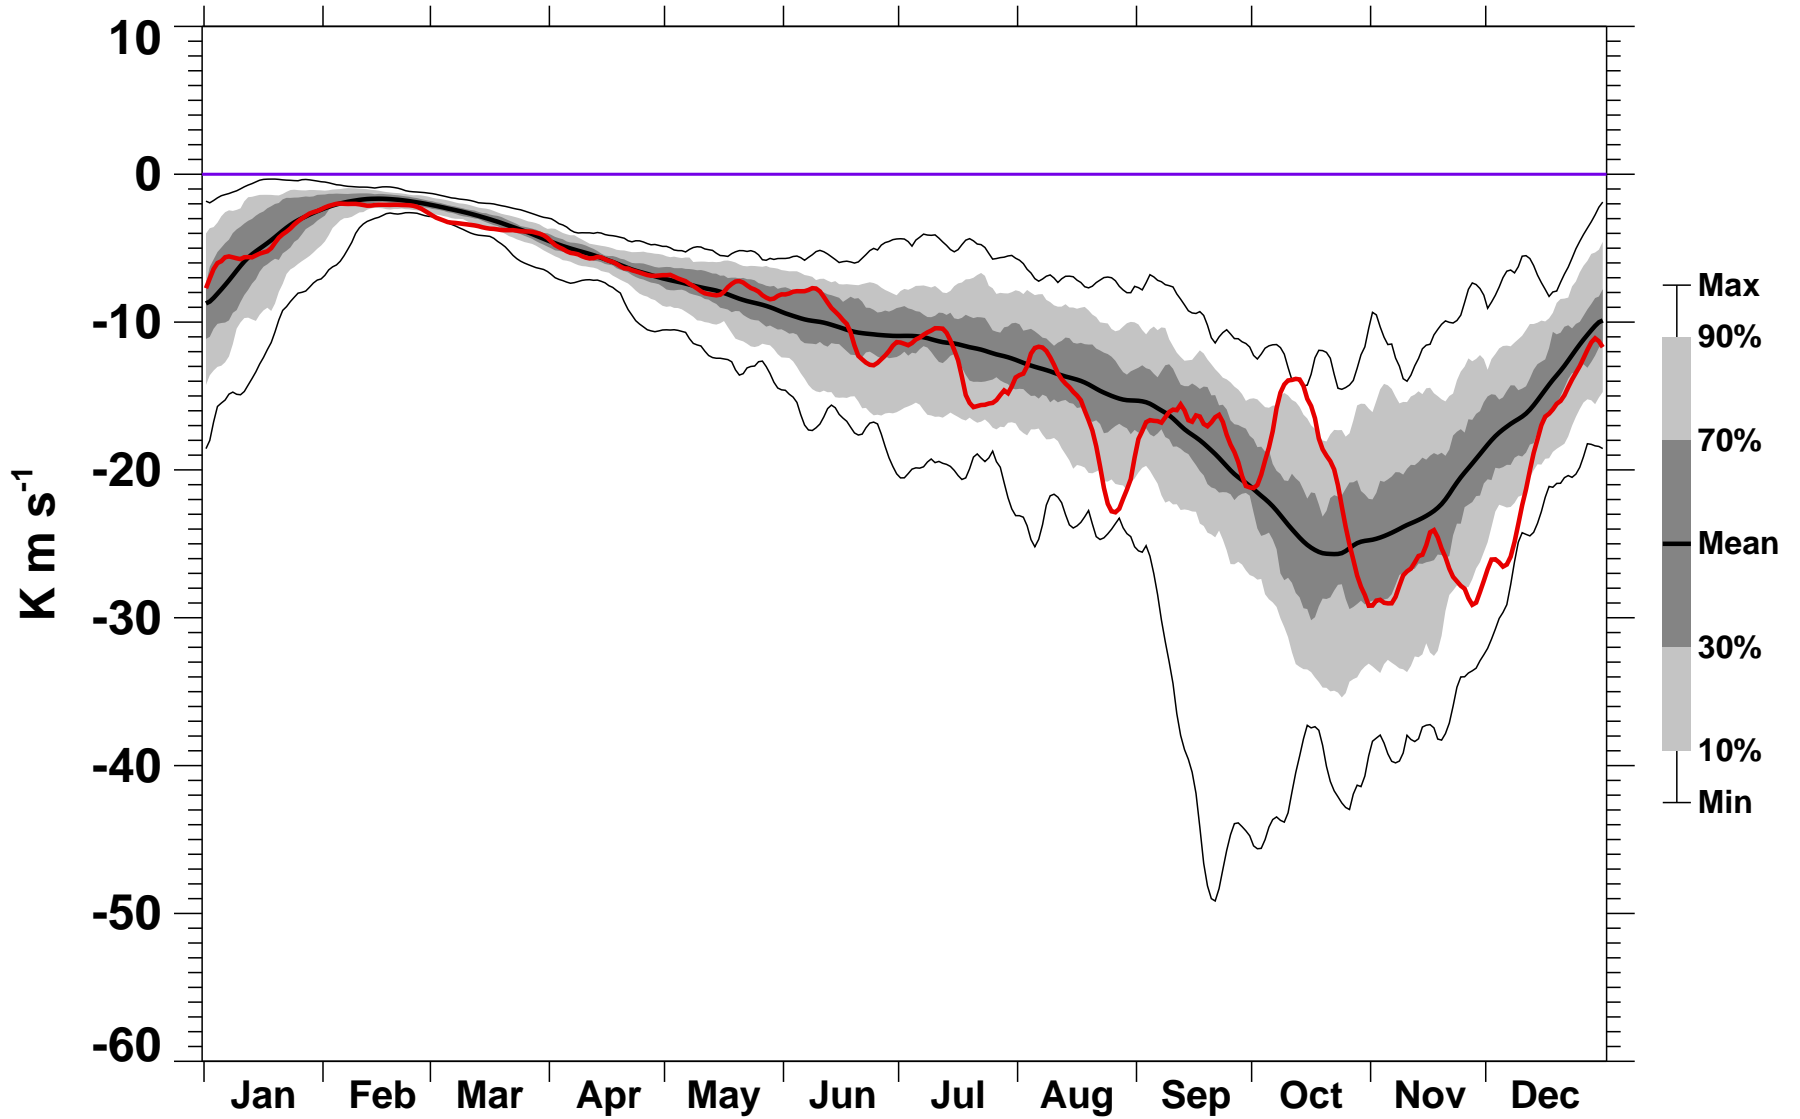

# 45-Day Mean 45-75°S Heat Flux 50 hPa MERRA2

1979-2025

1993