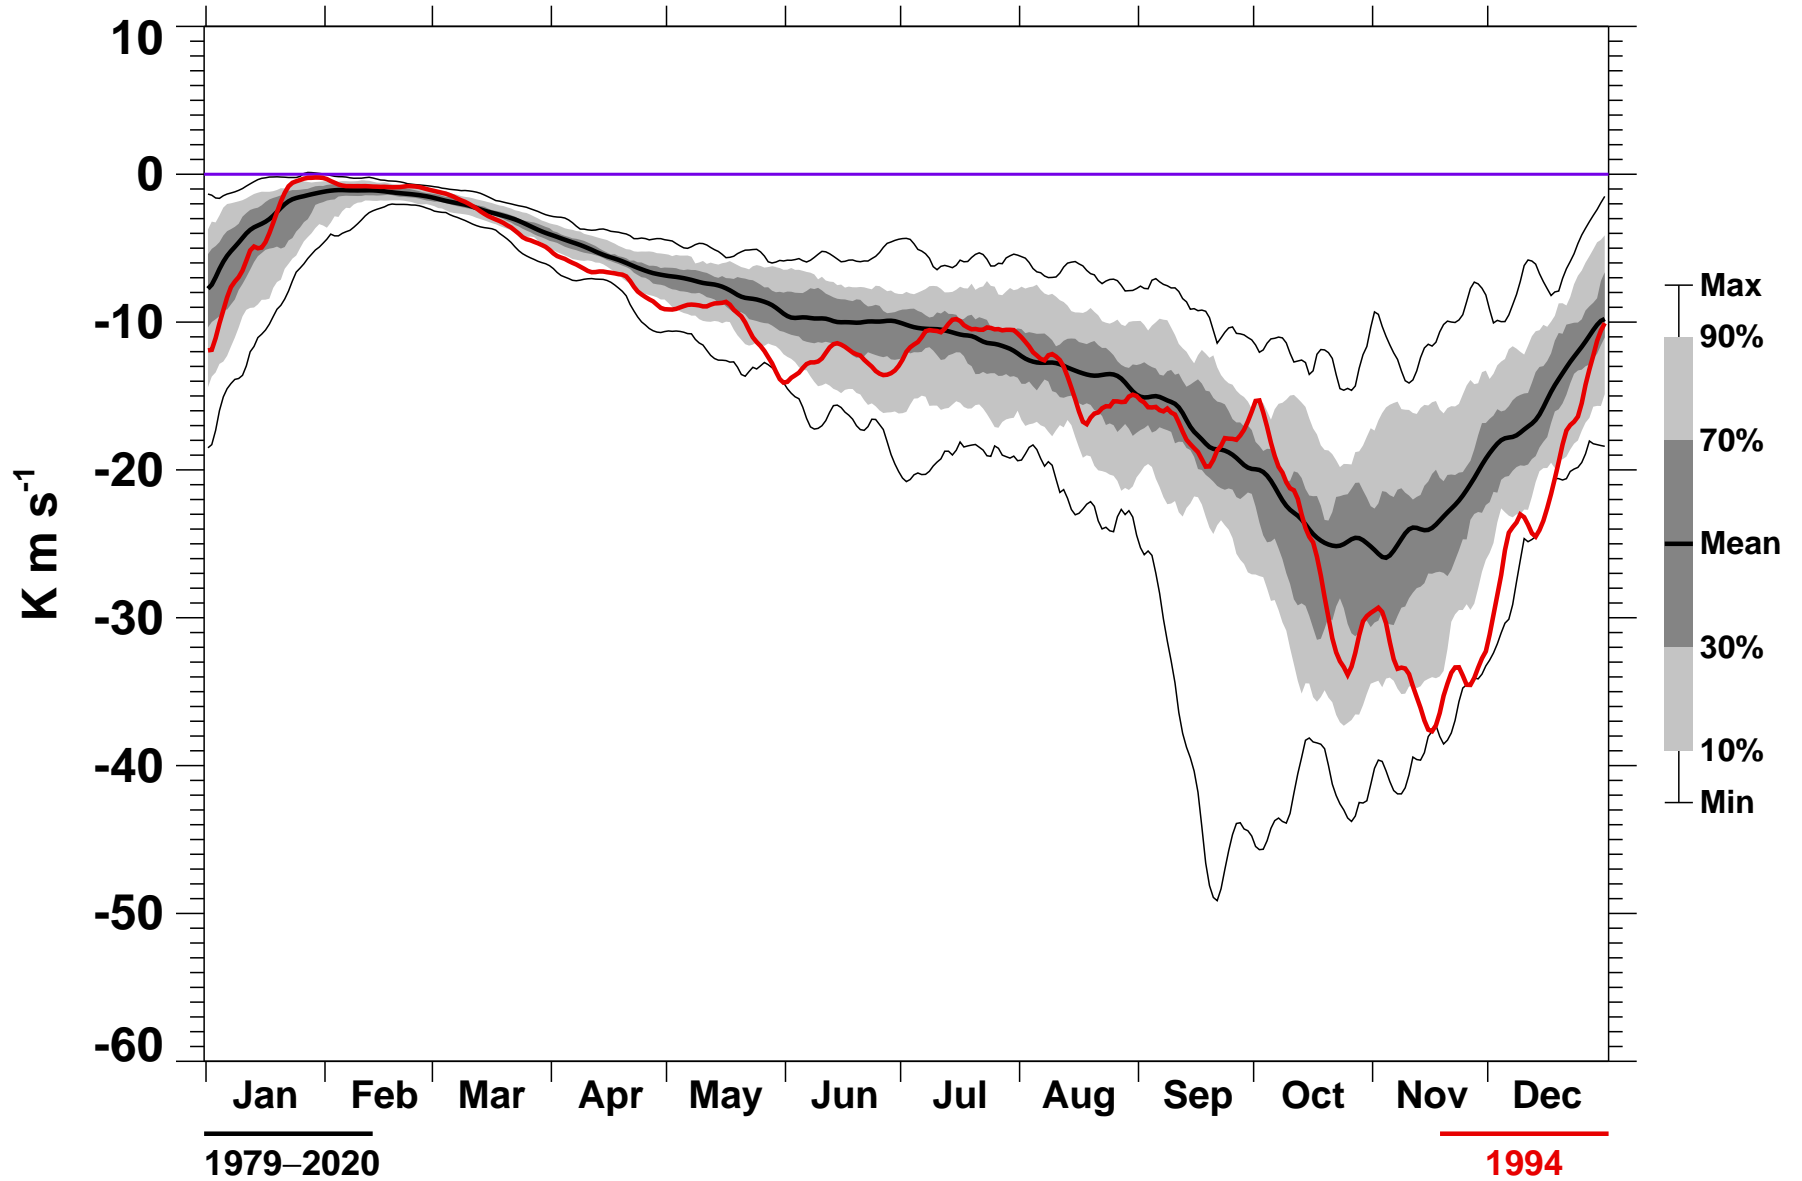

# 45-Day Mean 45-75°S Heat Flux 50 hPa MERRA2

1979–2020

1994