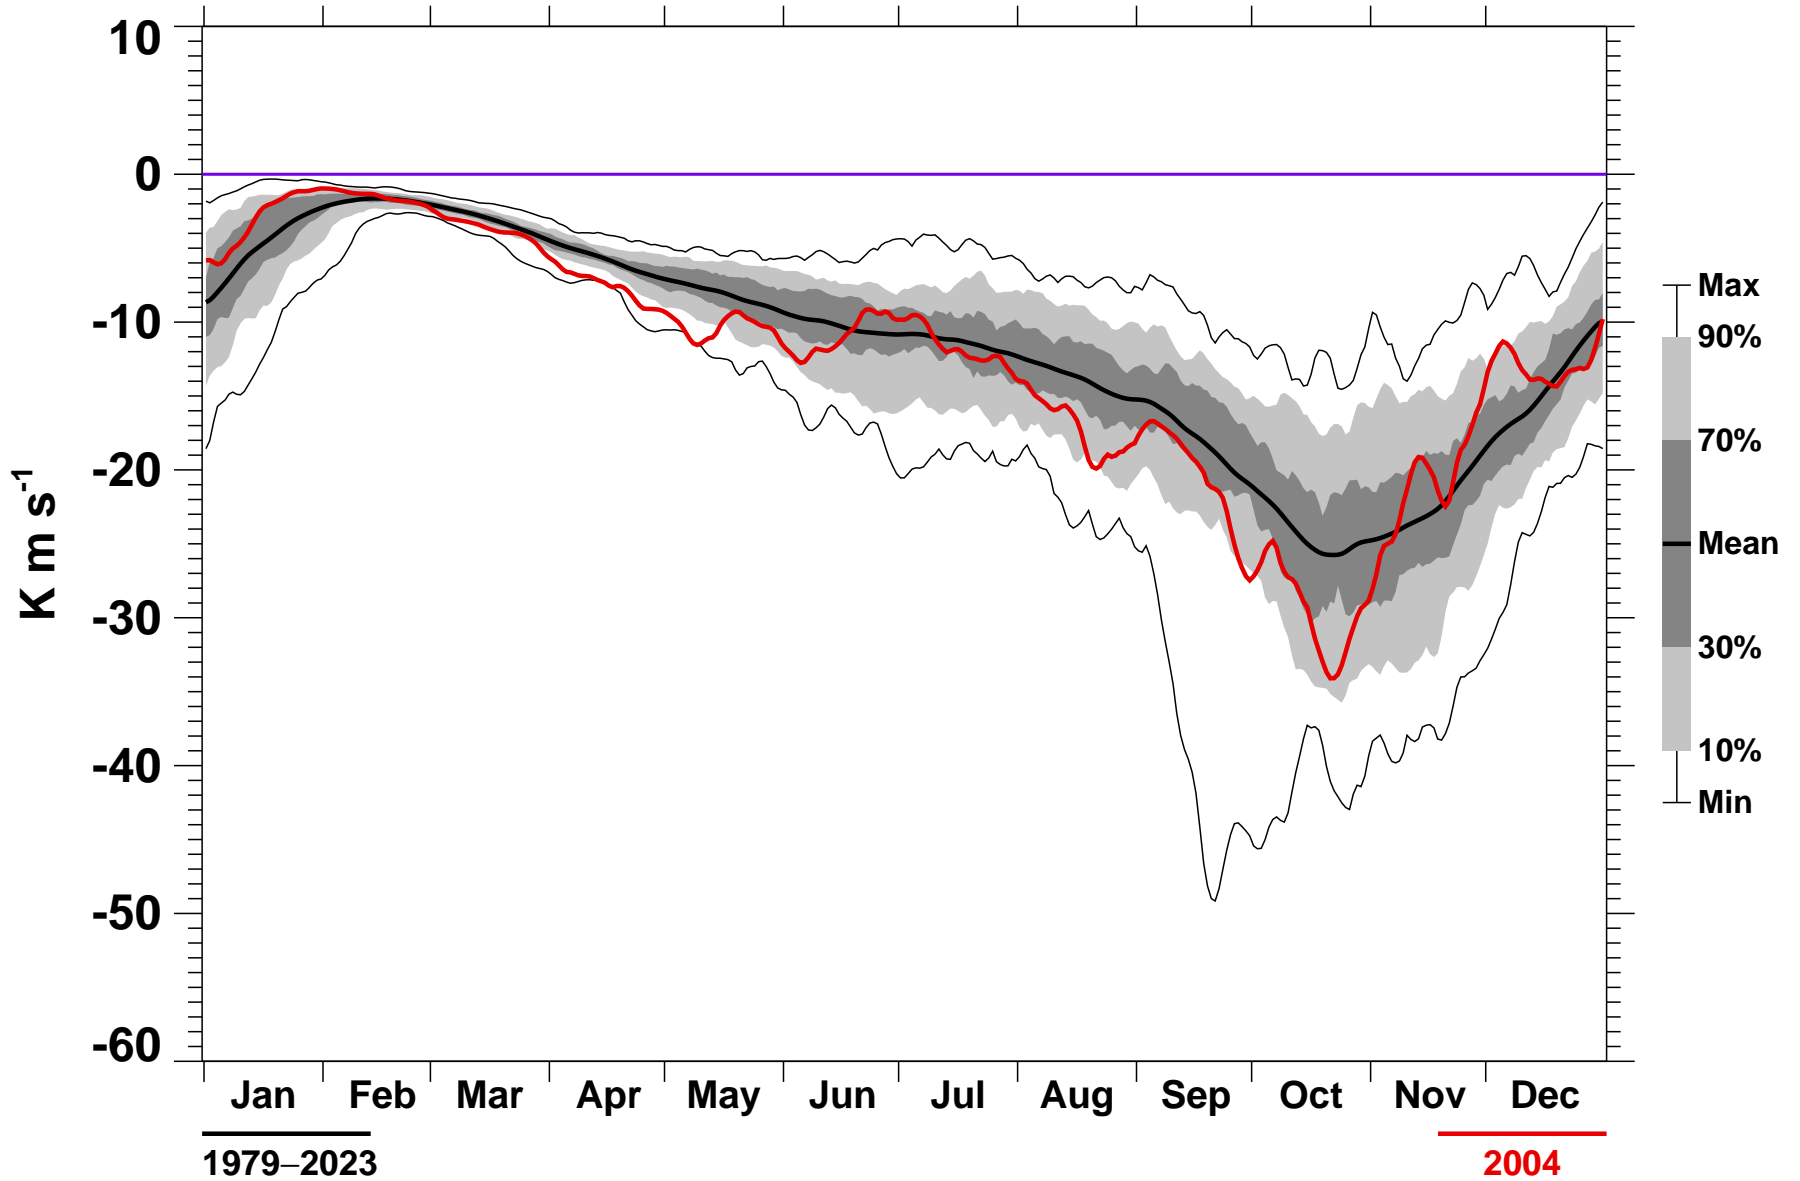

45-Day Mean 45-75°S Heat Flux 50 hPa MERRA2

1979-2023

2004