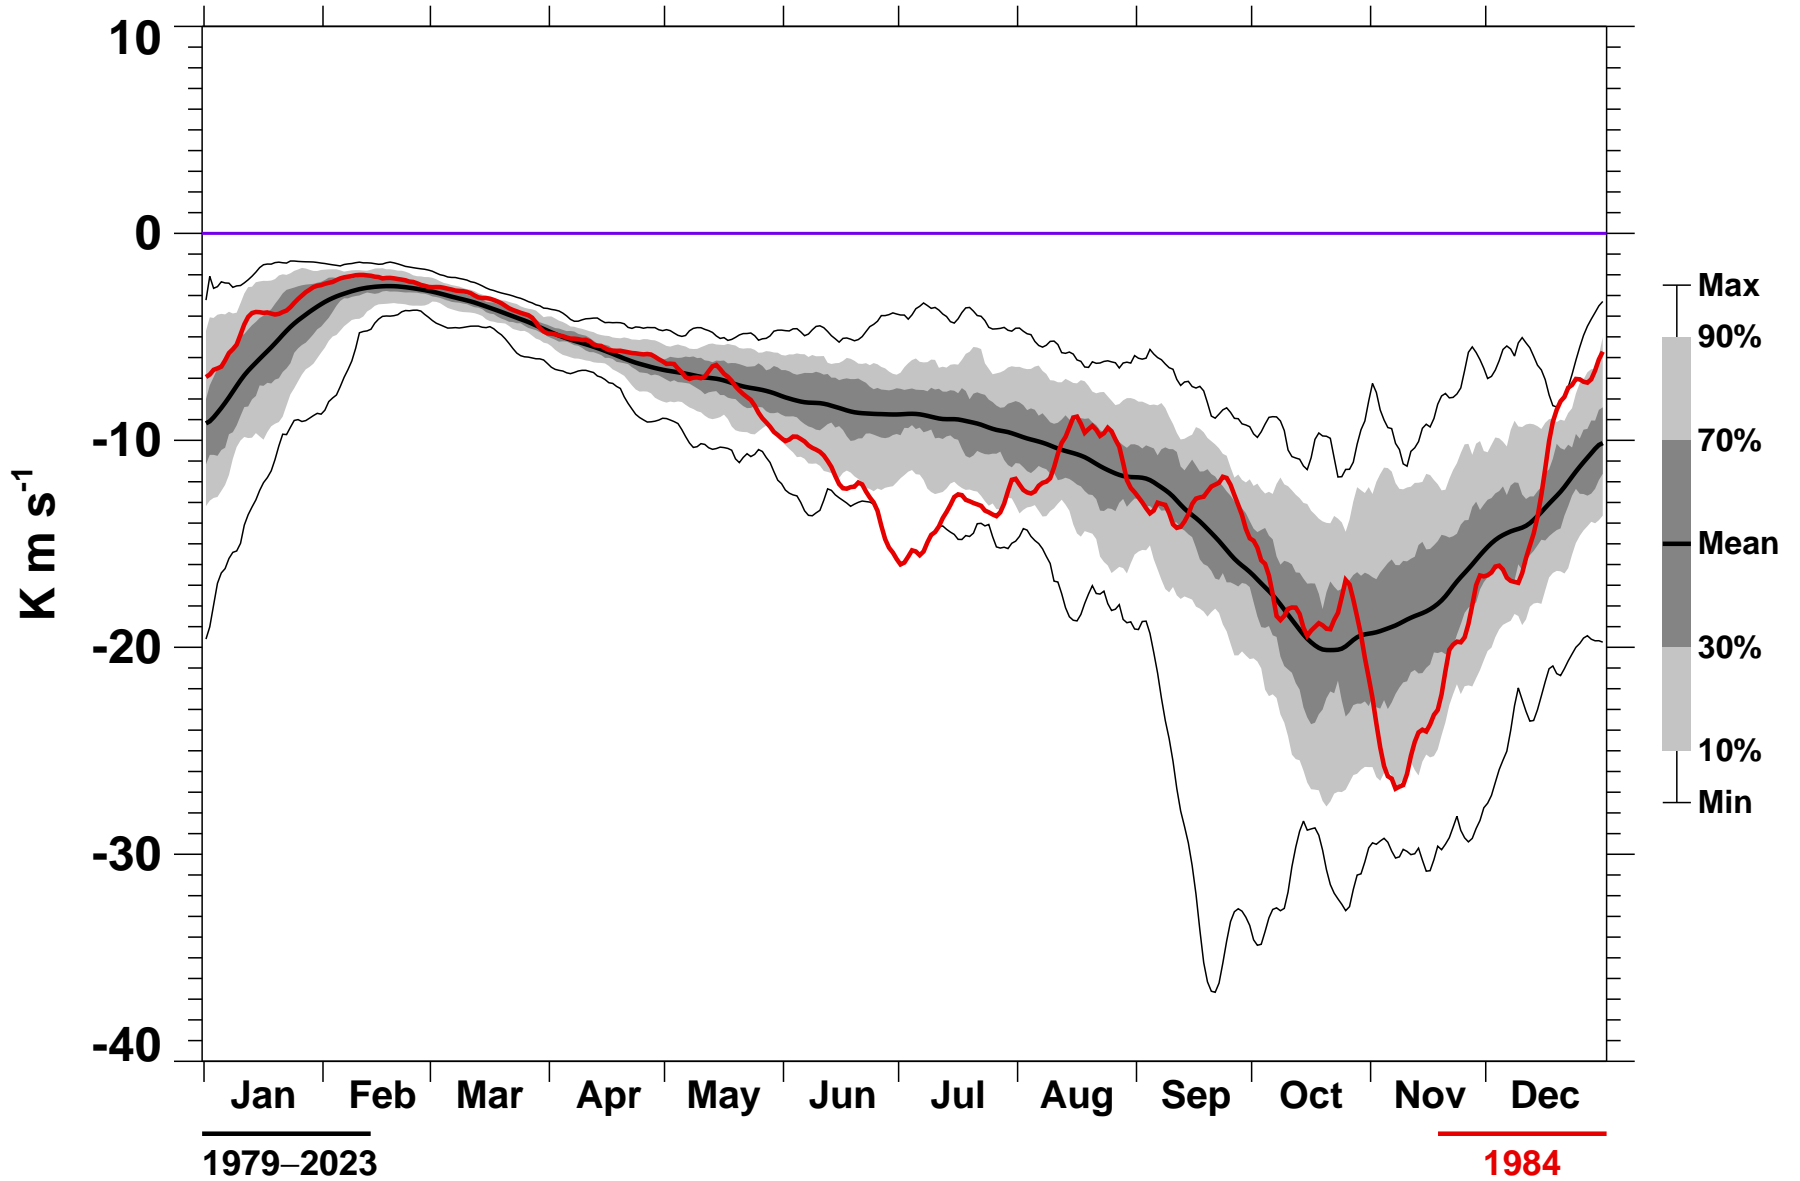

# 45-Day Mean 45-75°S Heat Flux 70 hPa MERRA2

1979-2023

1984