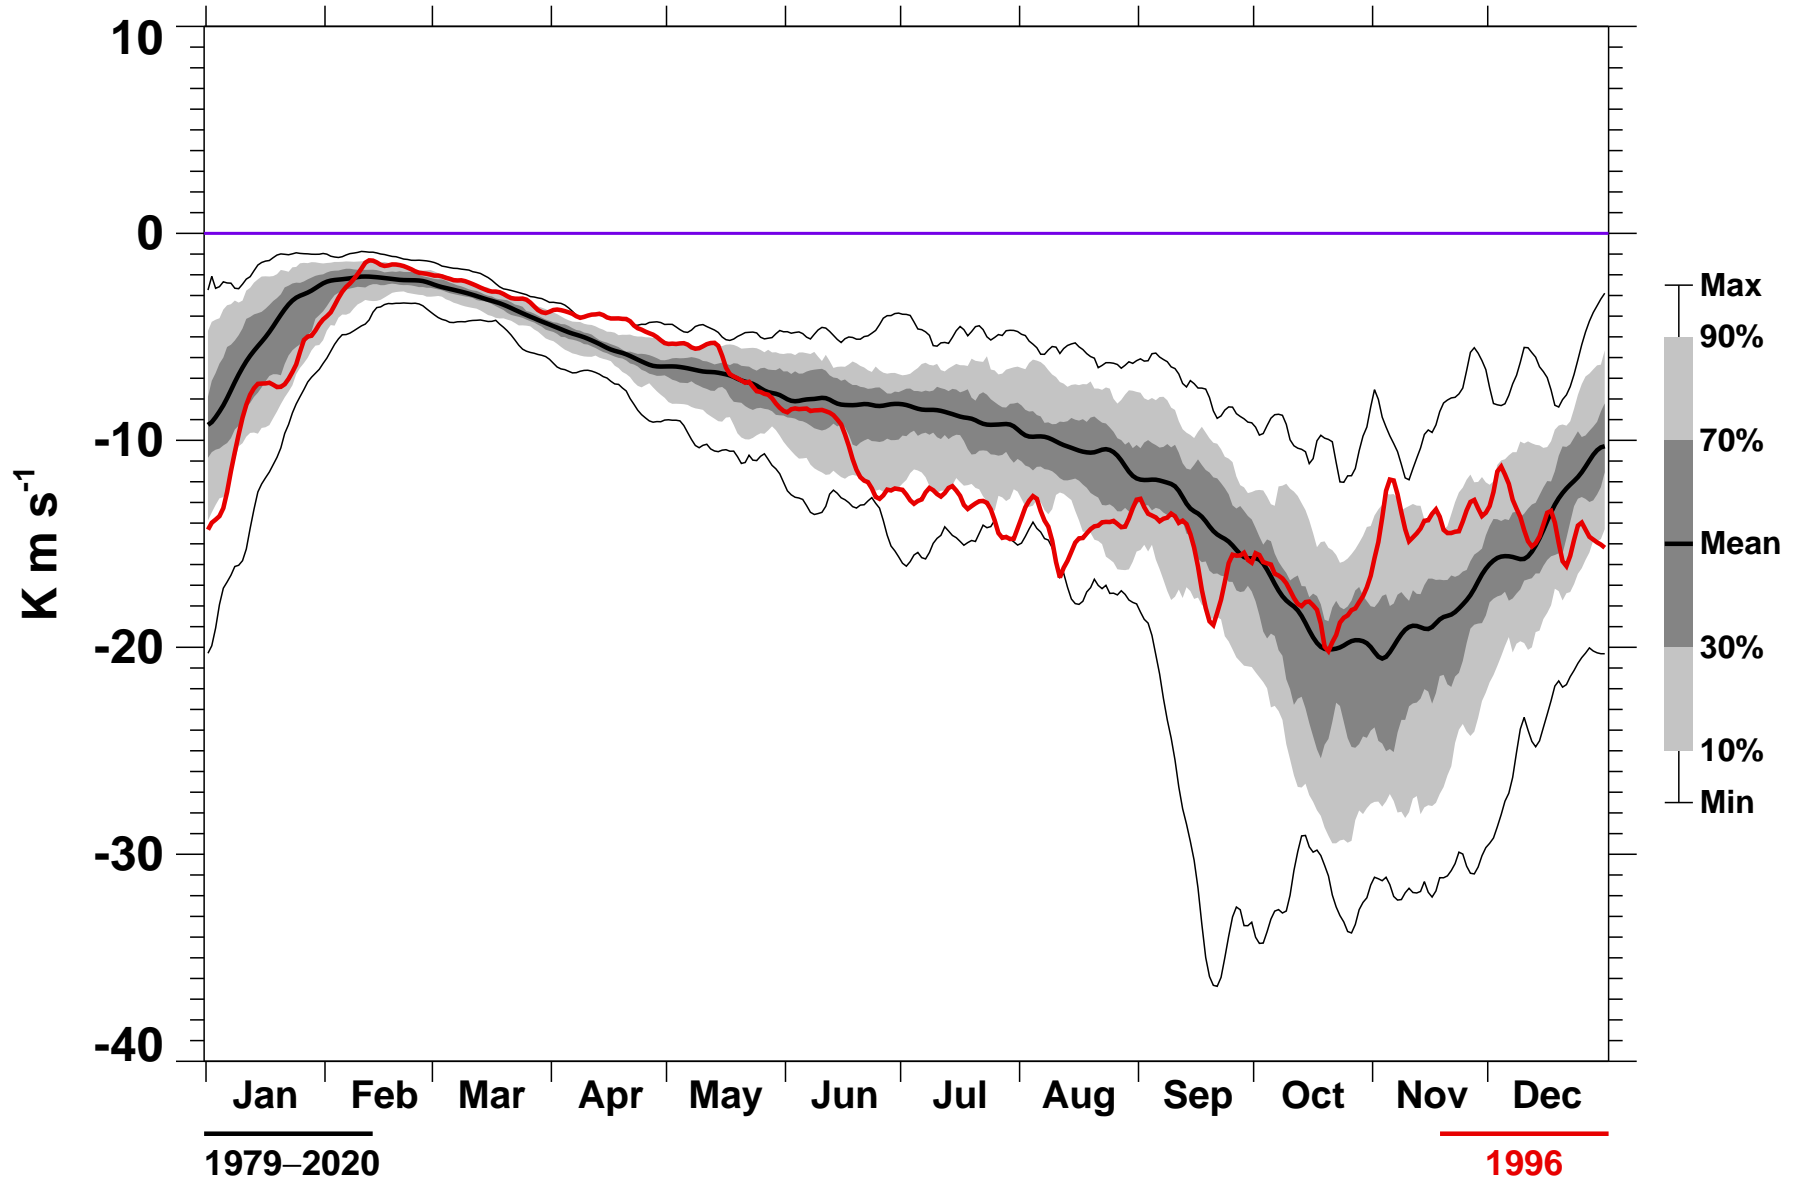

45-Day Mean 45-75°S Heat Flux 70 hPa MERRA2

1979-2020

1996