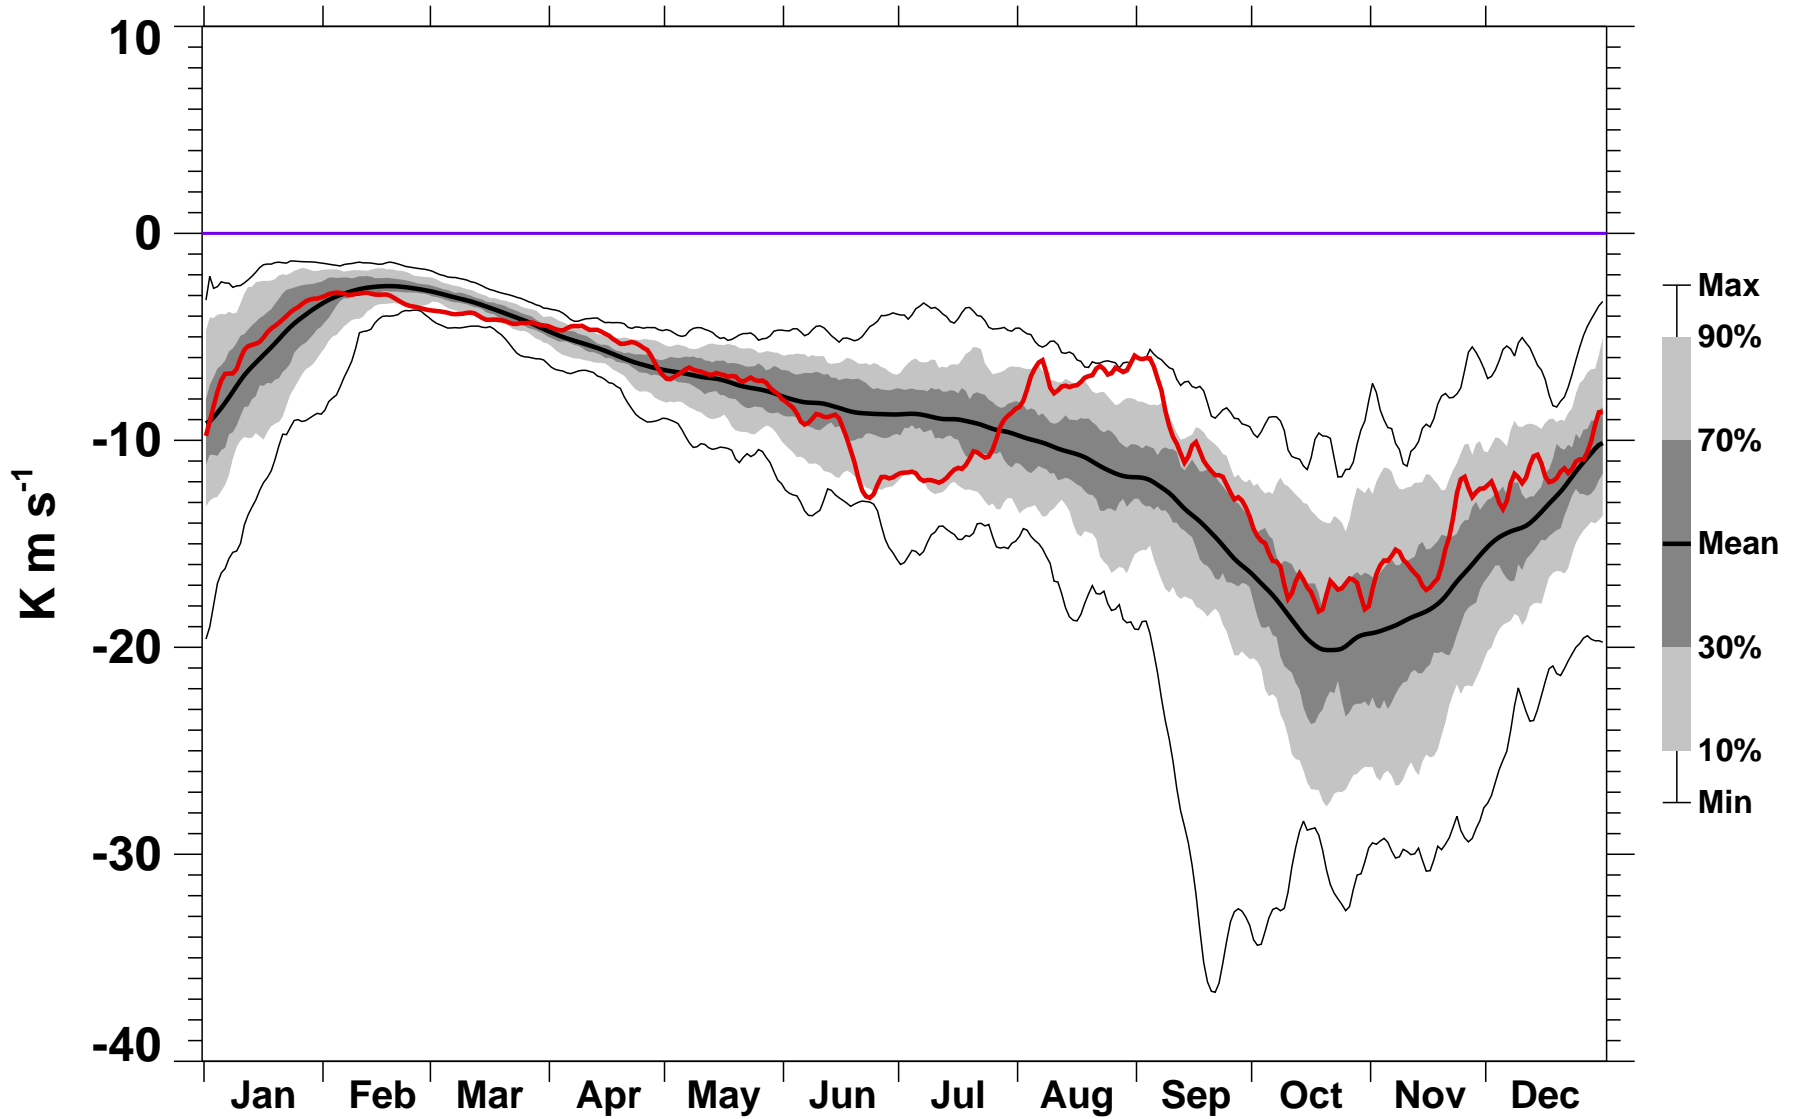

45-Day Mean 45-75°S Heat Flux 70 hPa MERRA2

1979-2023

1998