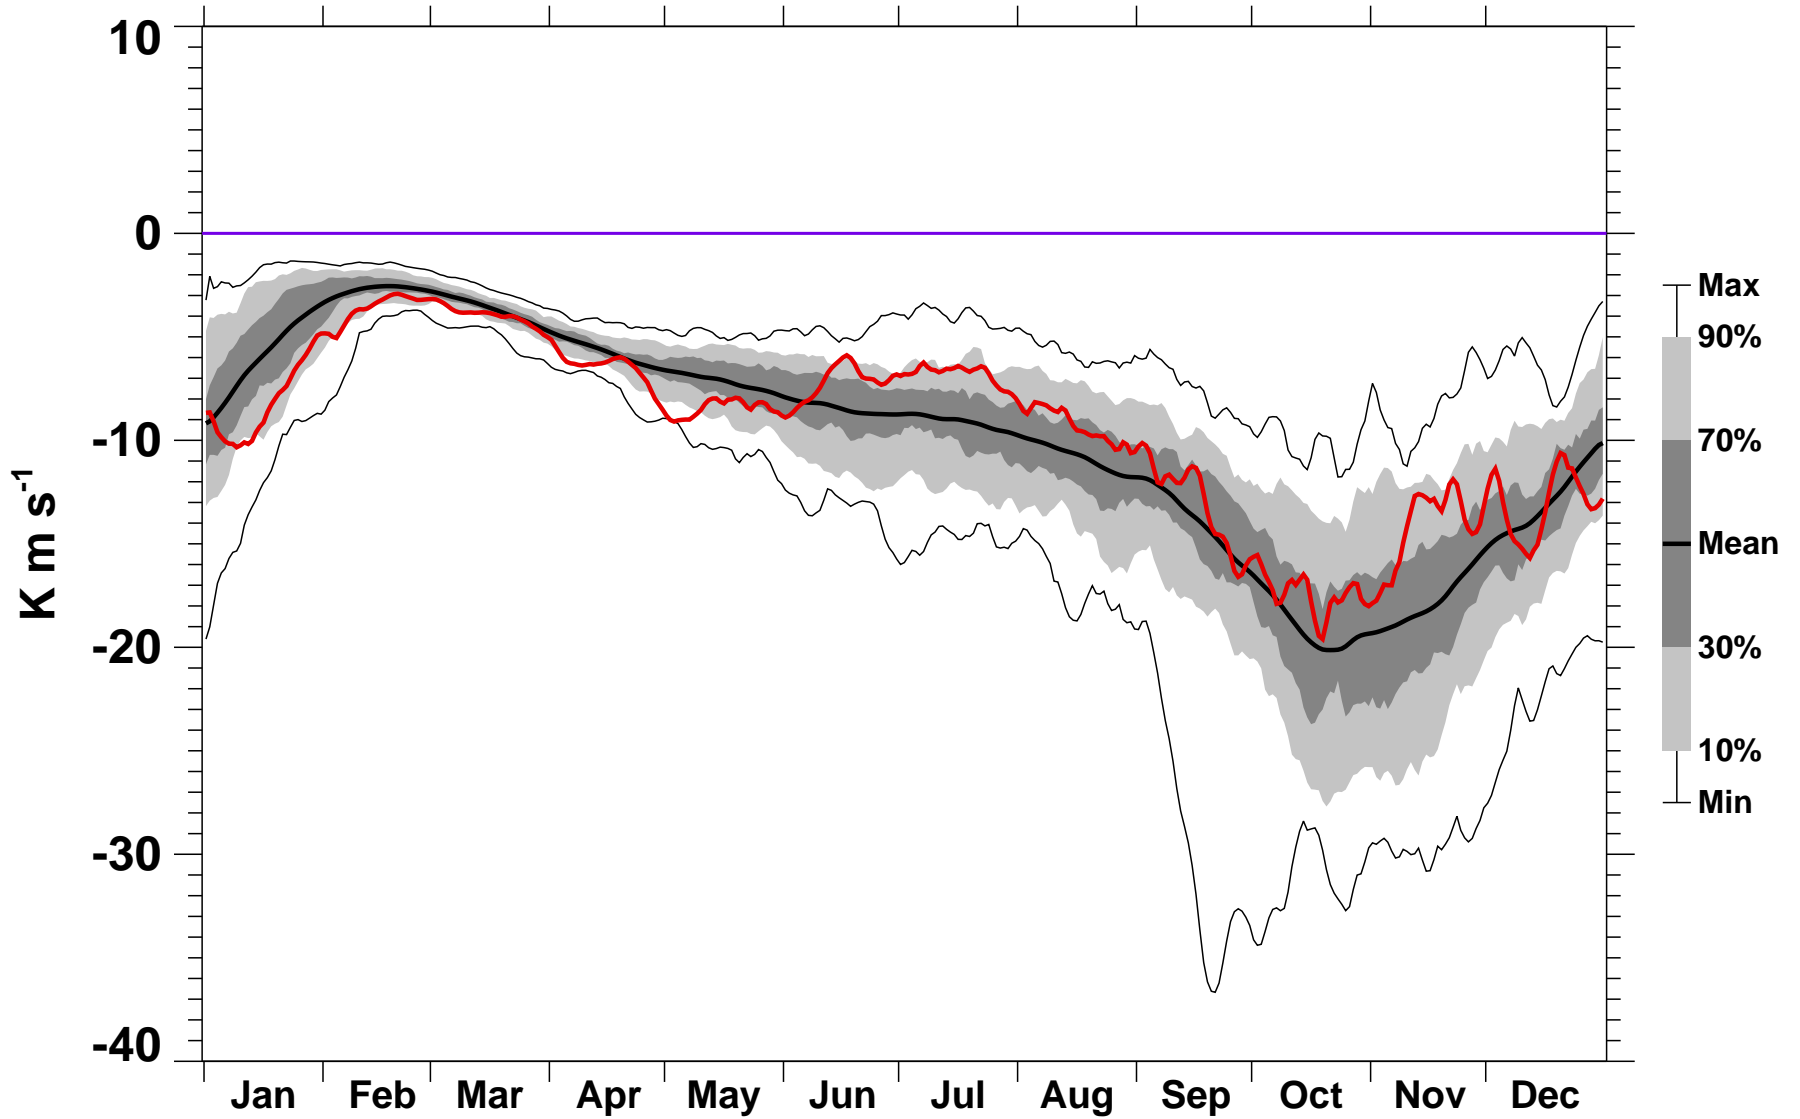

45-Day Mean 45-75°S Heat Flux 70 hPa MERRA2

1979-2023

1999