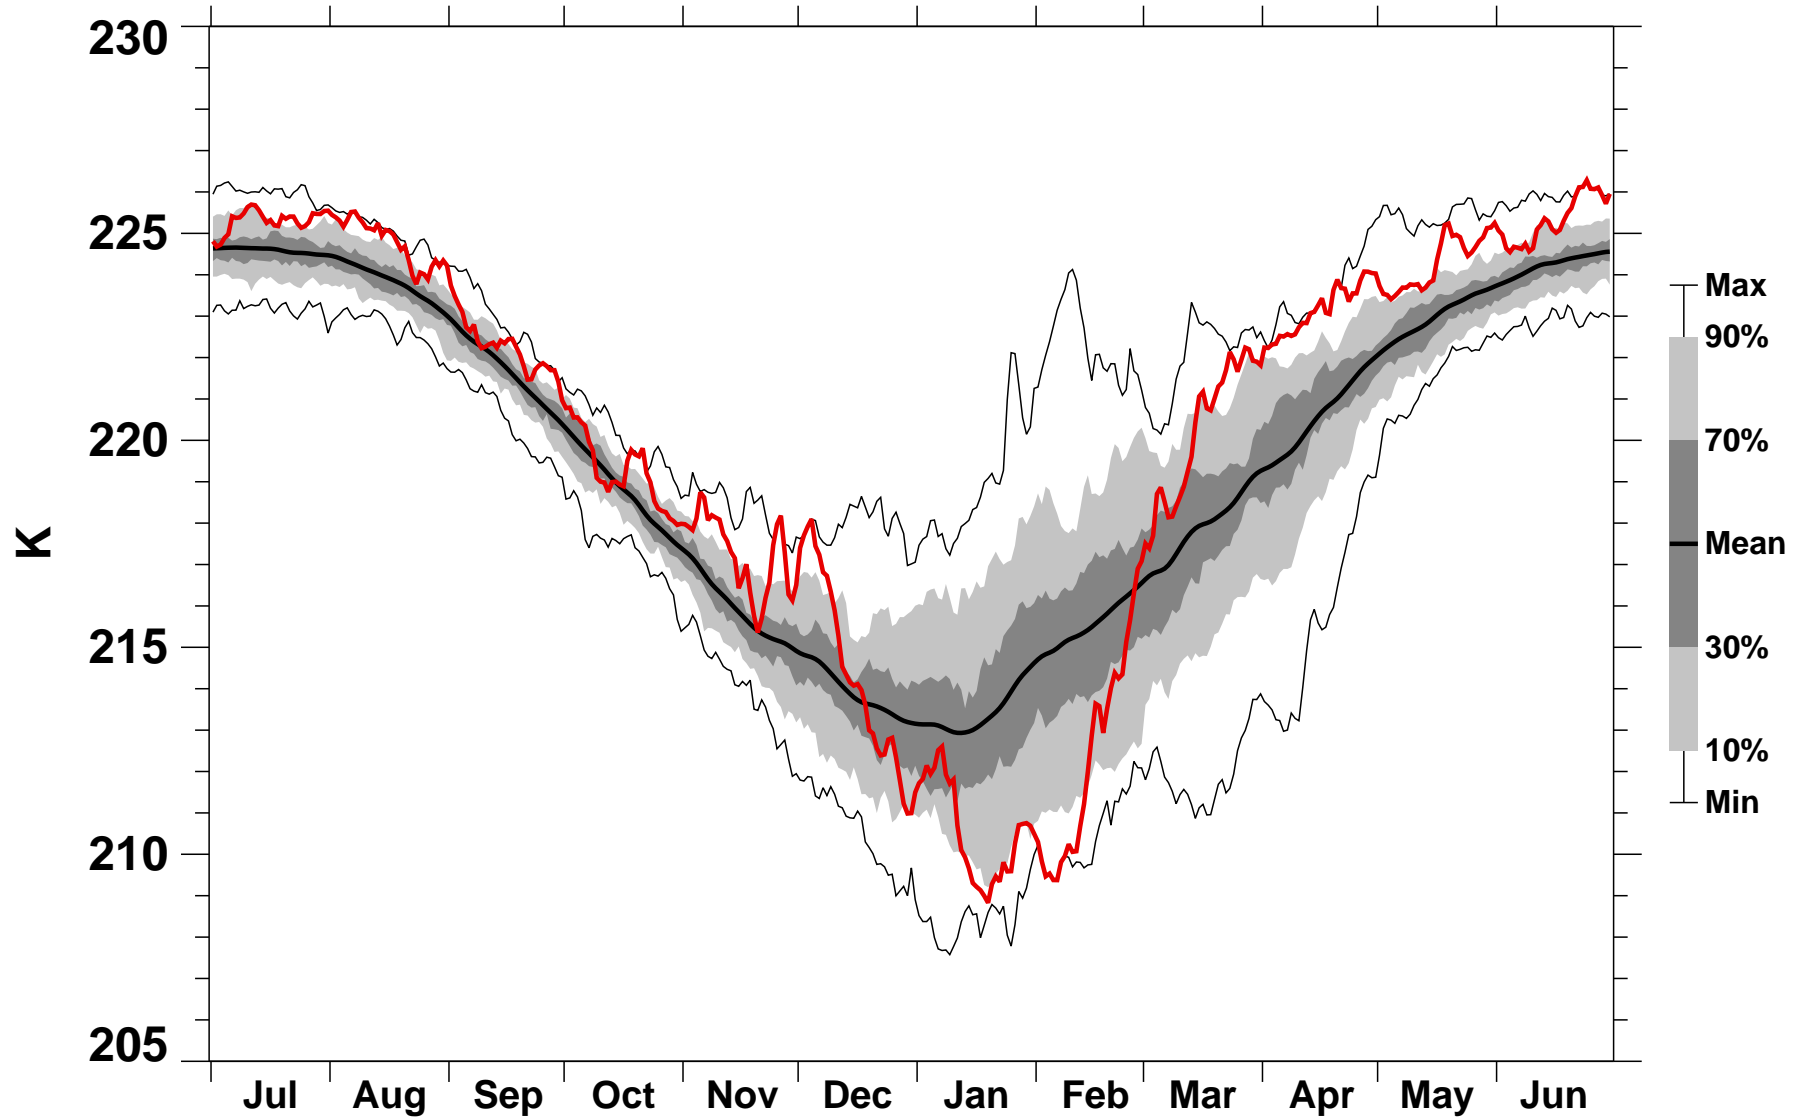

55-75°N Zonal Mean Temperature 100 hPa MERRA2

1978/1979–2020/2021

1979/1980