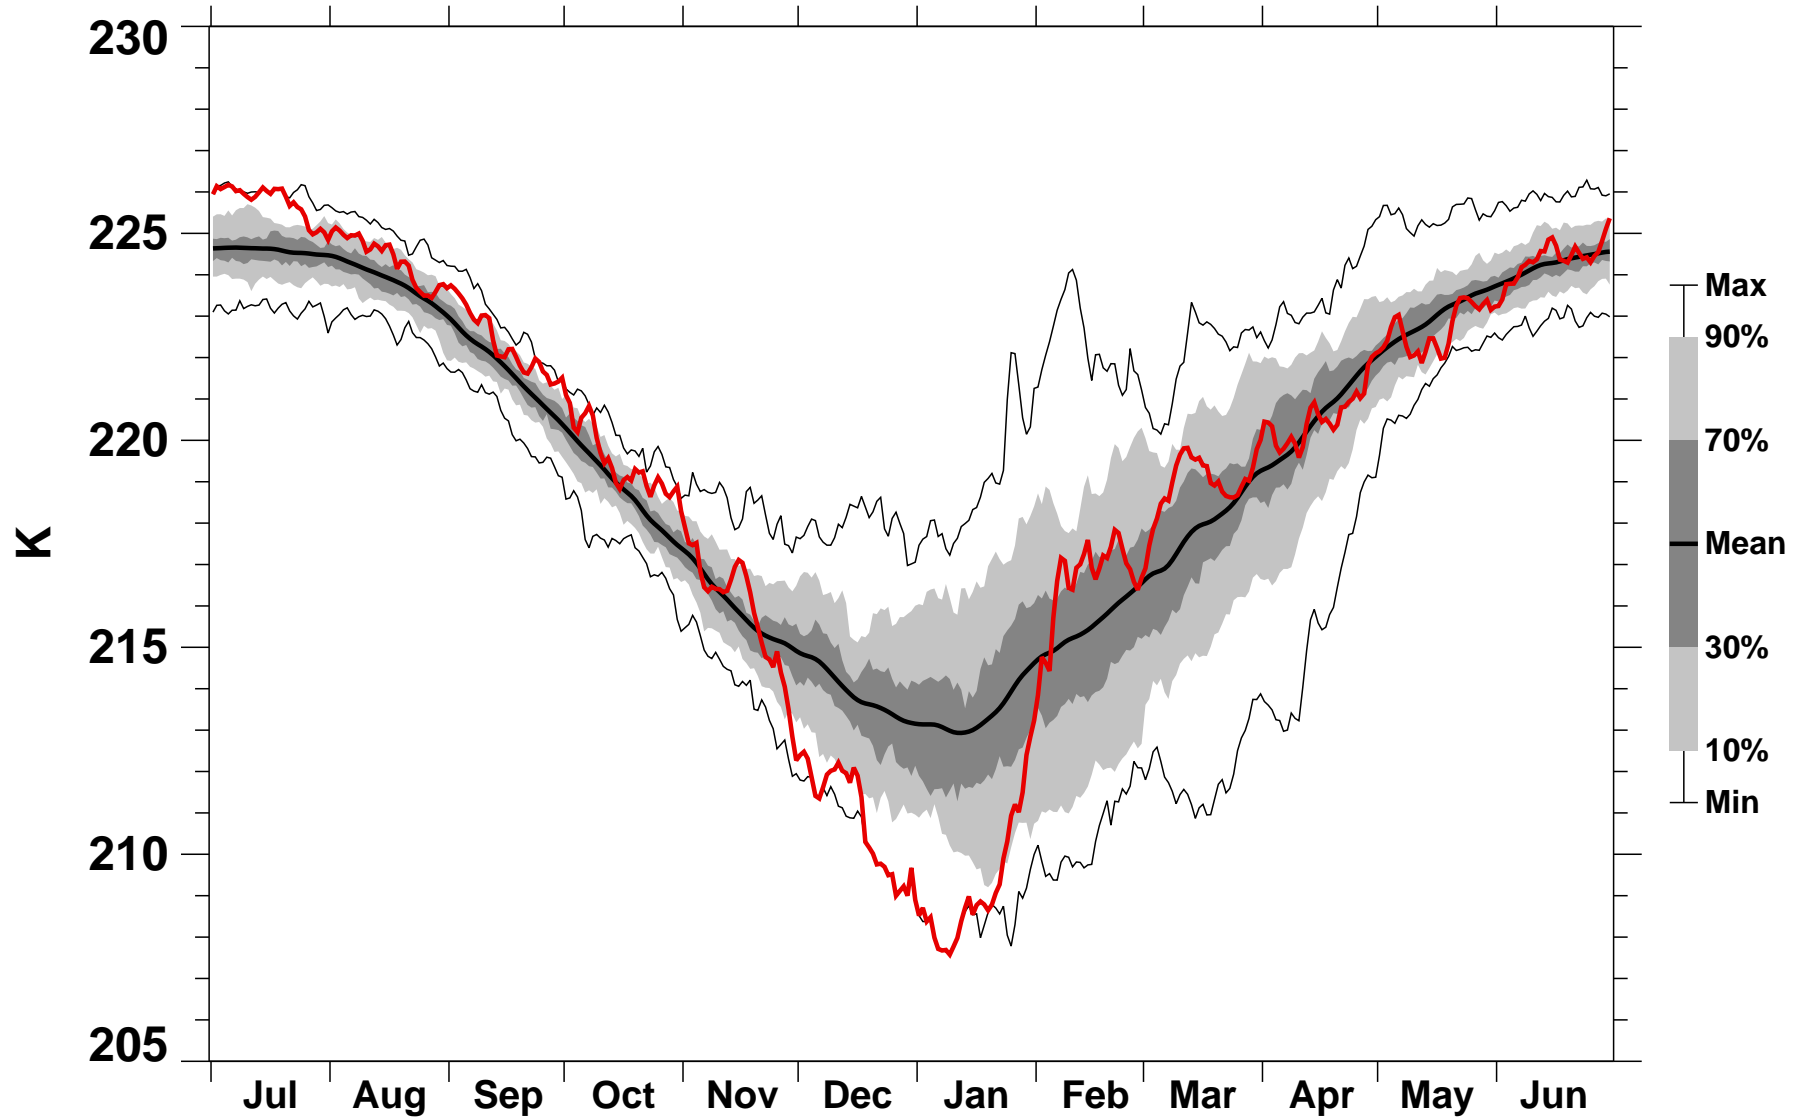

55-75°N Zonal Mean Temperature 100 hPa MERRA2

1978/1979–2020/2021

1980/1981