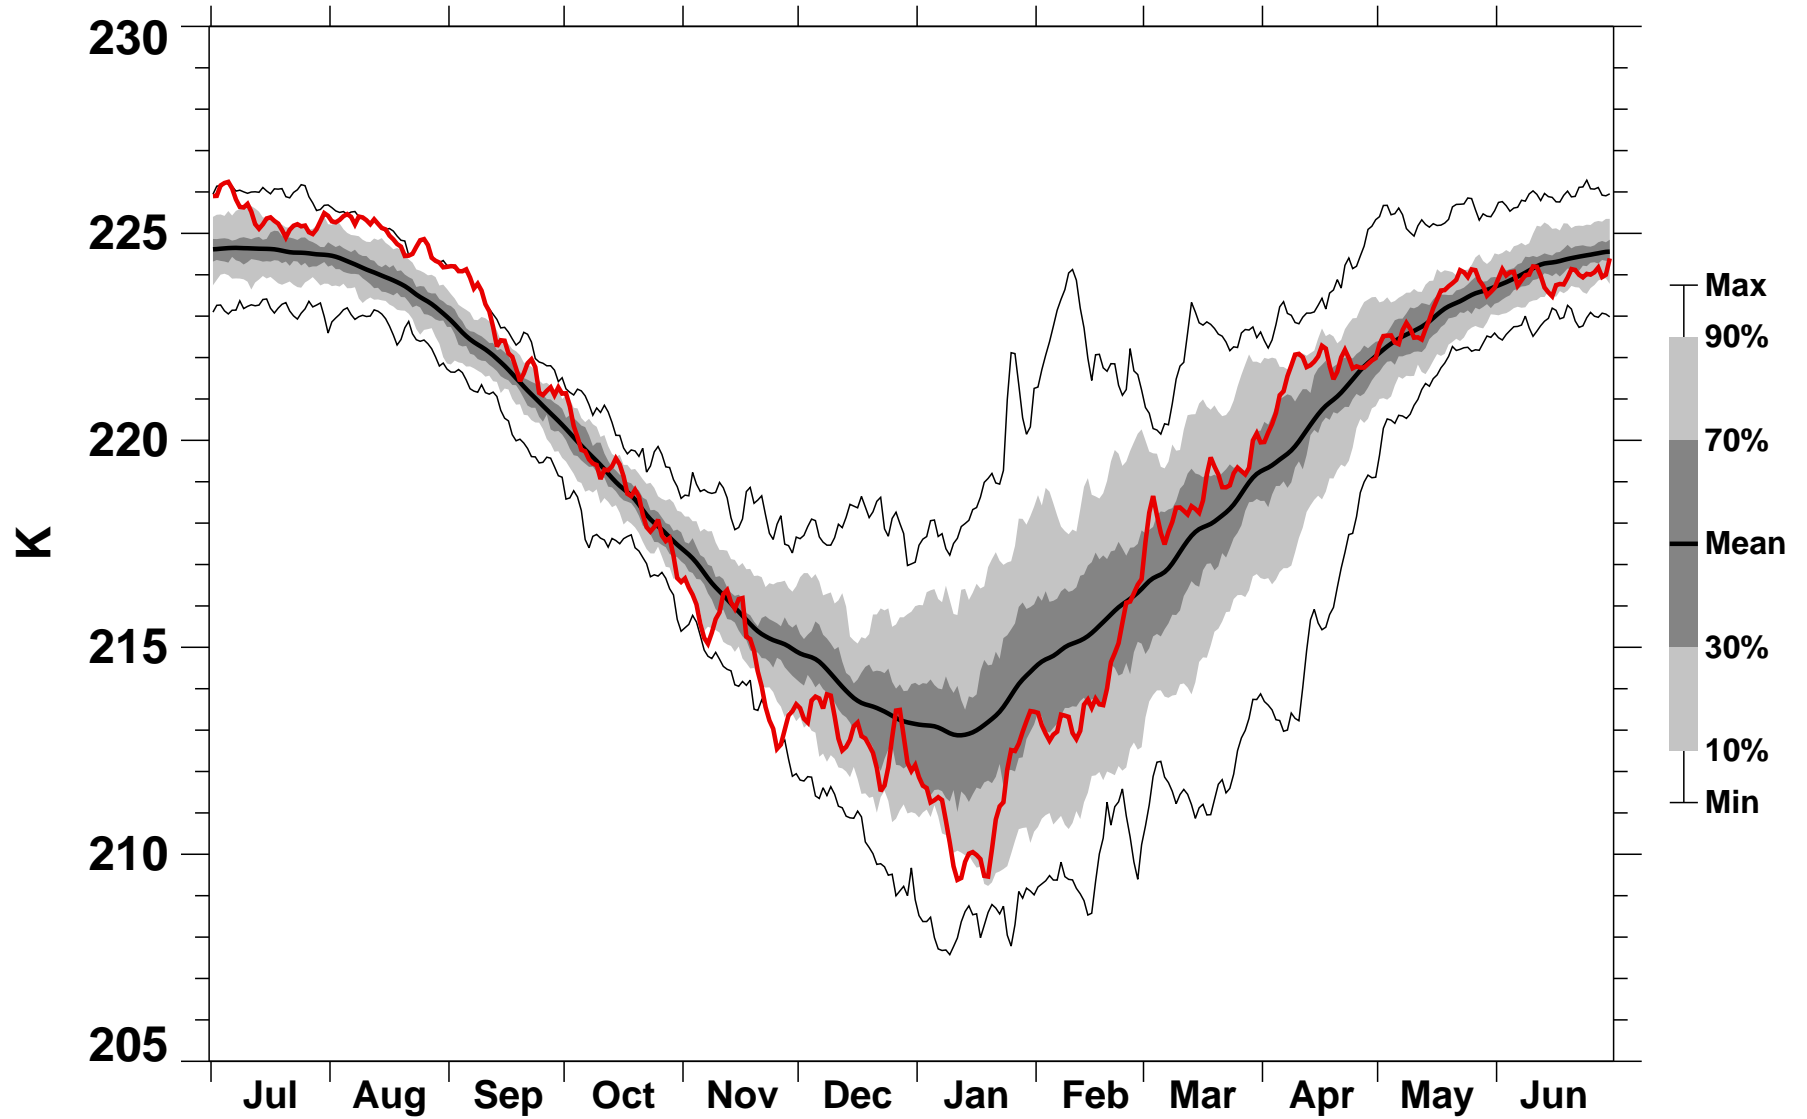

55-75°N Zonal Mean Temperature 100 hPa MERRA2

1978/1979–2021/2022

1982/1983