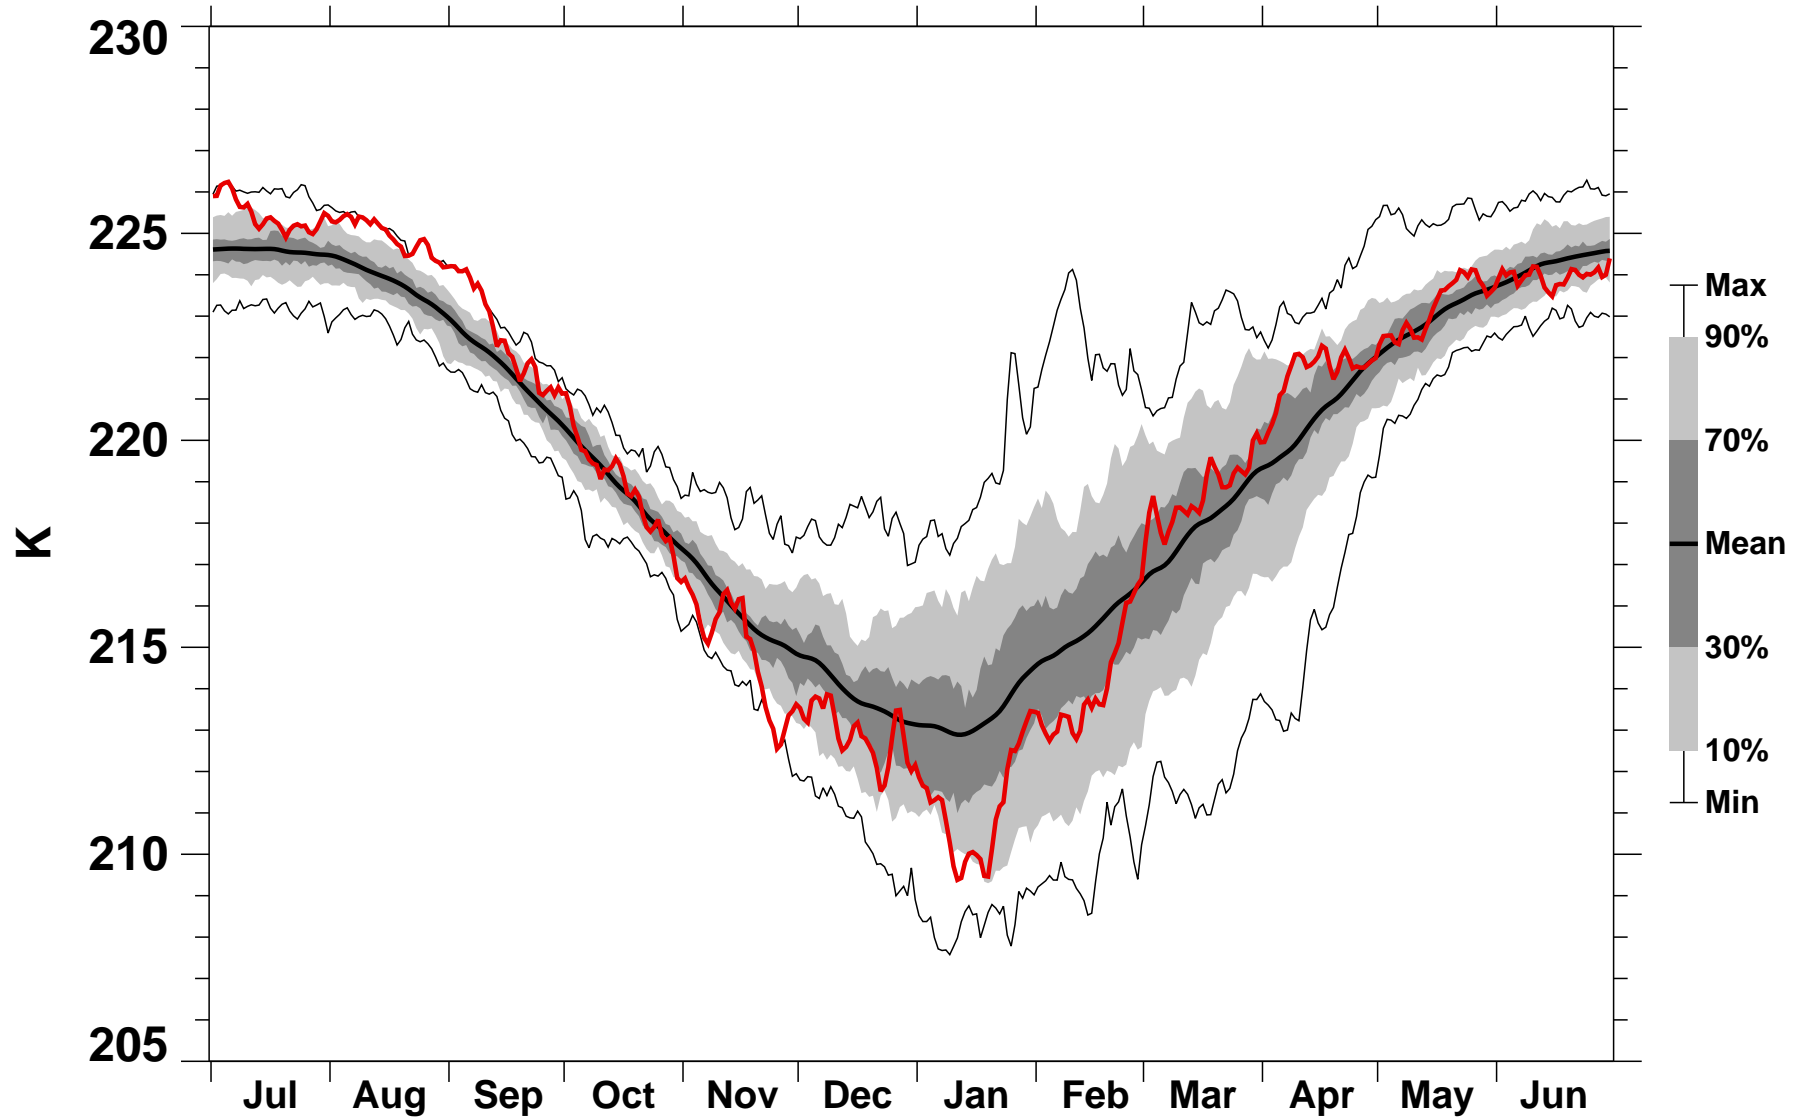

55-75°N Zonal Mean Temperature 100 hPa MERRA2

1978/1979–2023/2024

1982/1983