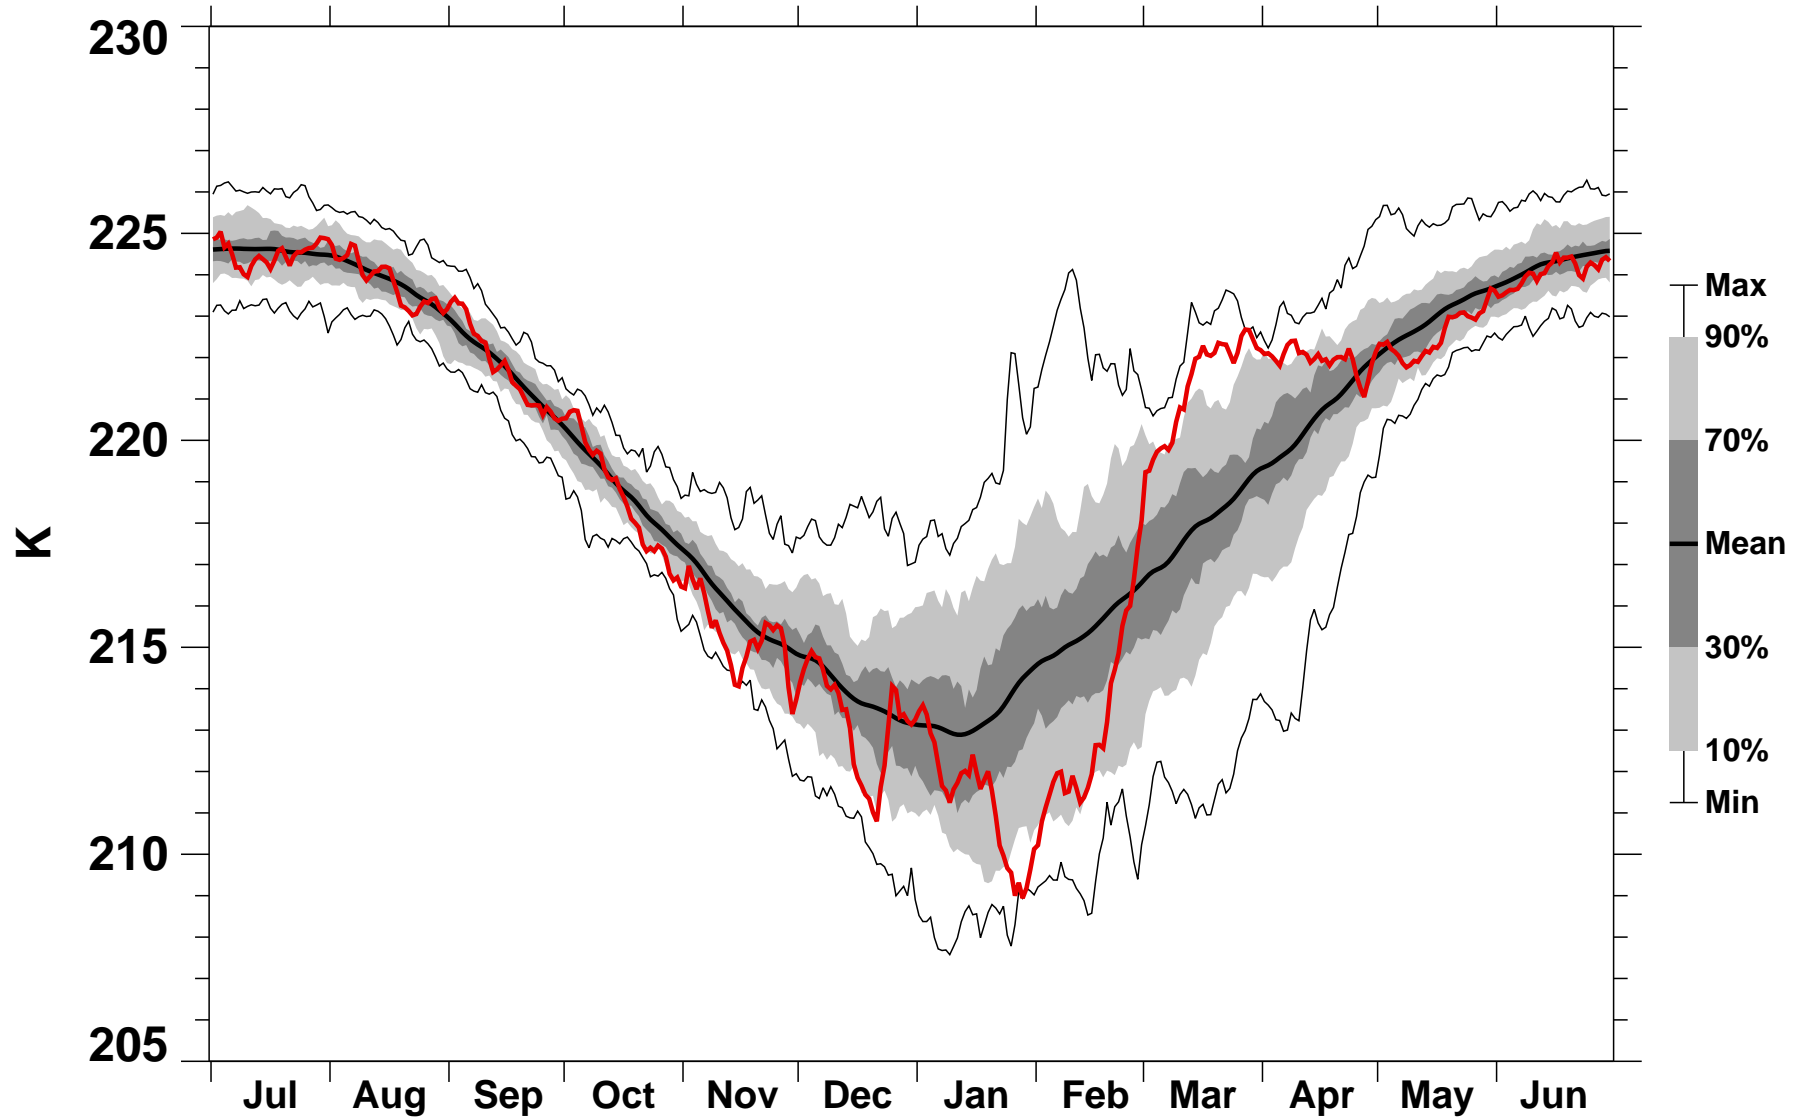

55-75°N Zonal Mean Temperature 100 hPa MERRA2

1978/1979–2023/2024

1983/1984