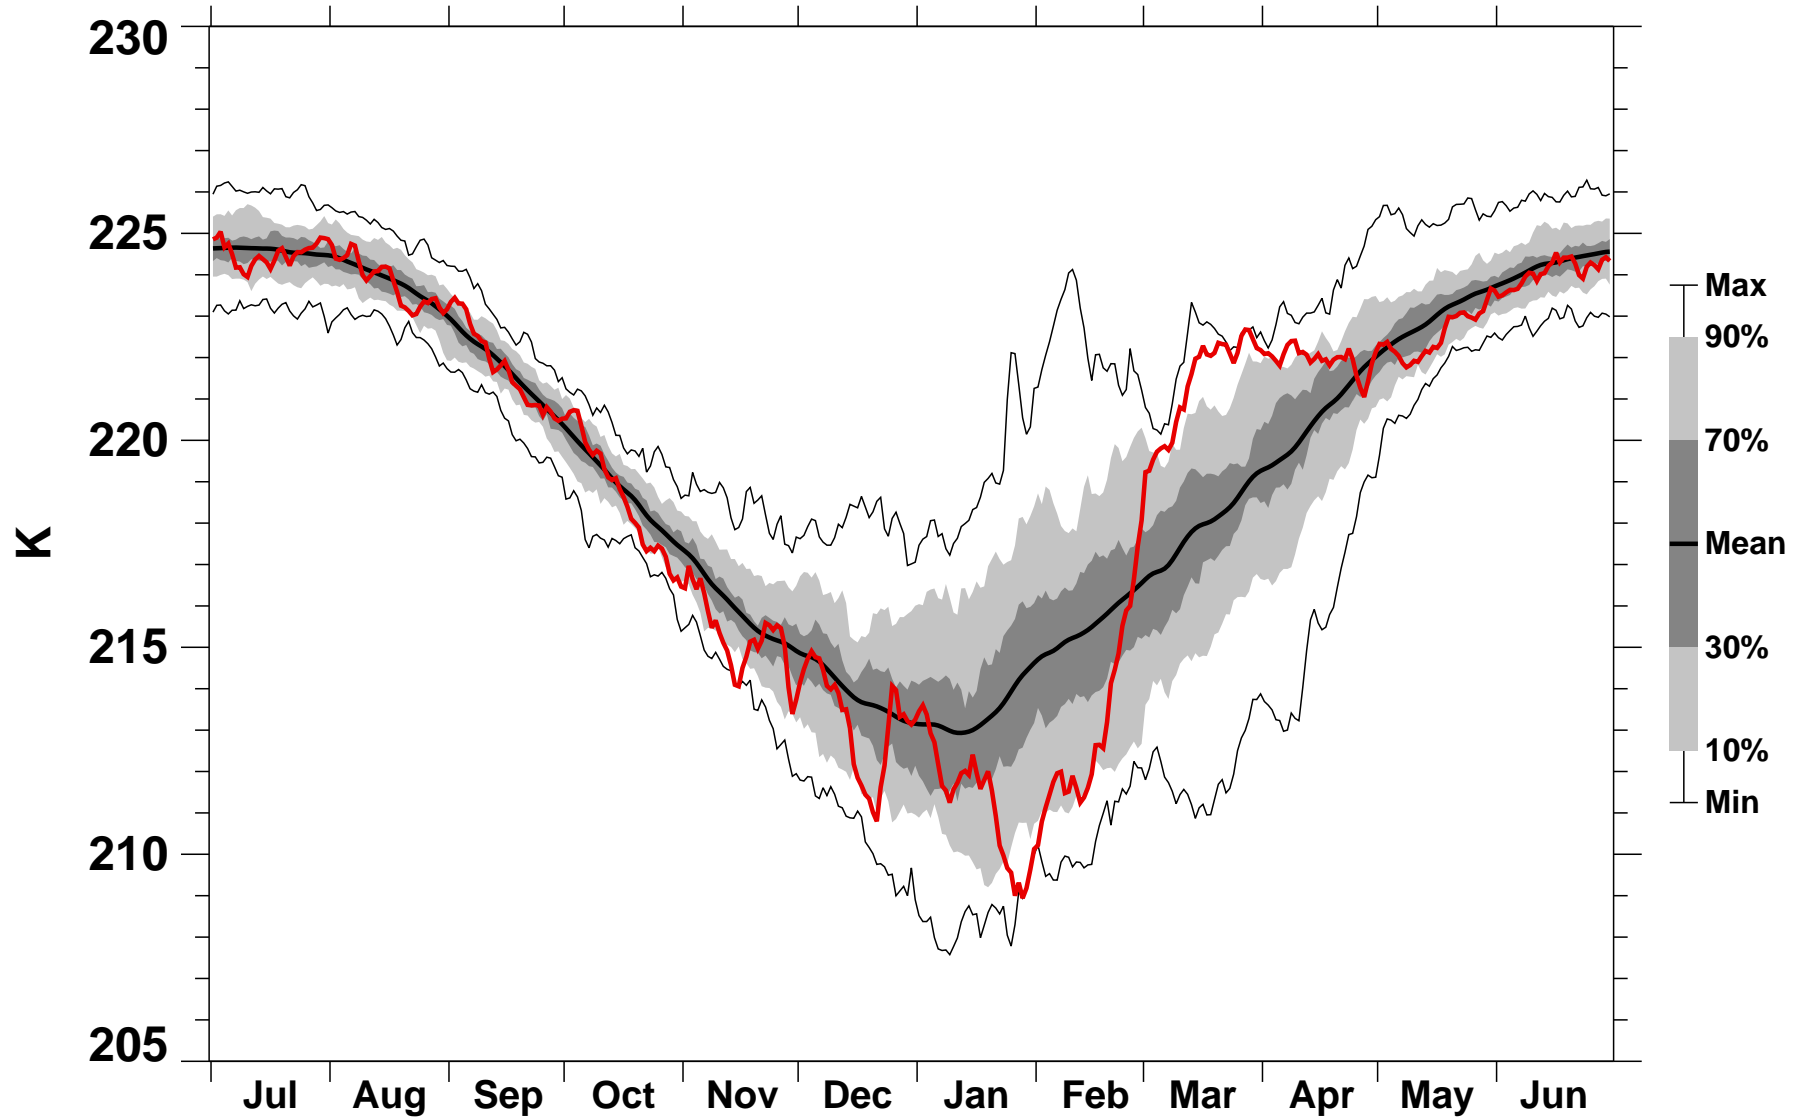

# 55-75°N Zonal Mean Temperature 100 hPa MERRA2

1978/1979–2020/2021

1983/1984