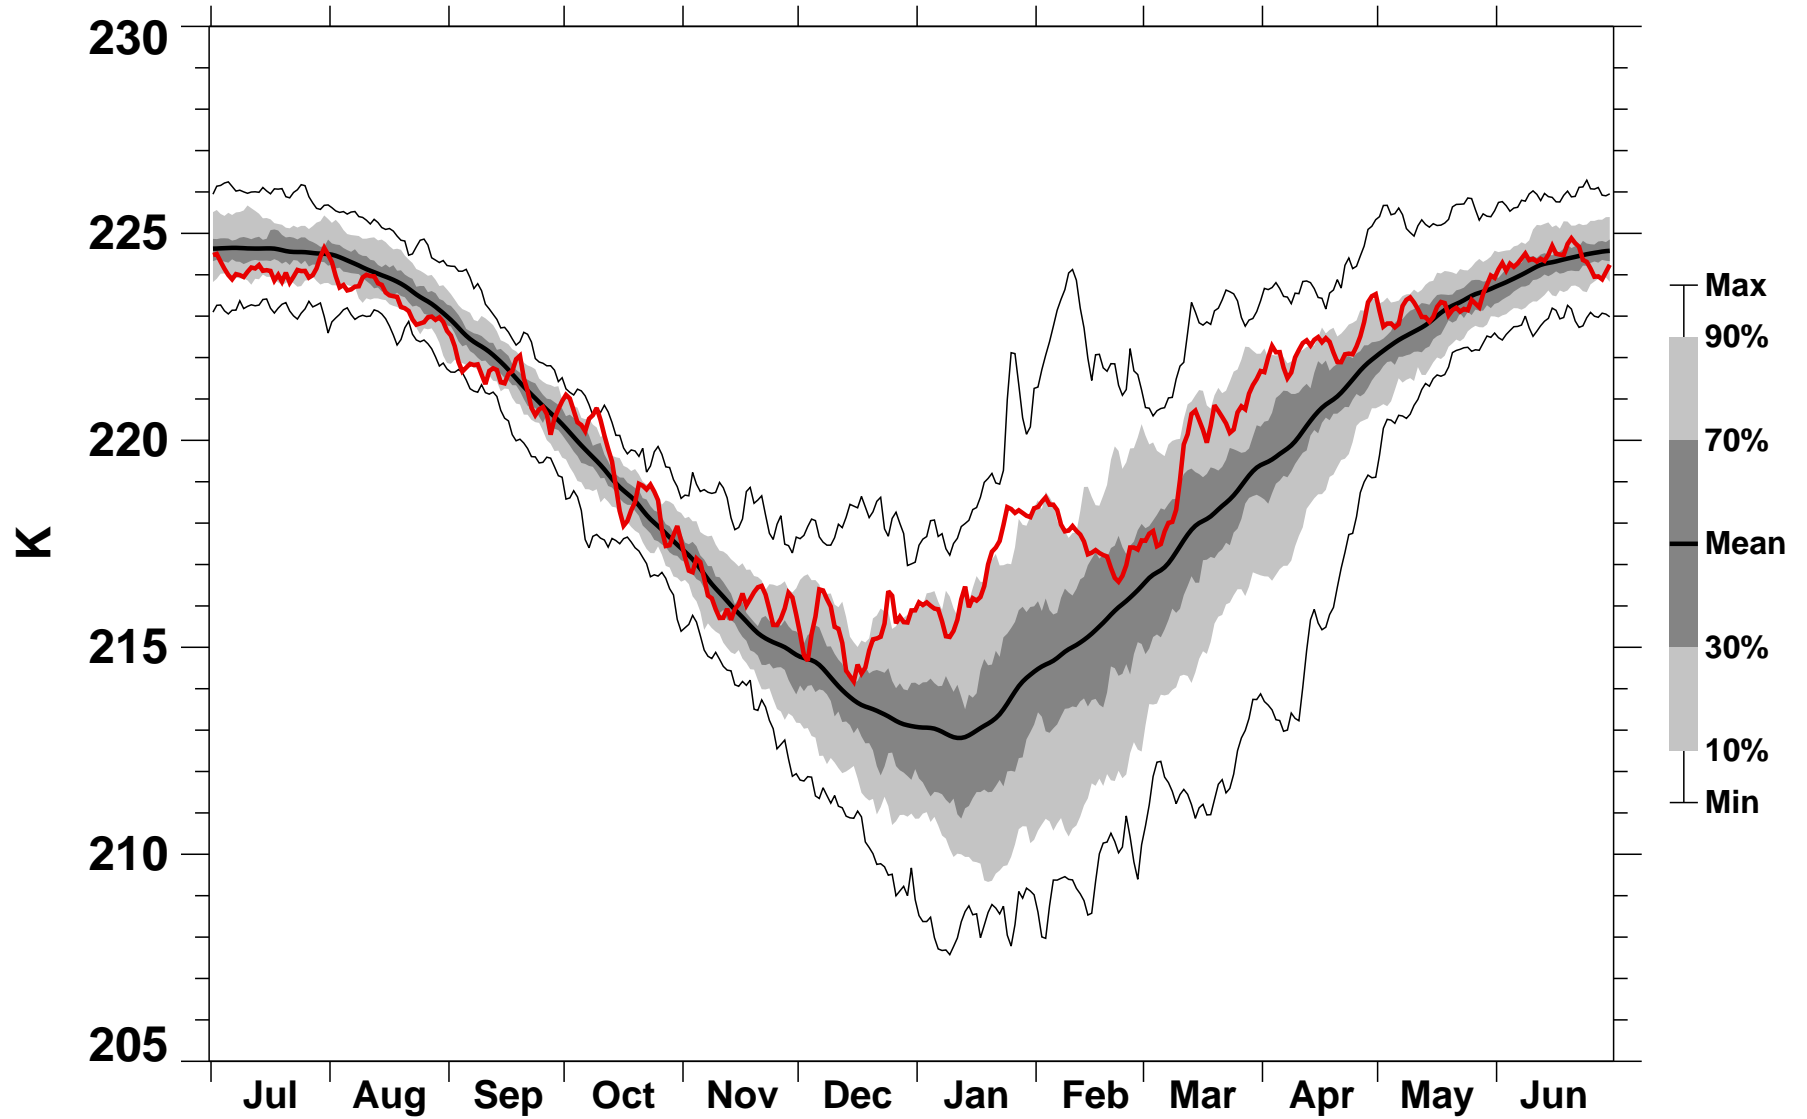

55-75°N Zonal Mean Temperature 100 hPa MERRA2

1978/1979-2024/2025

1984/1985