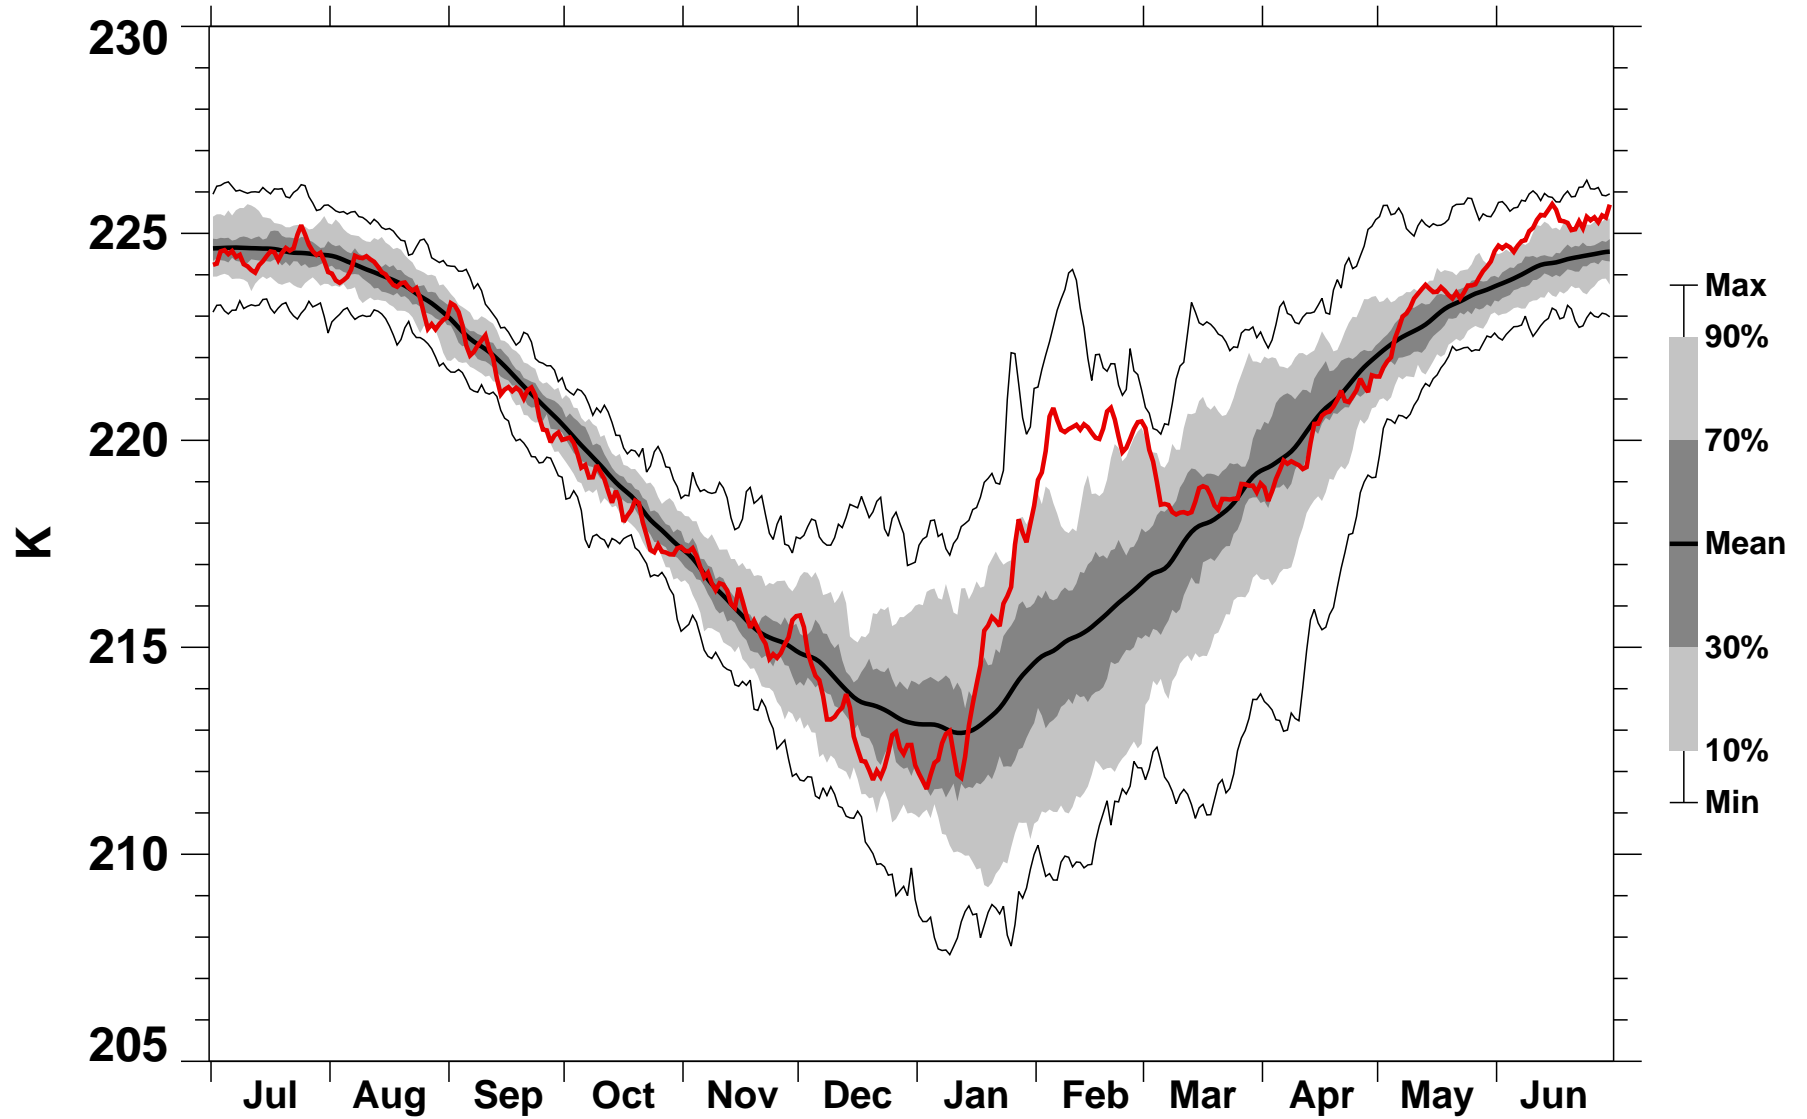

55-75°N Zonal Mean Temperature 100 hPa MERRA2

1978/1979–2020/2021

1986/1987