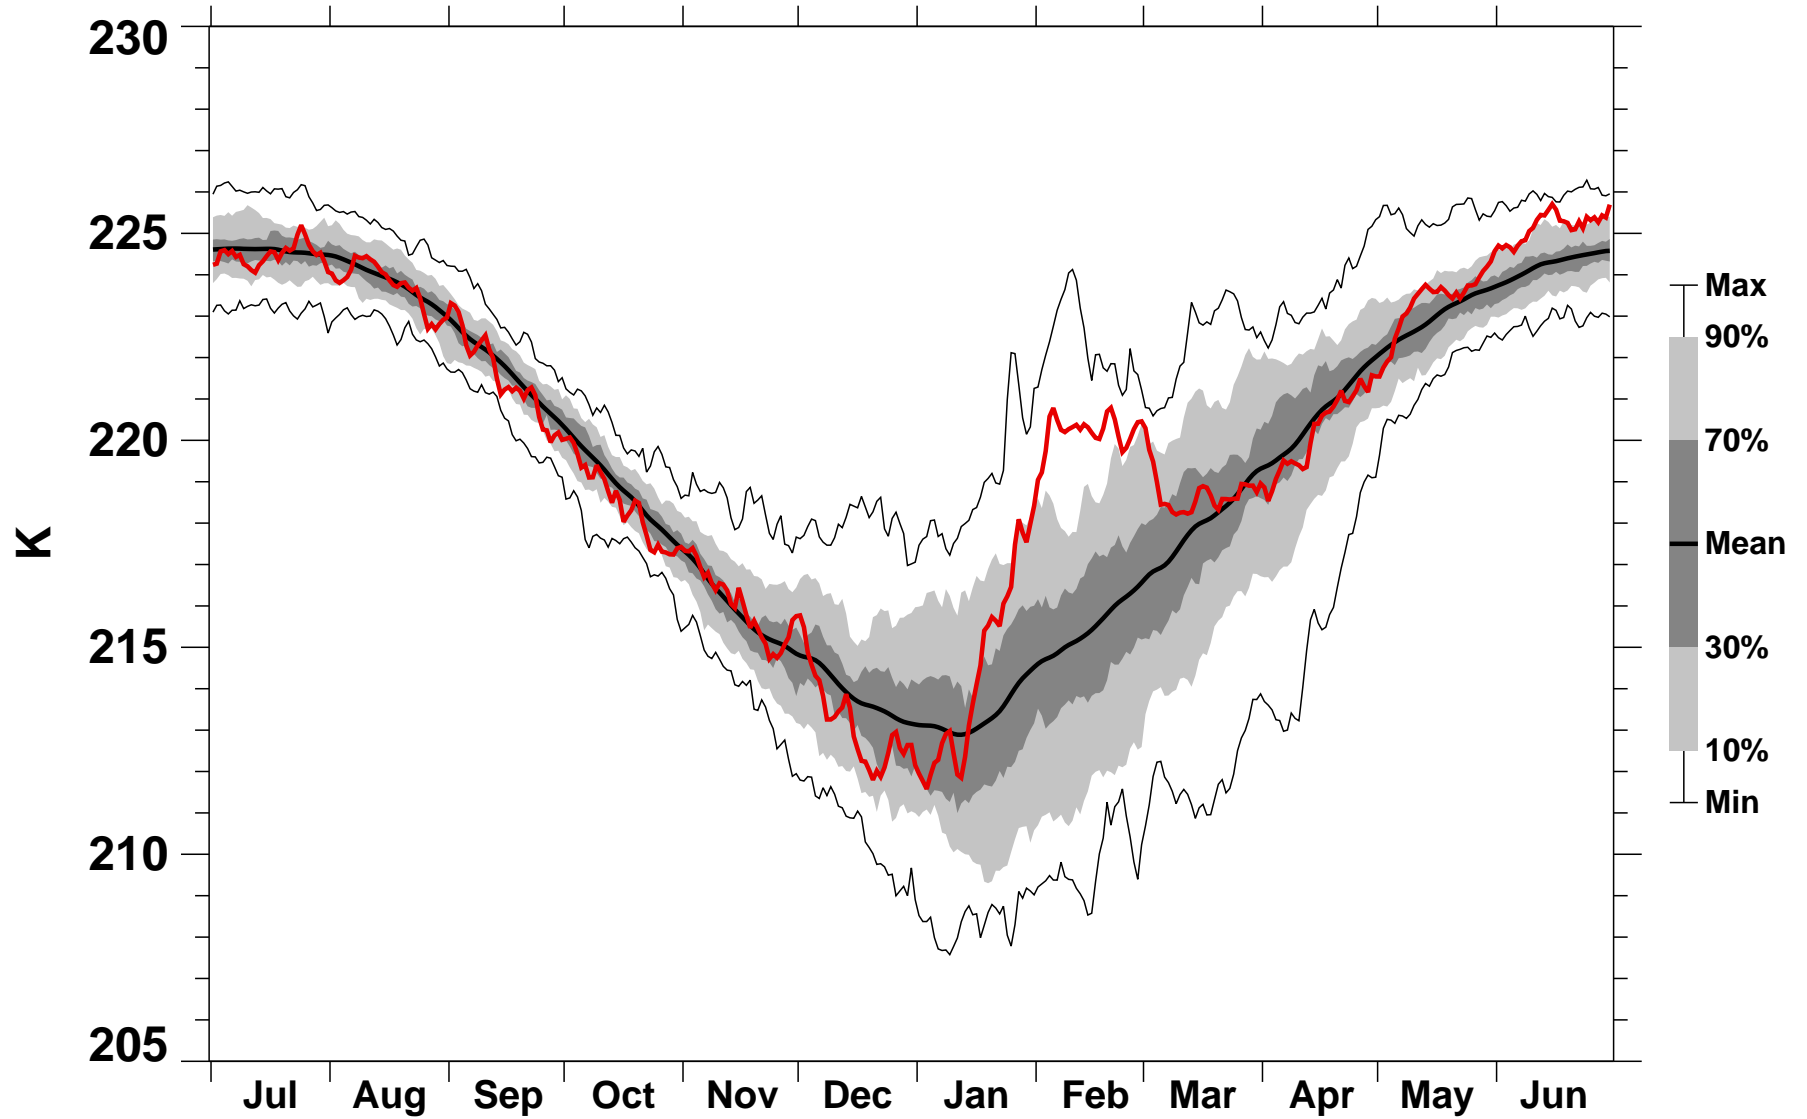

55-75°N Zonal Mean Temperature 100 hPa MERRA2

1978/1979–2023/2024

1986/1987