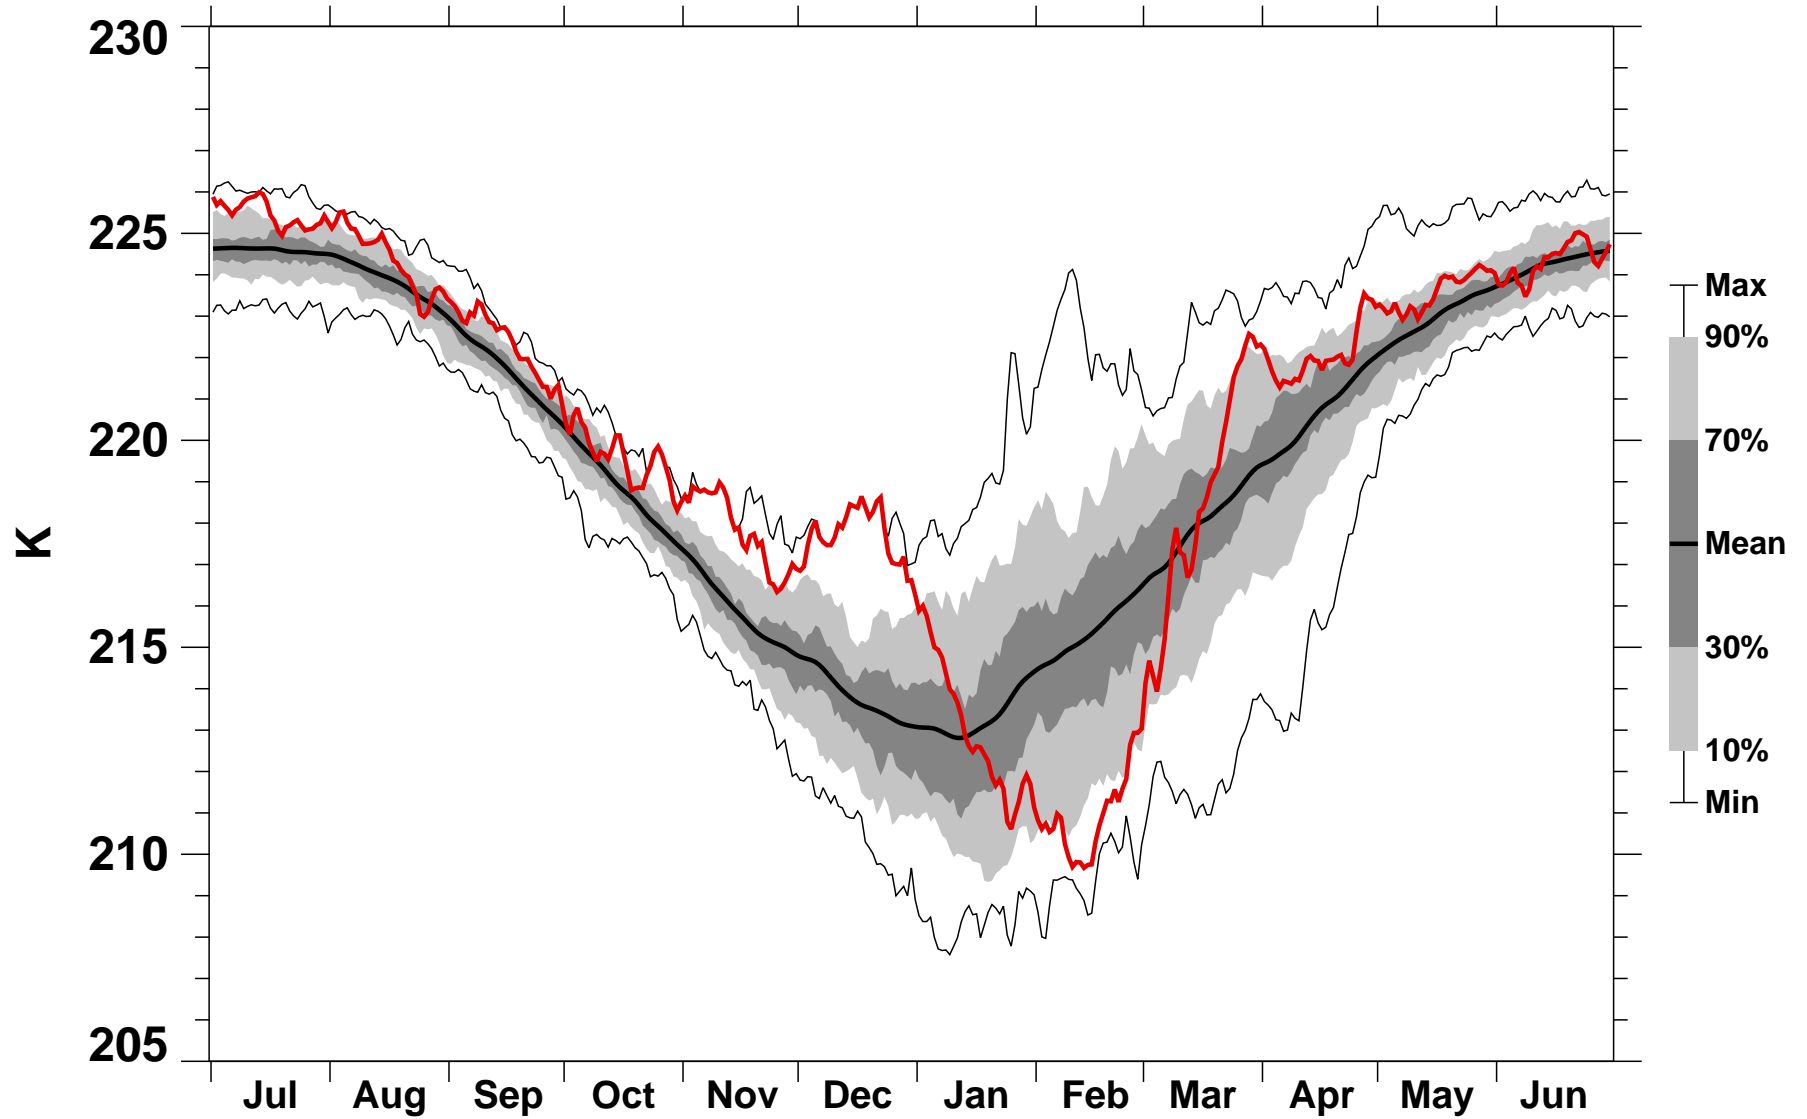

55-75°N Zonal Mean Temperature 100 hPa MERRA2

1978/1979–2024/2025

1987/1988