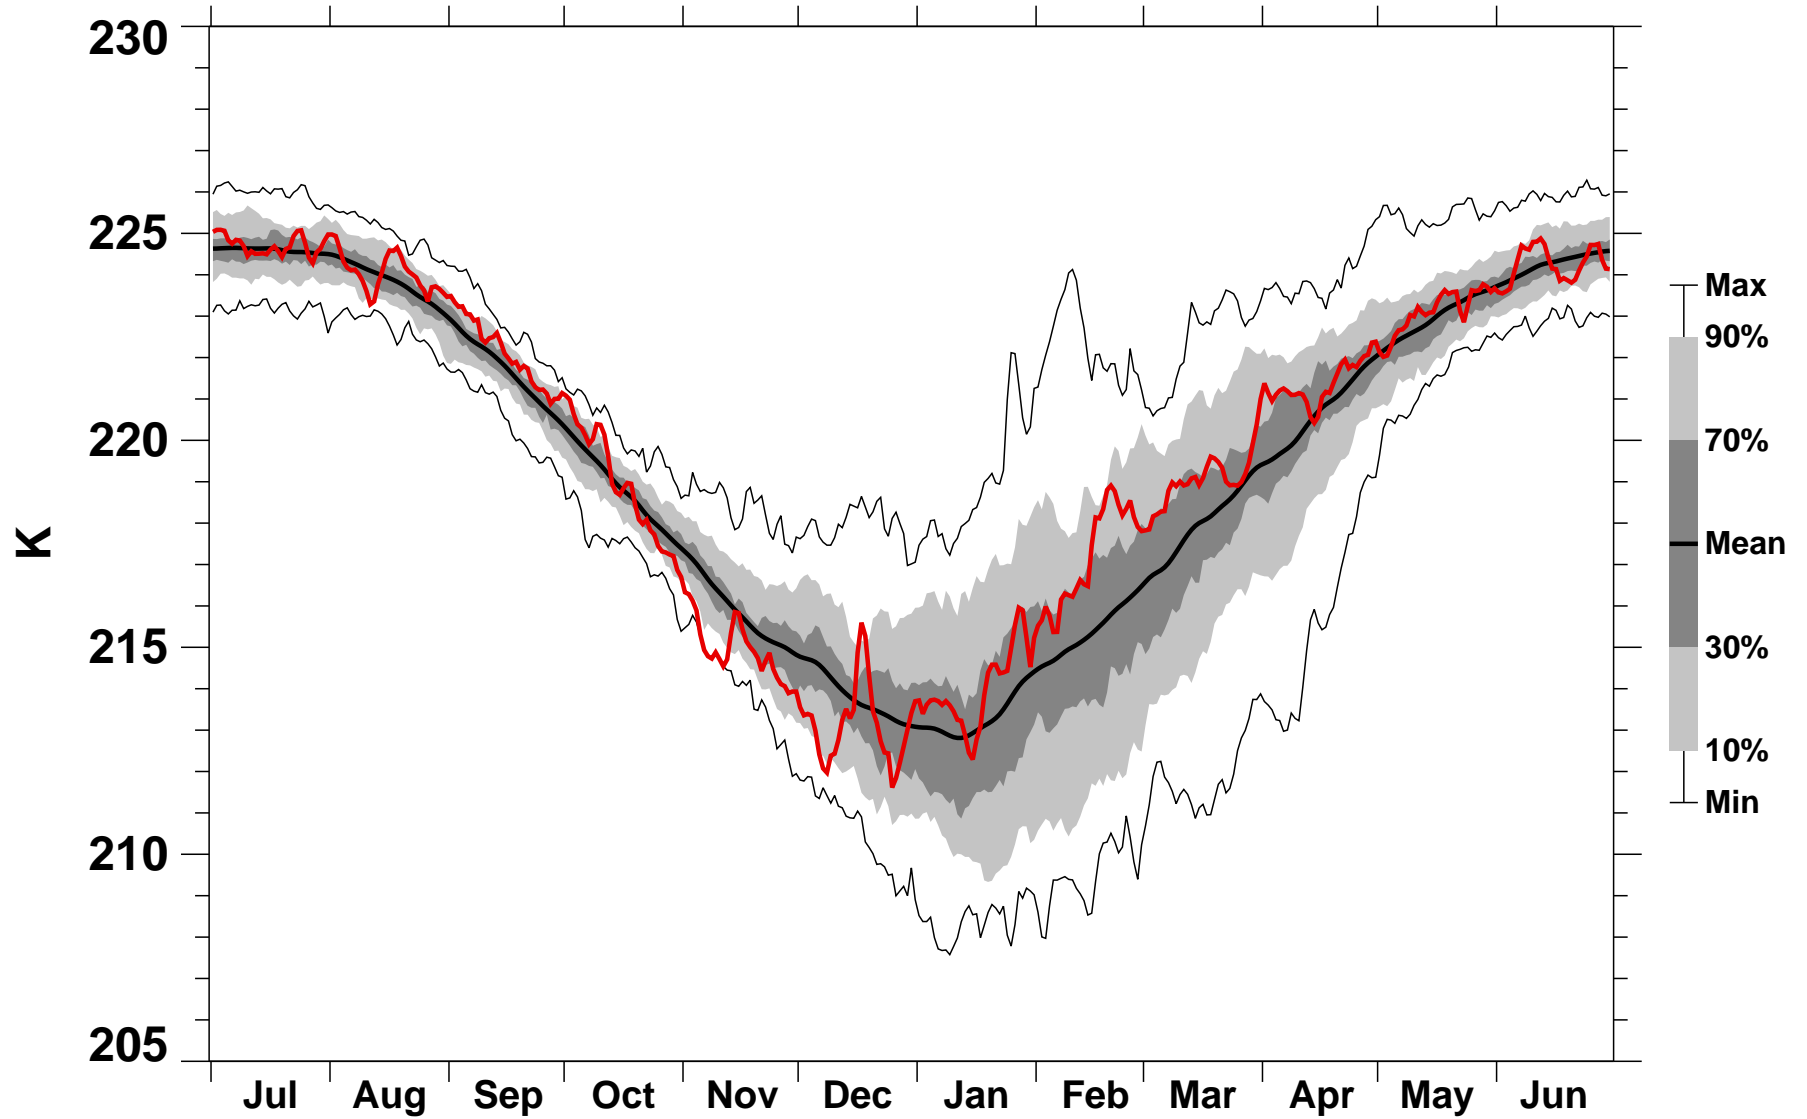

55-75°N Zonal Mean Temperature 100 hPa MERRA2

1978/1979-2024/2025

1990/1991