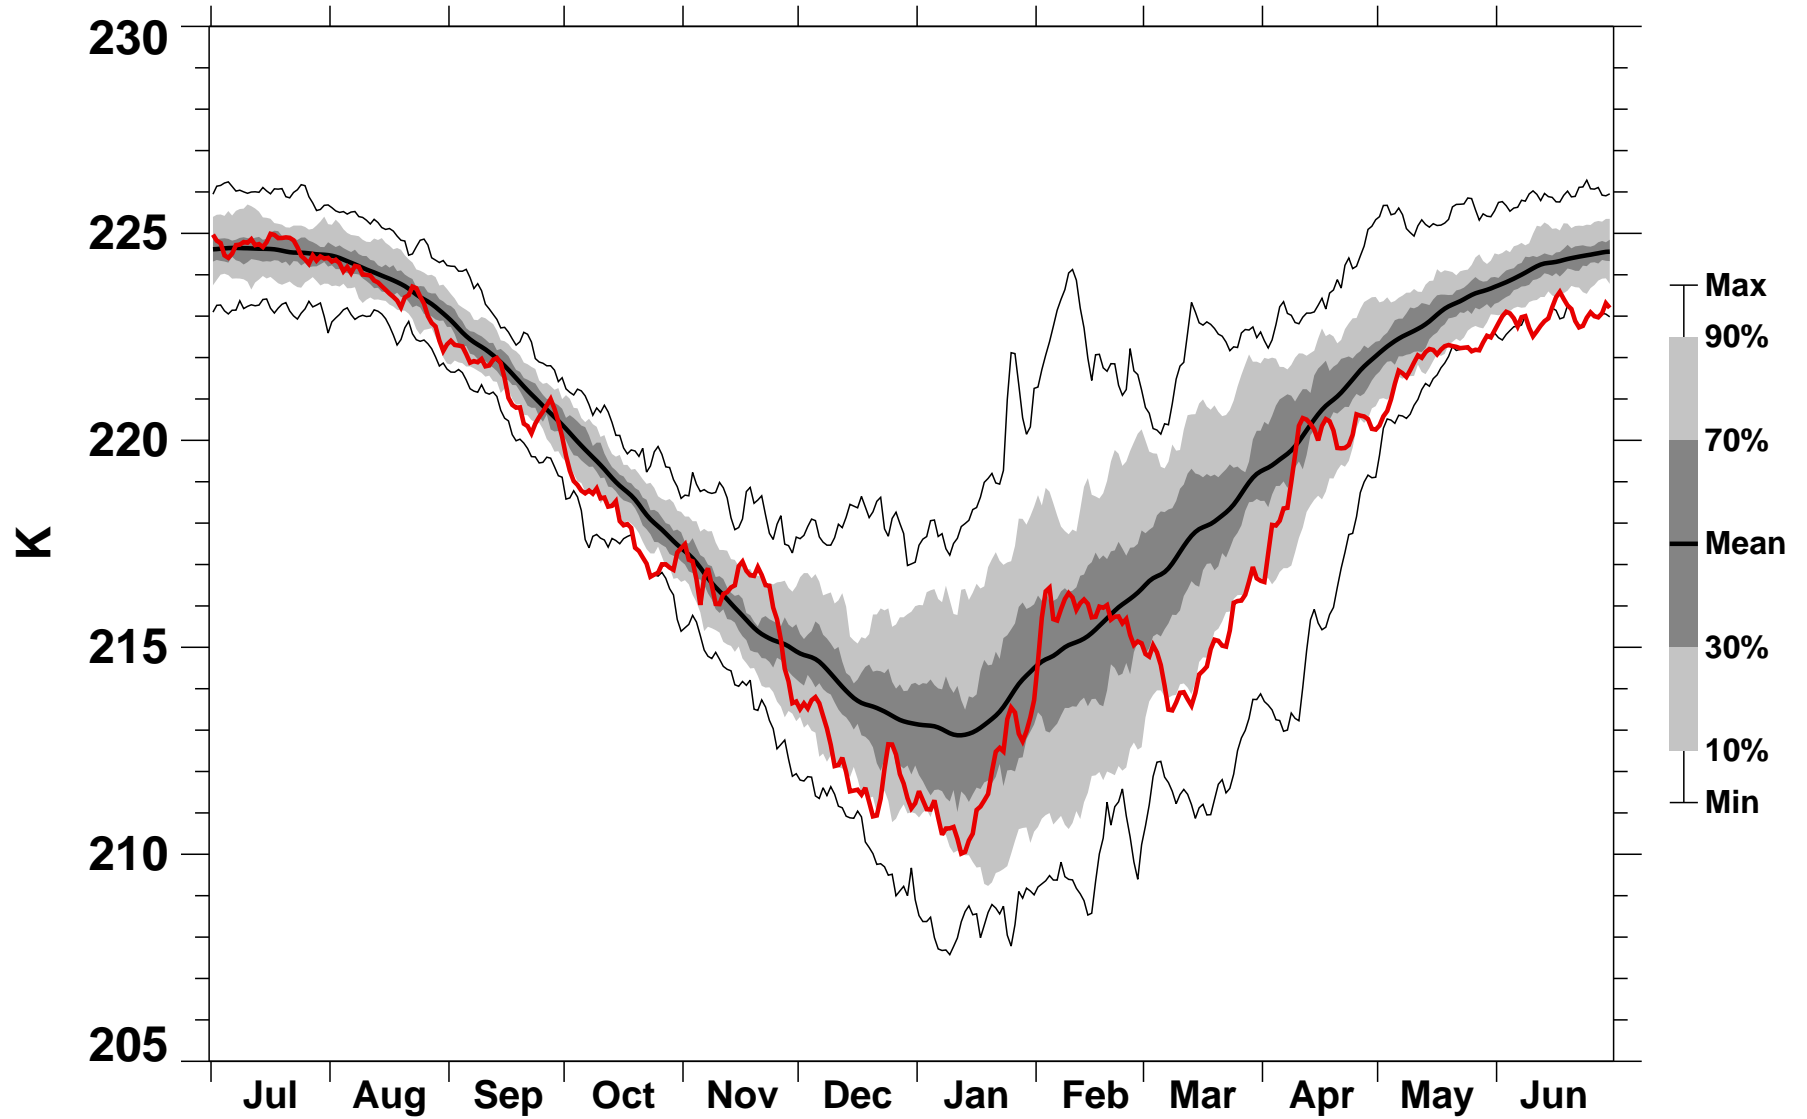

55-75°N Zonal Mean Temperature 100 hPa MERRA2

1978/1979–2021/2022

1994/1995