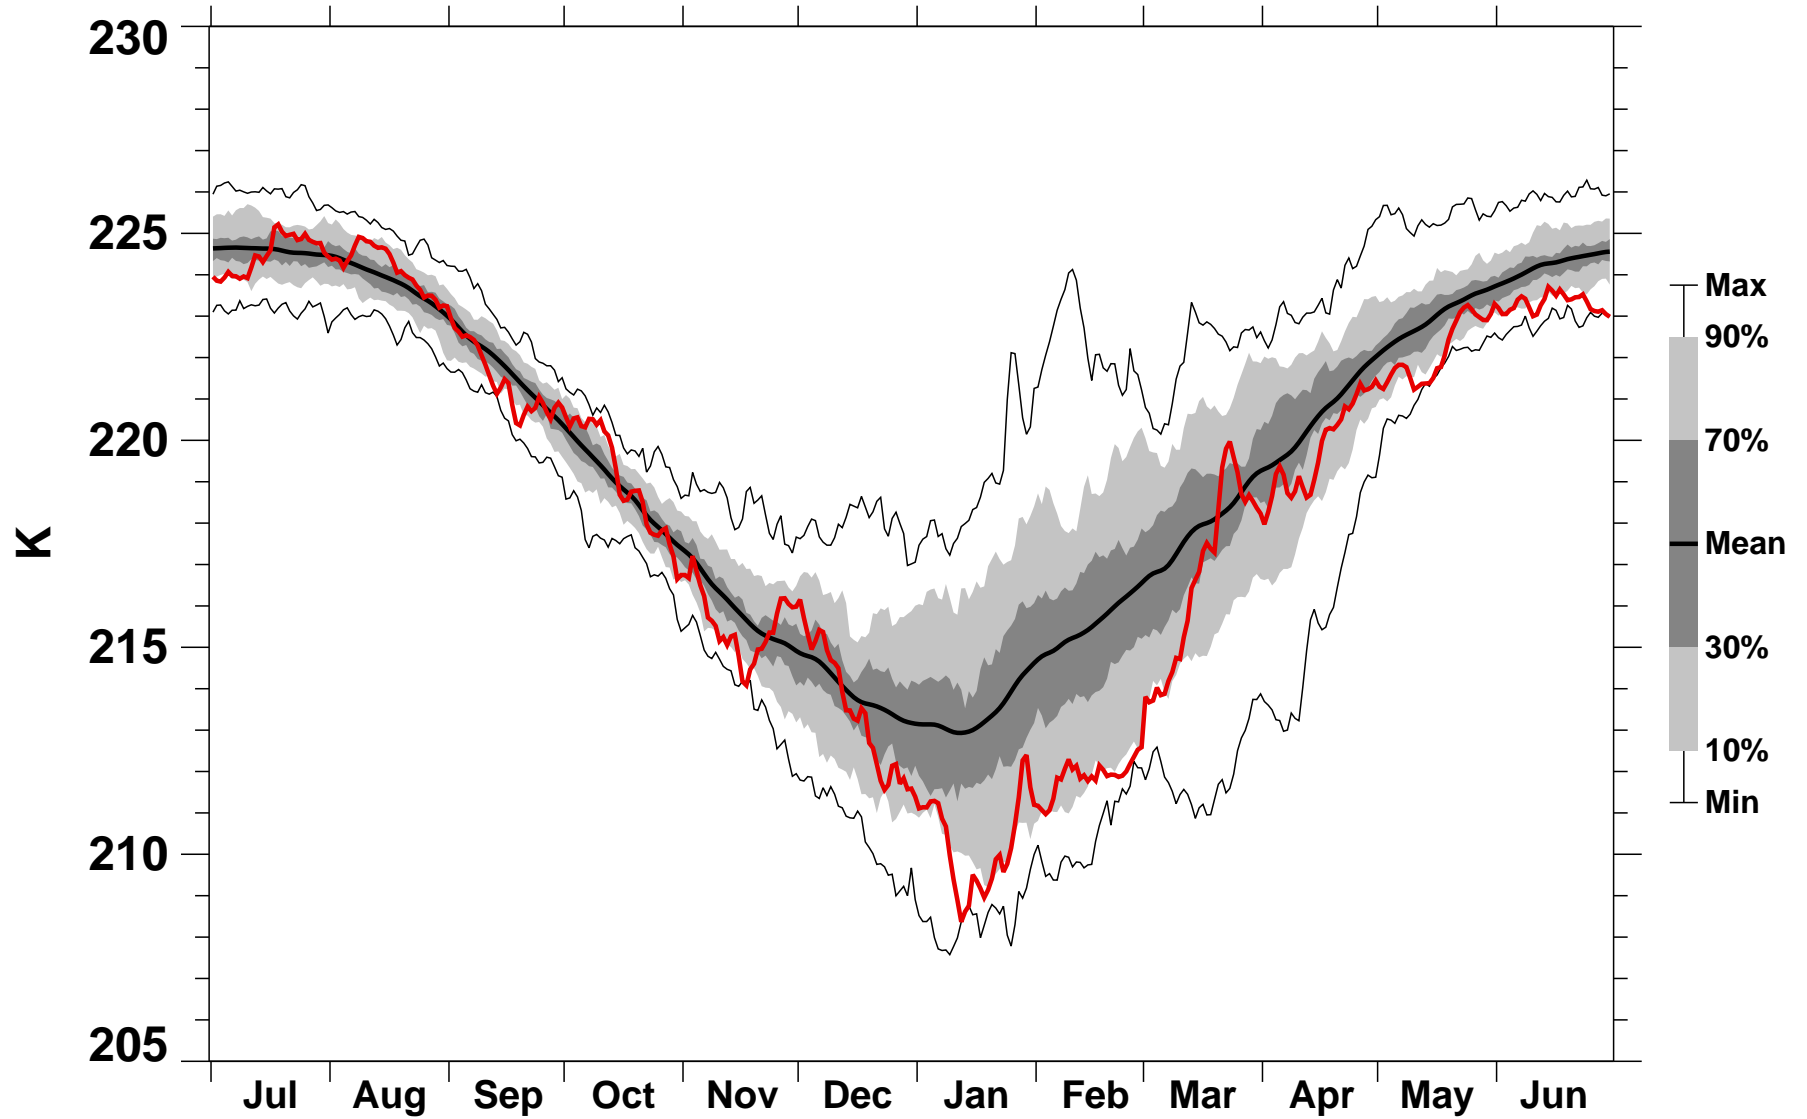

55-75°N Zonal Mean Temperature 100 hPa MERRA2

1978/1979-2020/2021

1999/2000