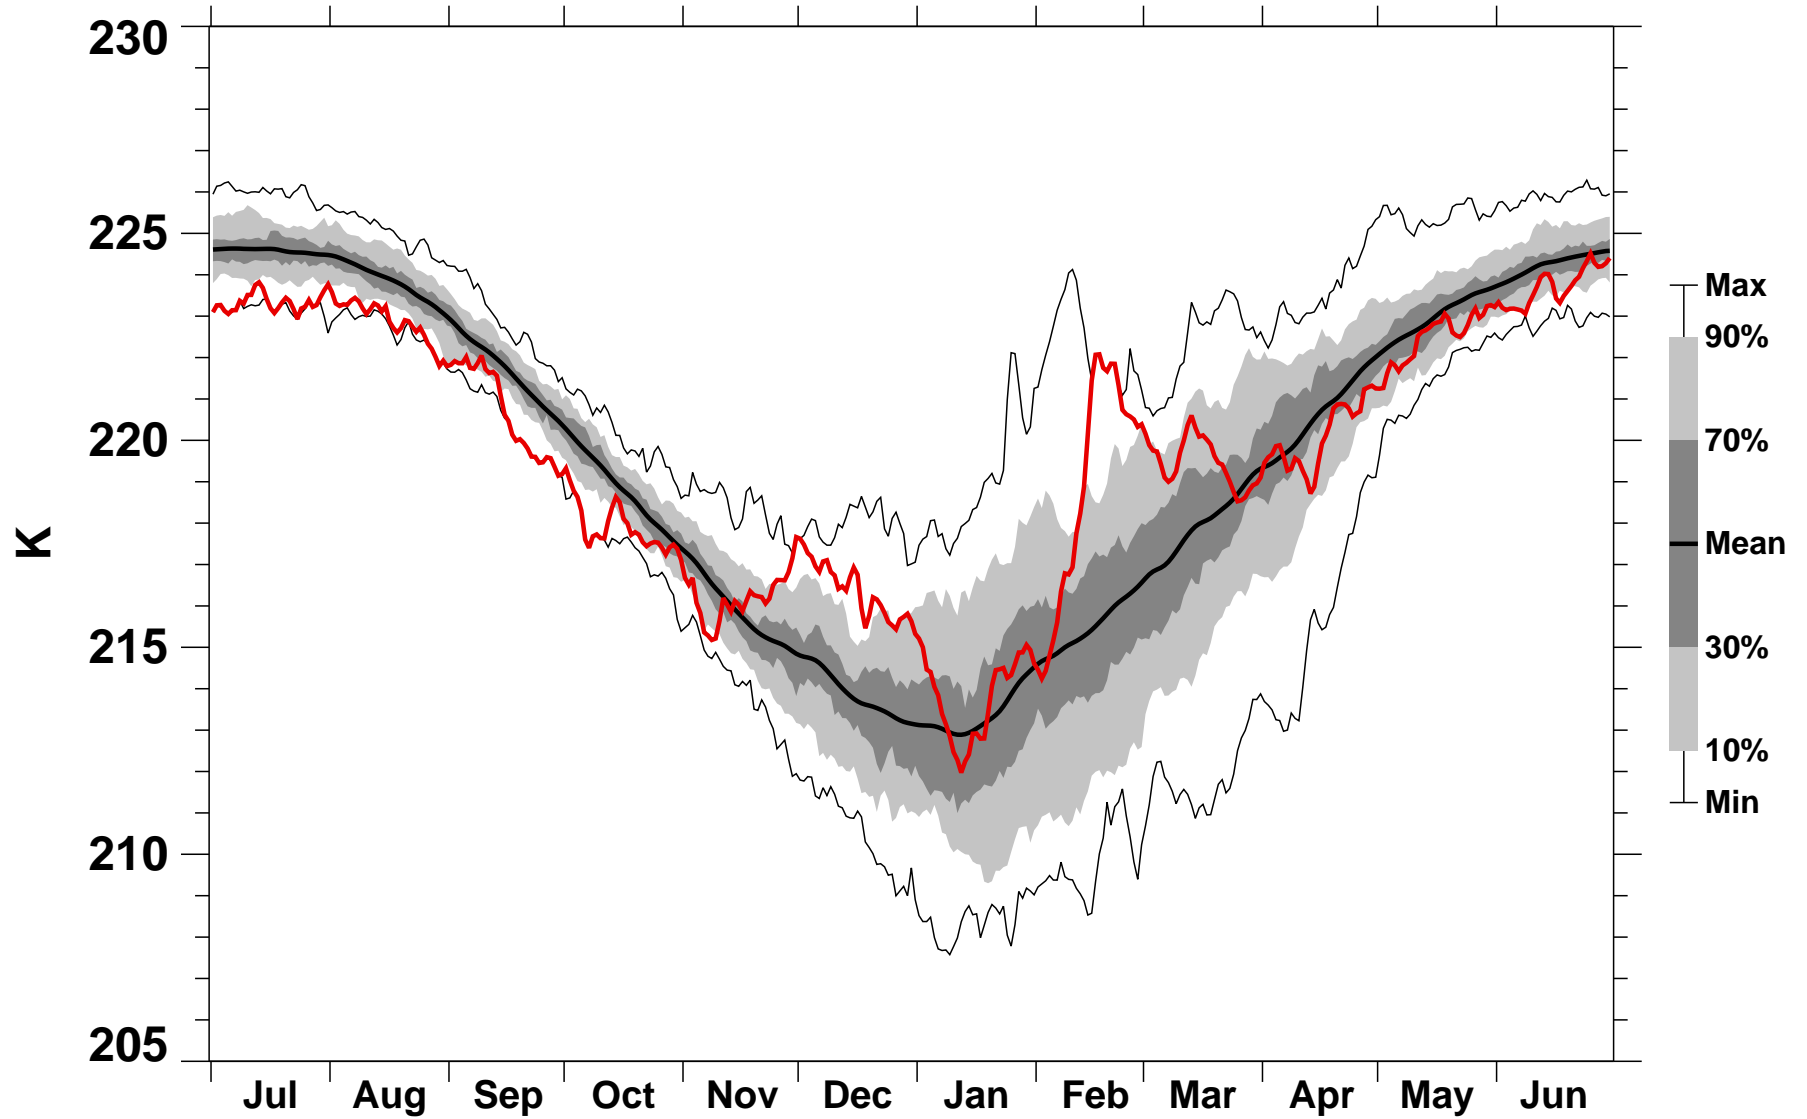

55-75°N Zonal Mean Temperature 100 hPa MERRA2

1978/1979–2023/2024

2000/2001