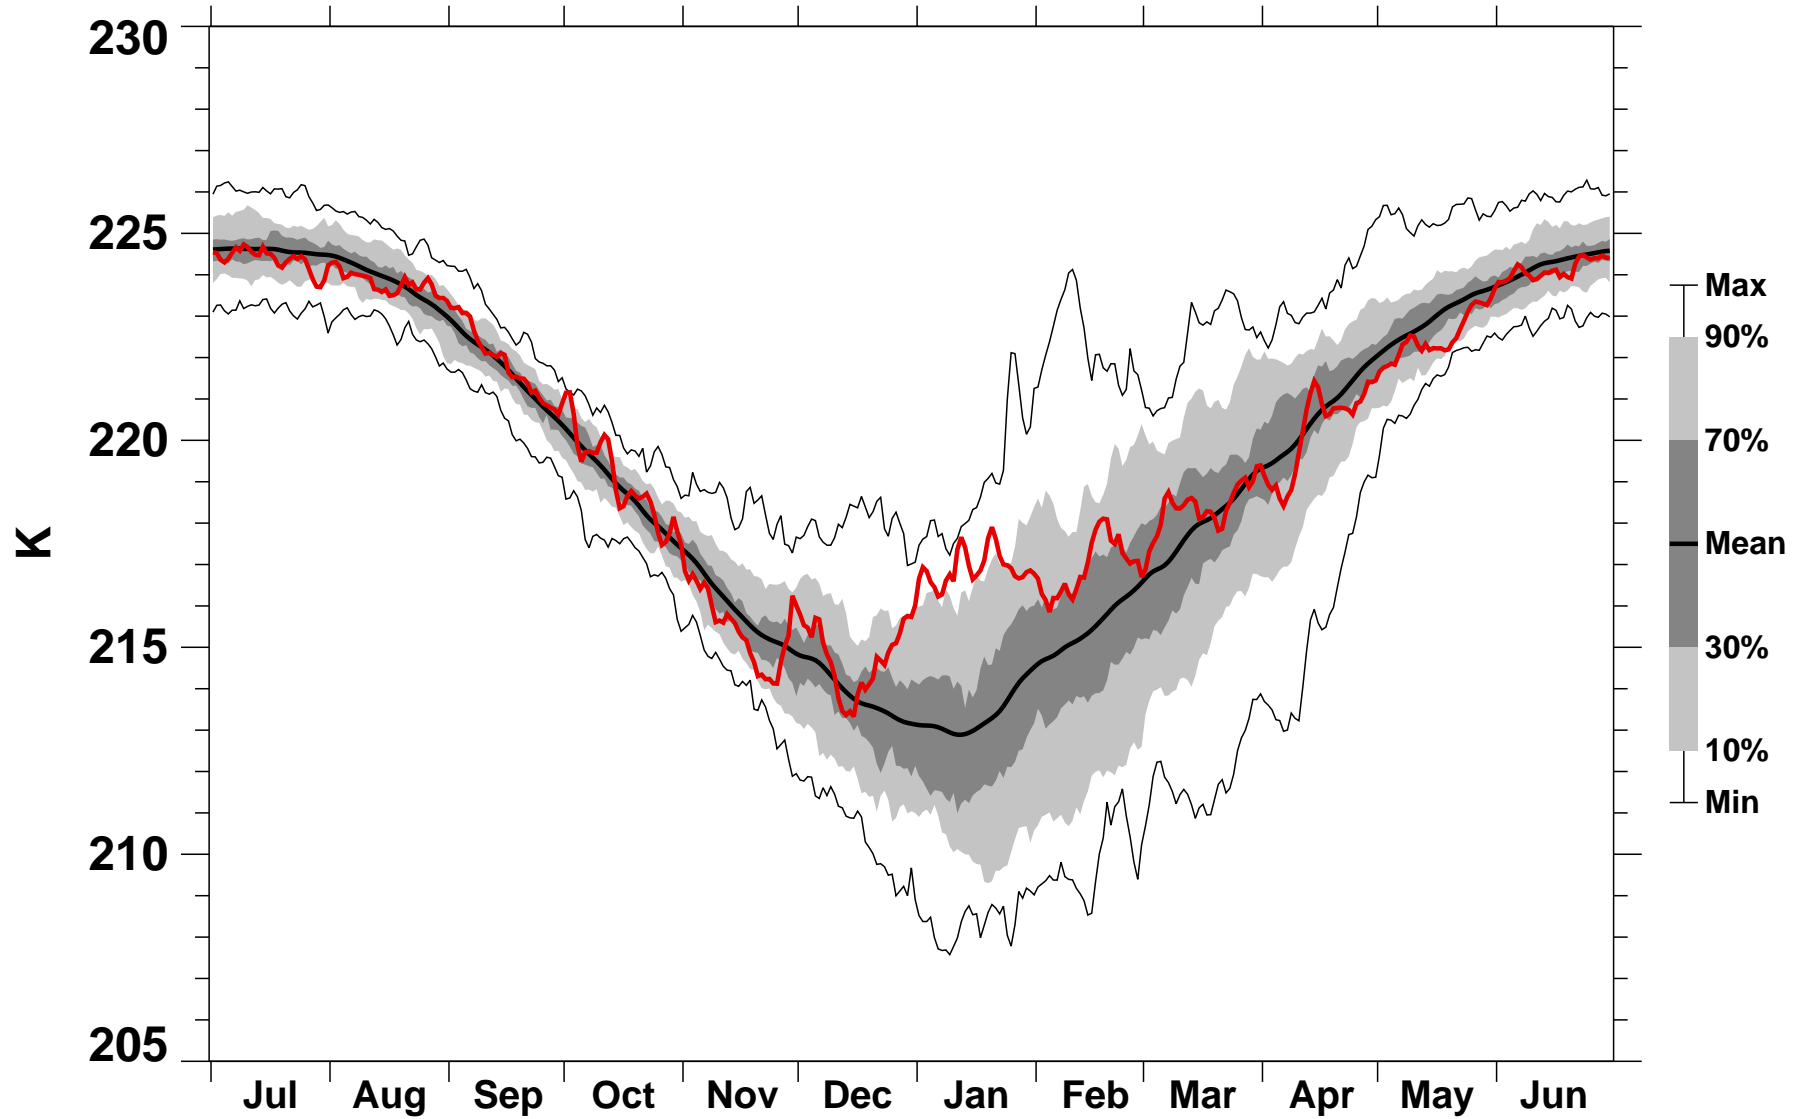

# 55-75°N Zonal Mean Temperature 100 hPa MERRA2

1978/1979–2023/2024

2001/2002