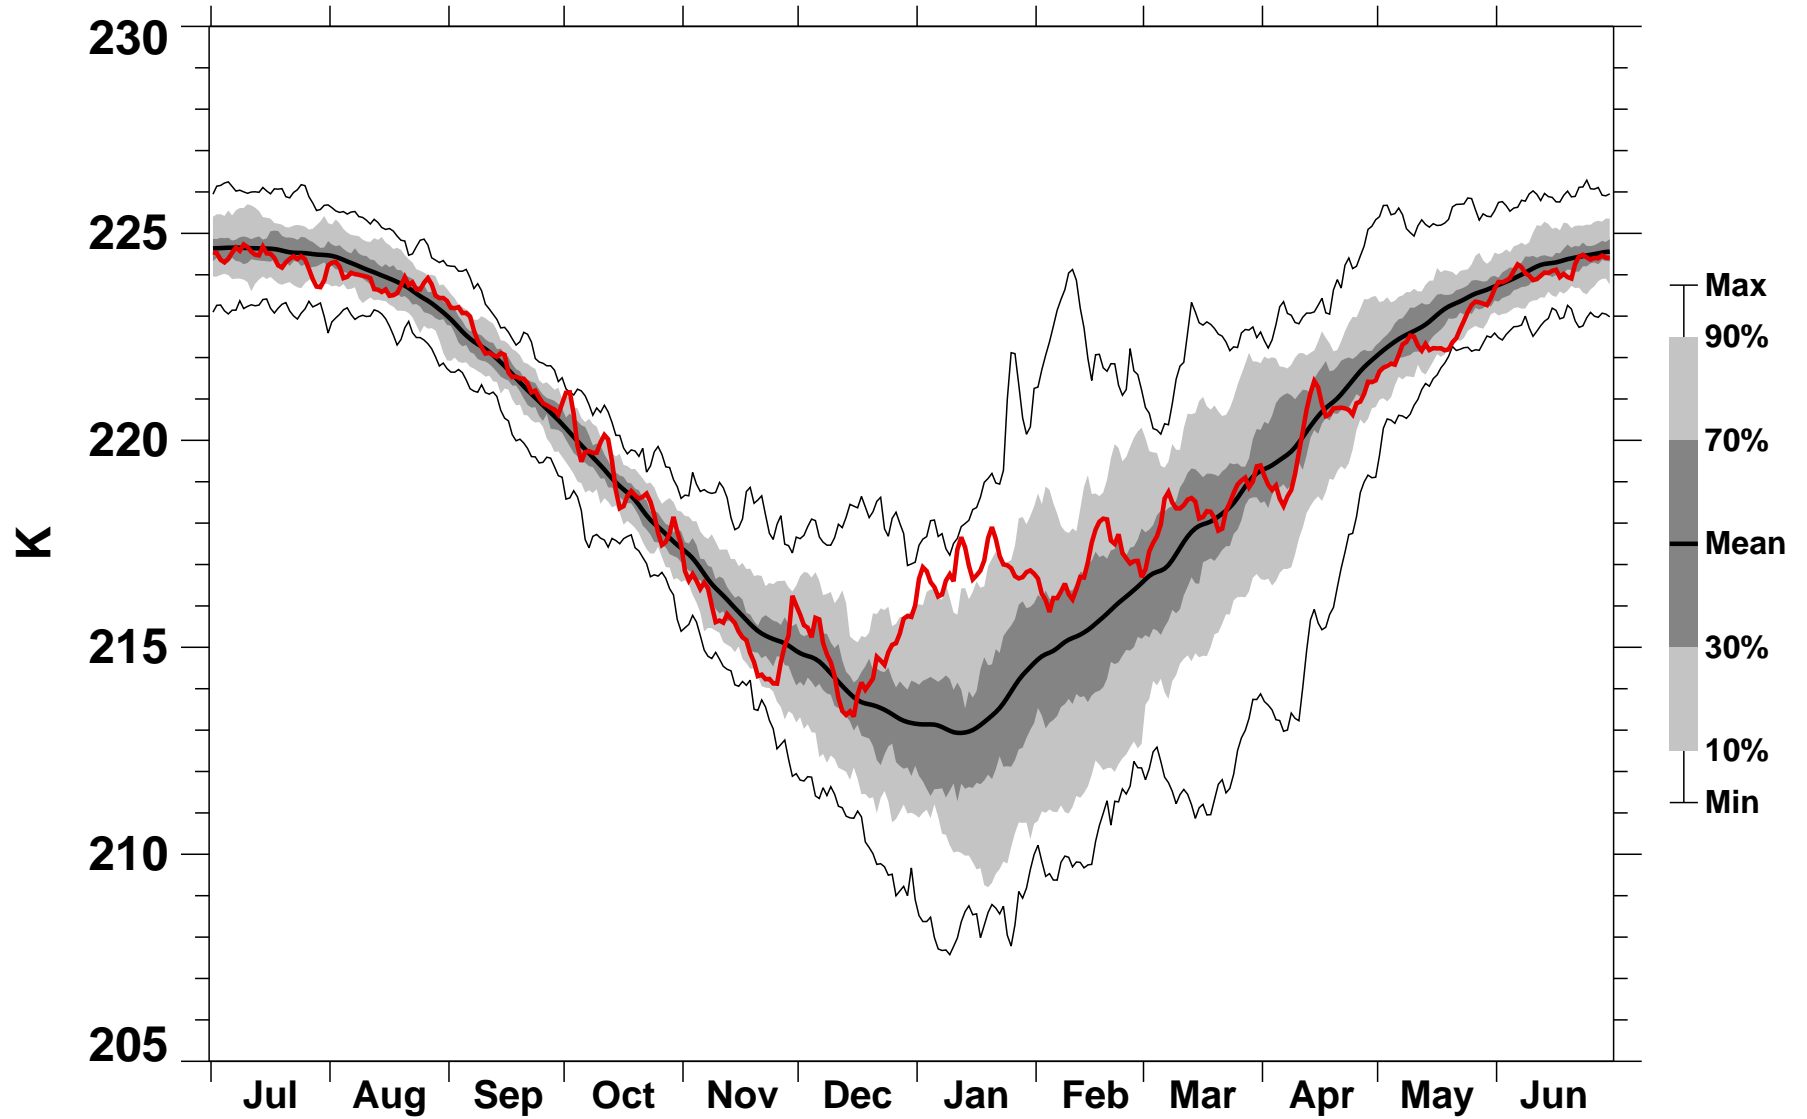

# 55-75°N Zonal Mean Temperature 100 hPa MERRA2

1978/1979-2020/2021

2001/2002