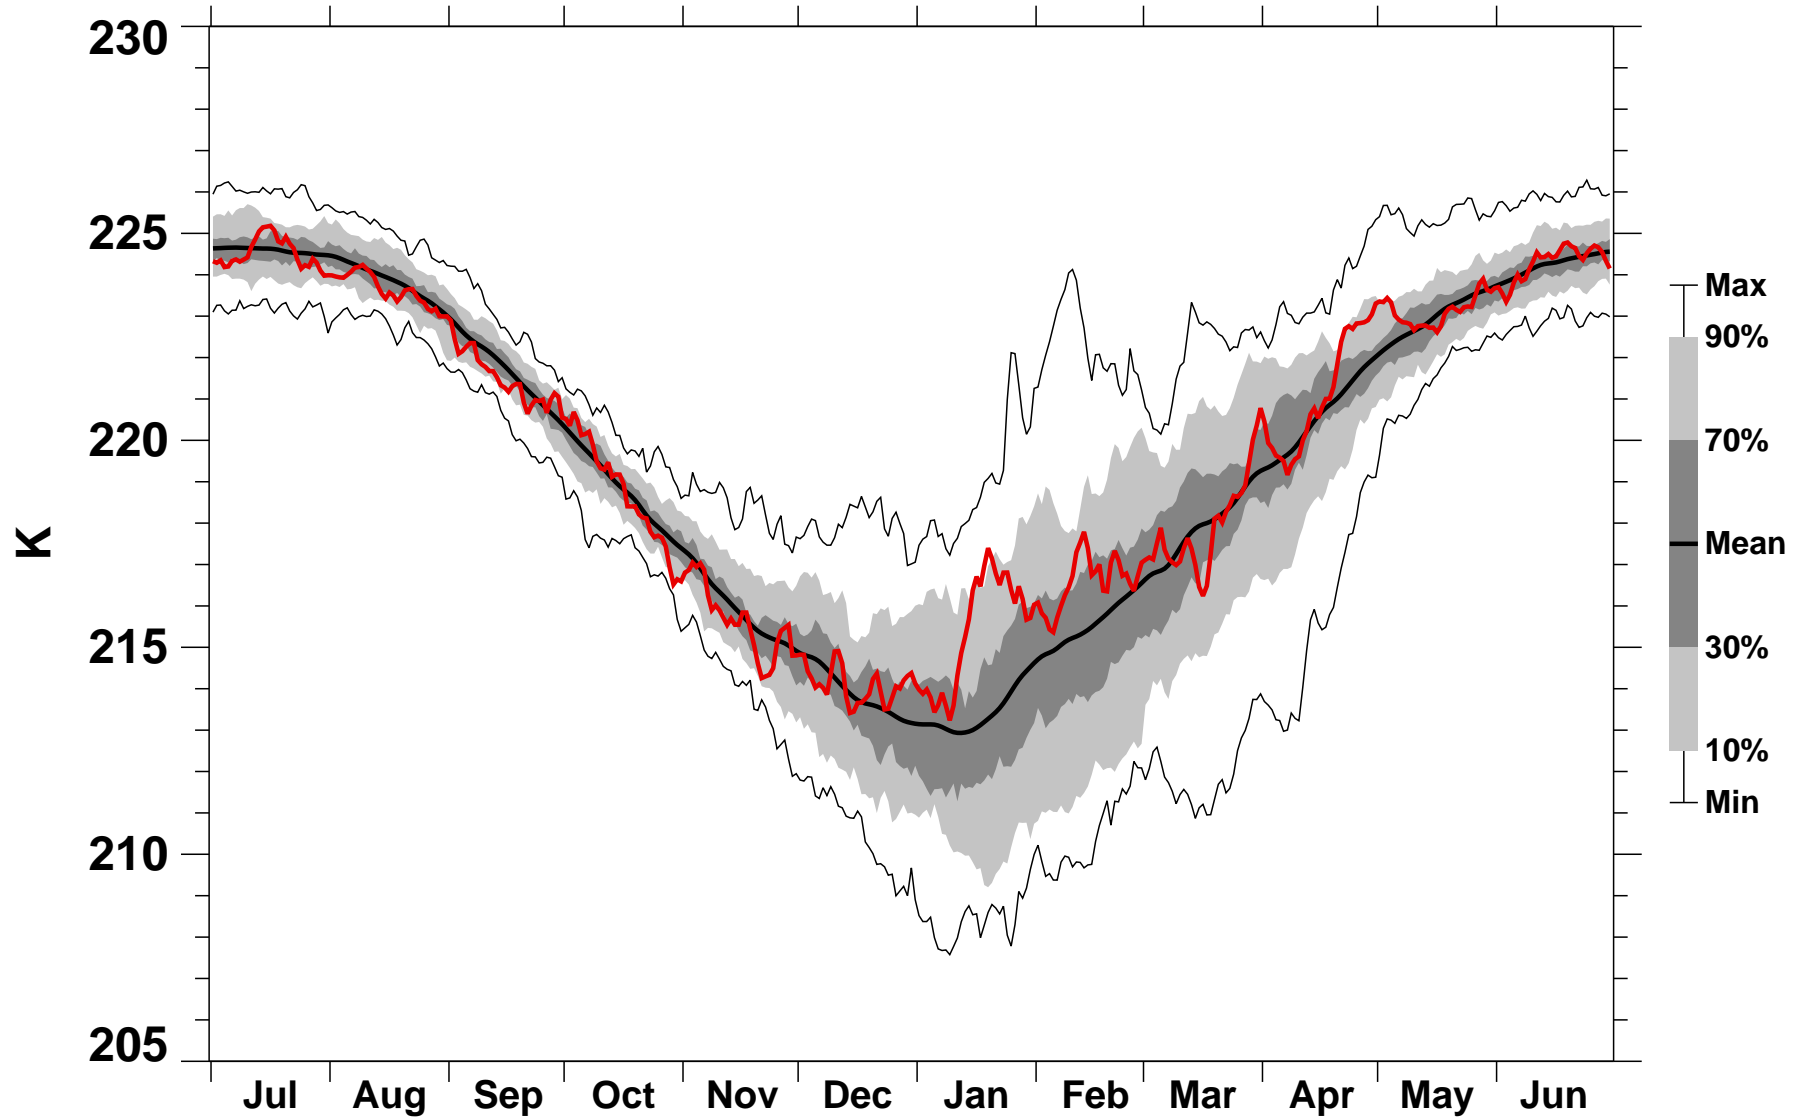

55-75°N Zonal Mean Temperature 100 hPa MERRA2

1978/1979–2020/2021

2002/2003