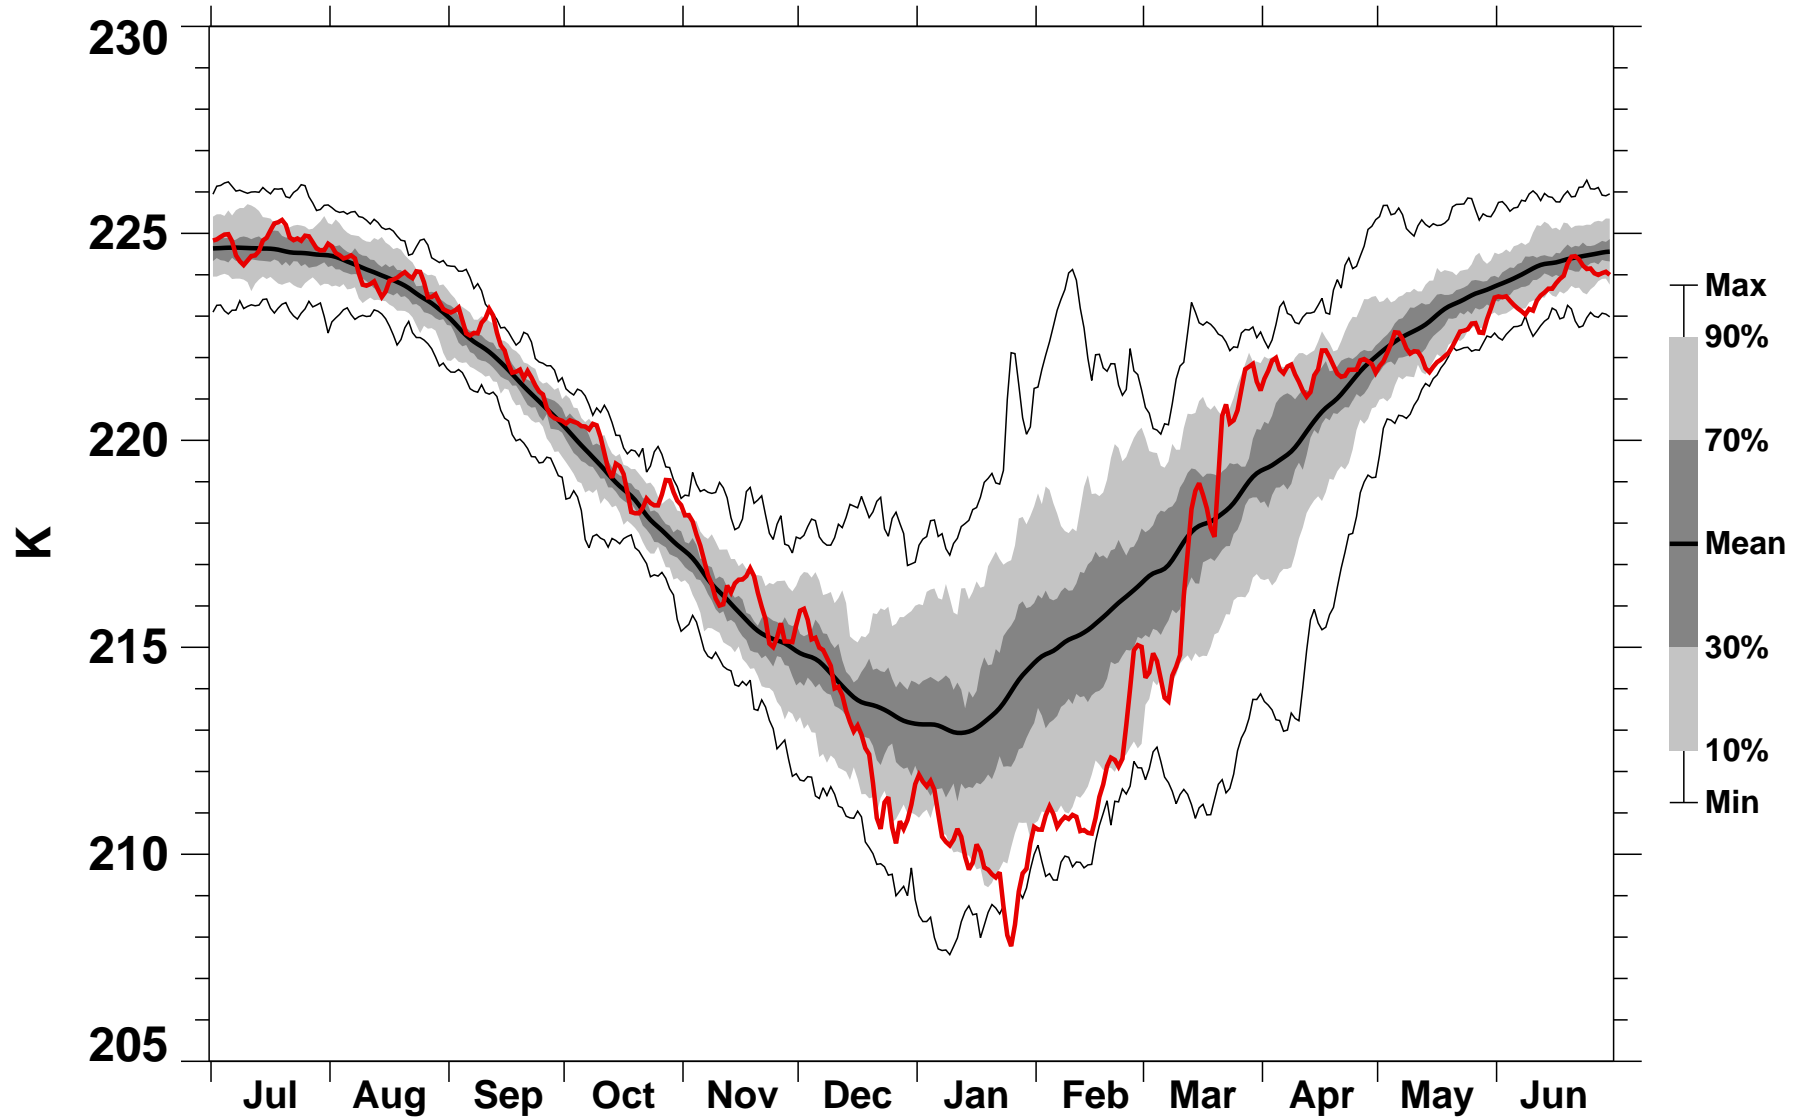

55-75°N Zonal Mean Temperature 100 hPa MERRA2

1978/1979-2020/2021

2004/2005