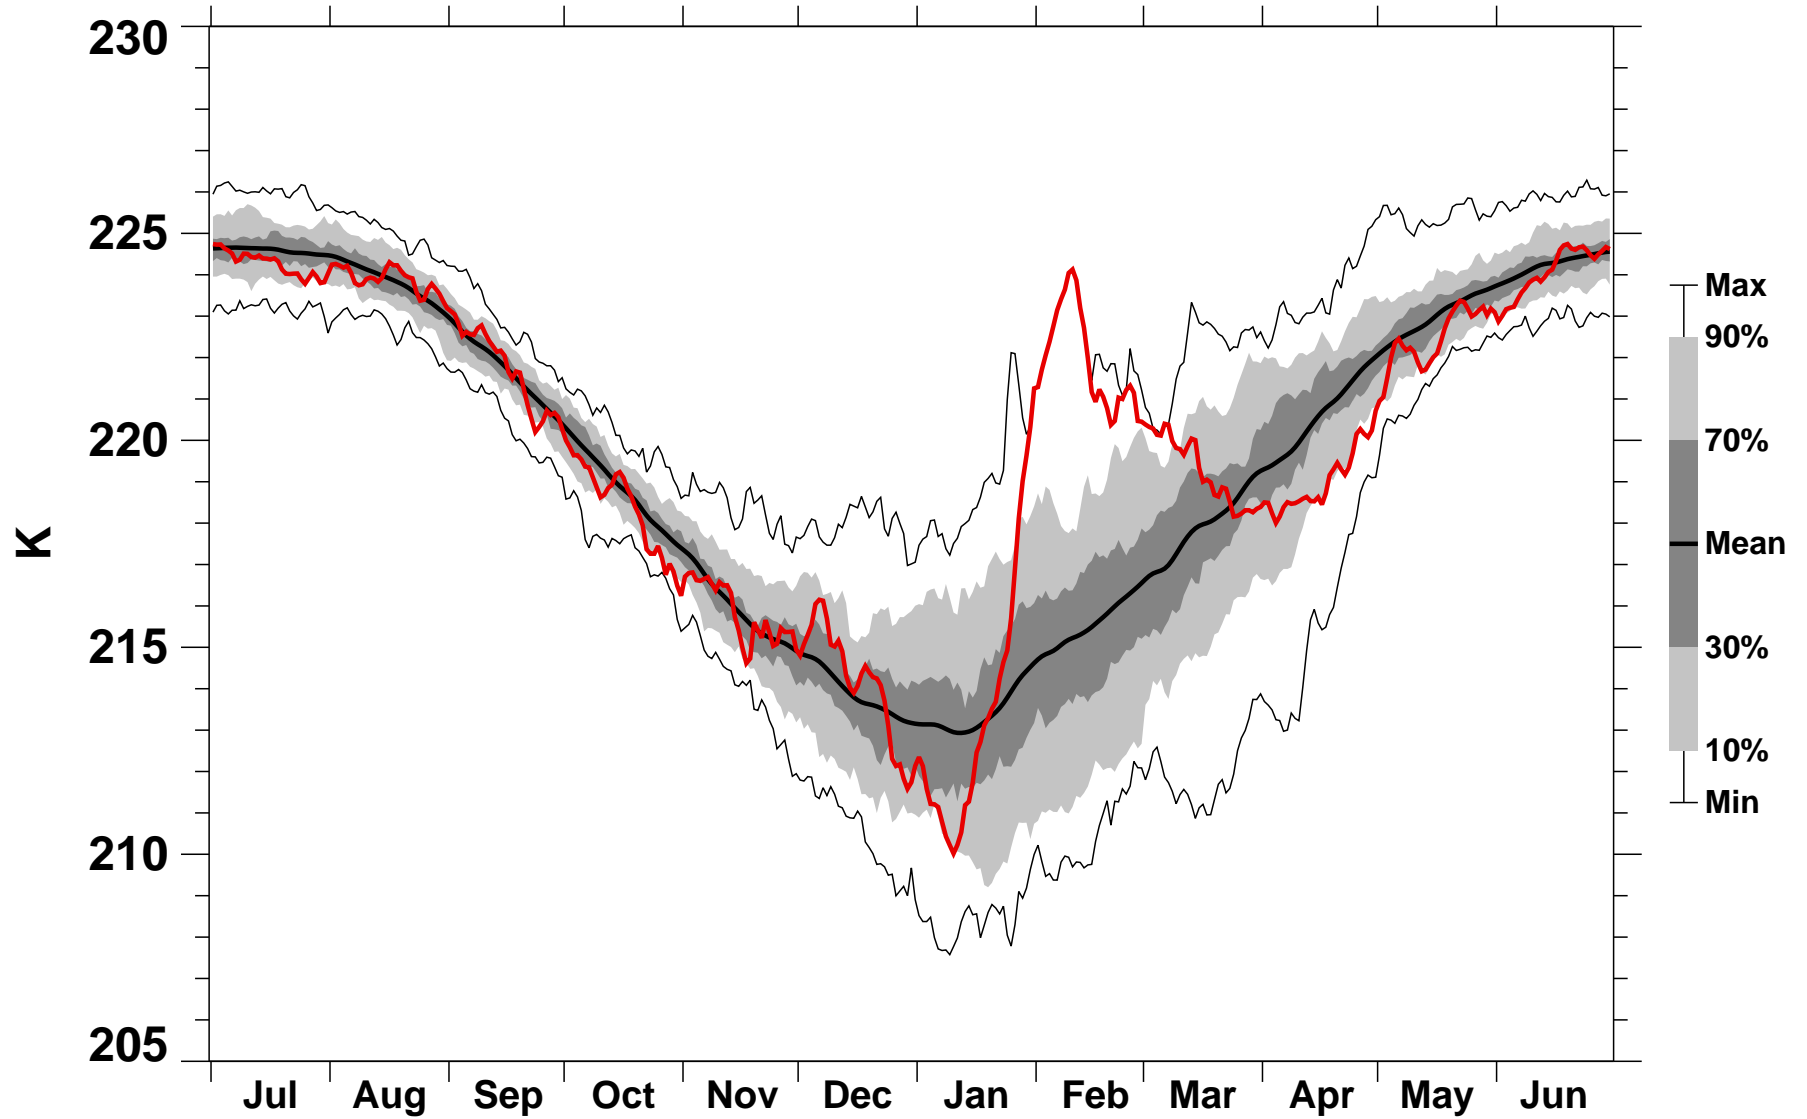

55-75°N Zonal Mean Temperature 100 hPa MERRA2

1978/1979–2020/2021

2008/2009