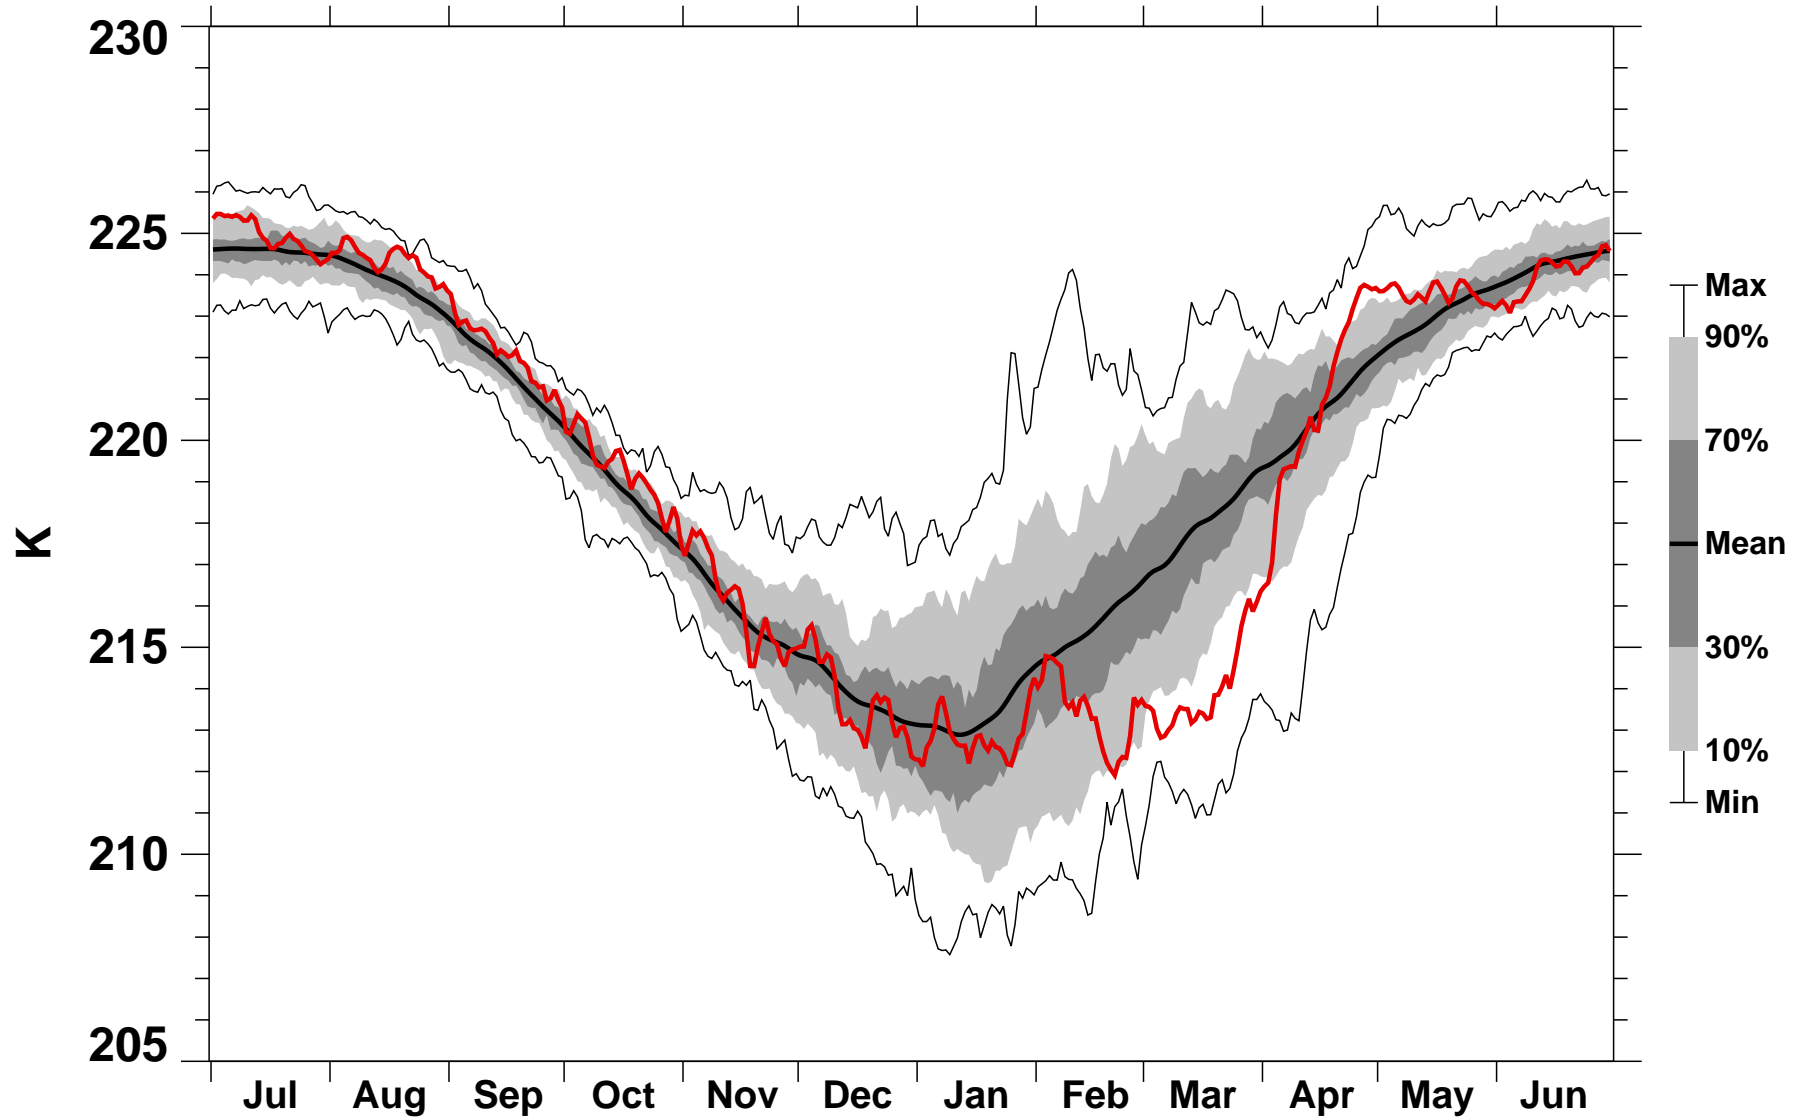

55-75°N Zonal Mean Temperature 100 hPa MERRA2

1978/1979–2023/2024

2010/2011