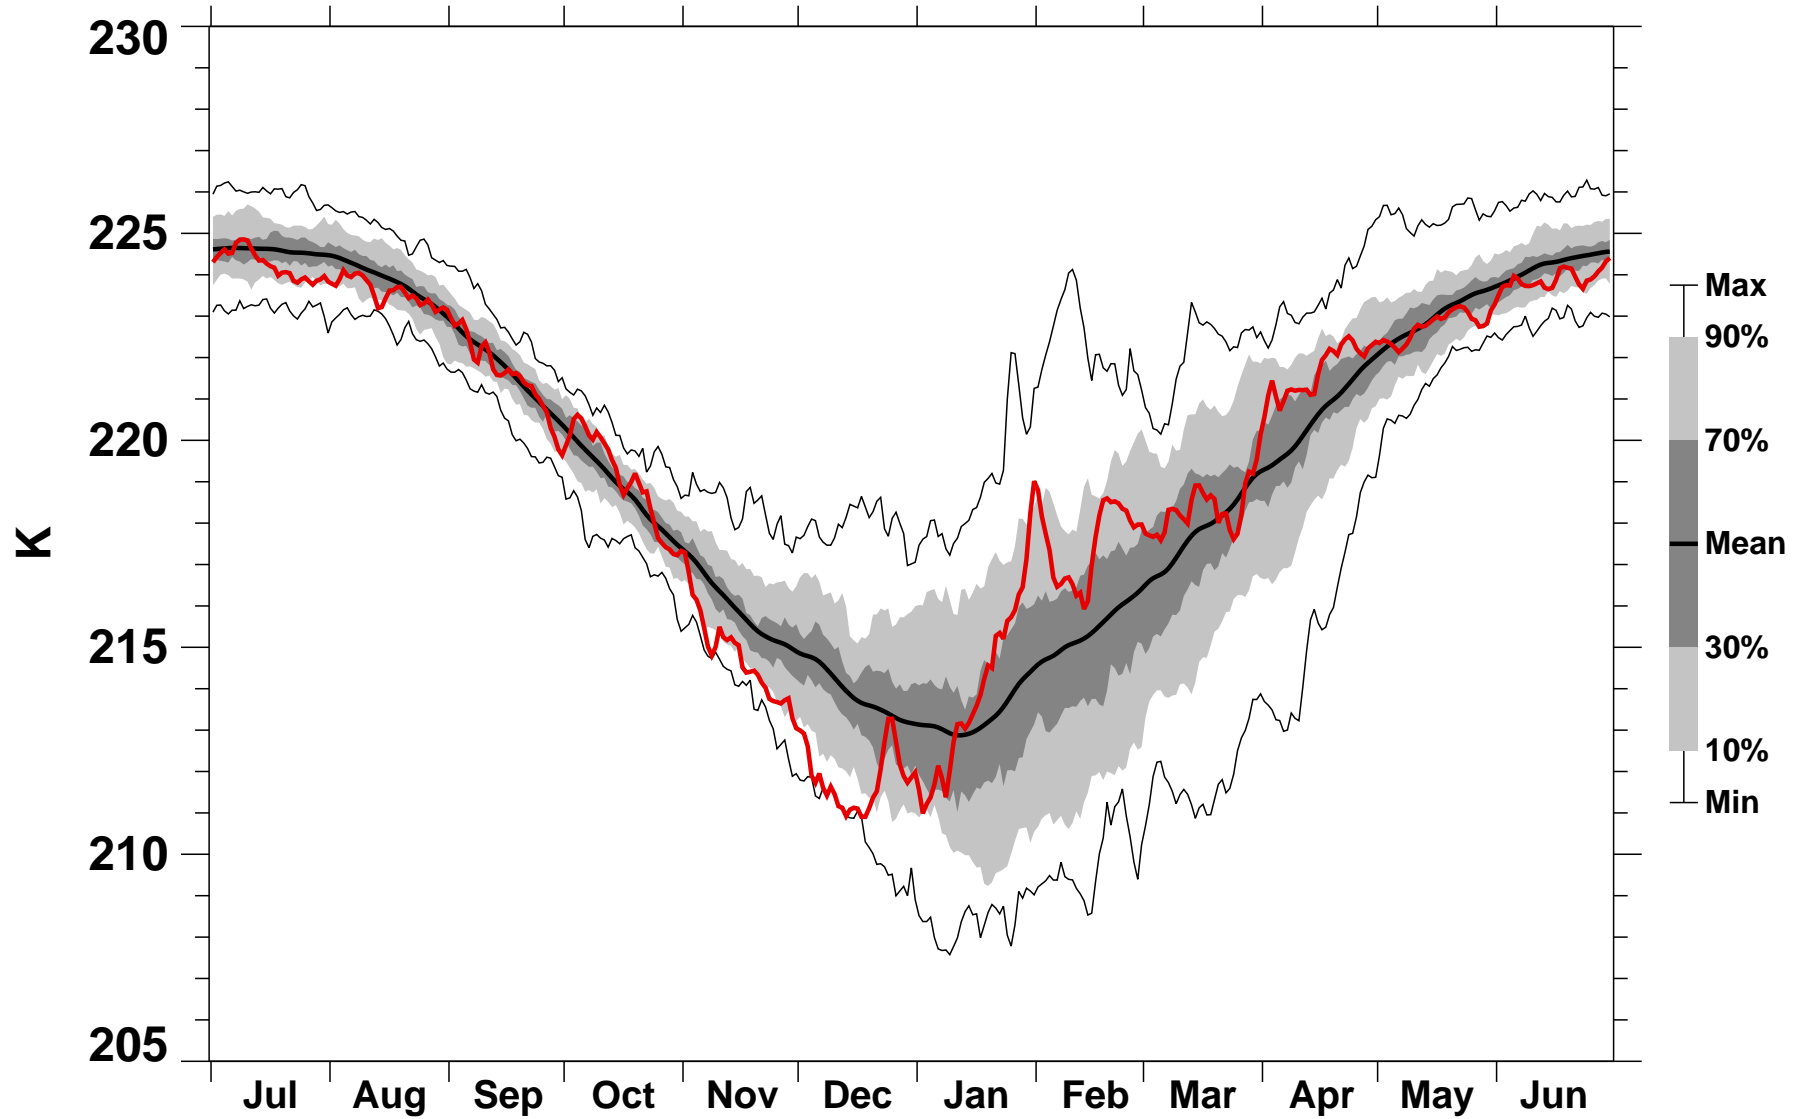

55-75°N Zonal Mean Temperature 100 hPa MERRA2

1978/1979–2021/2022

2011/2012