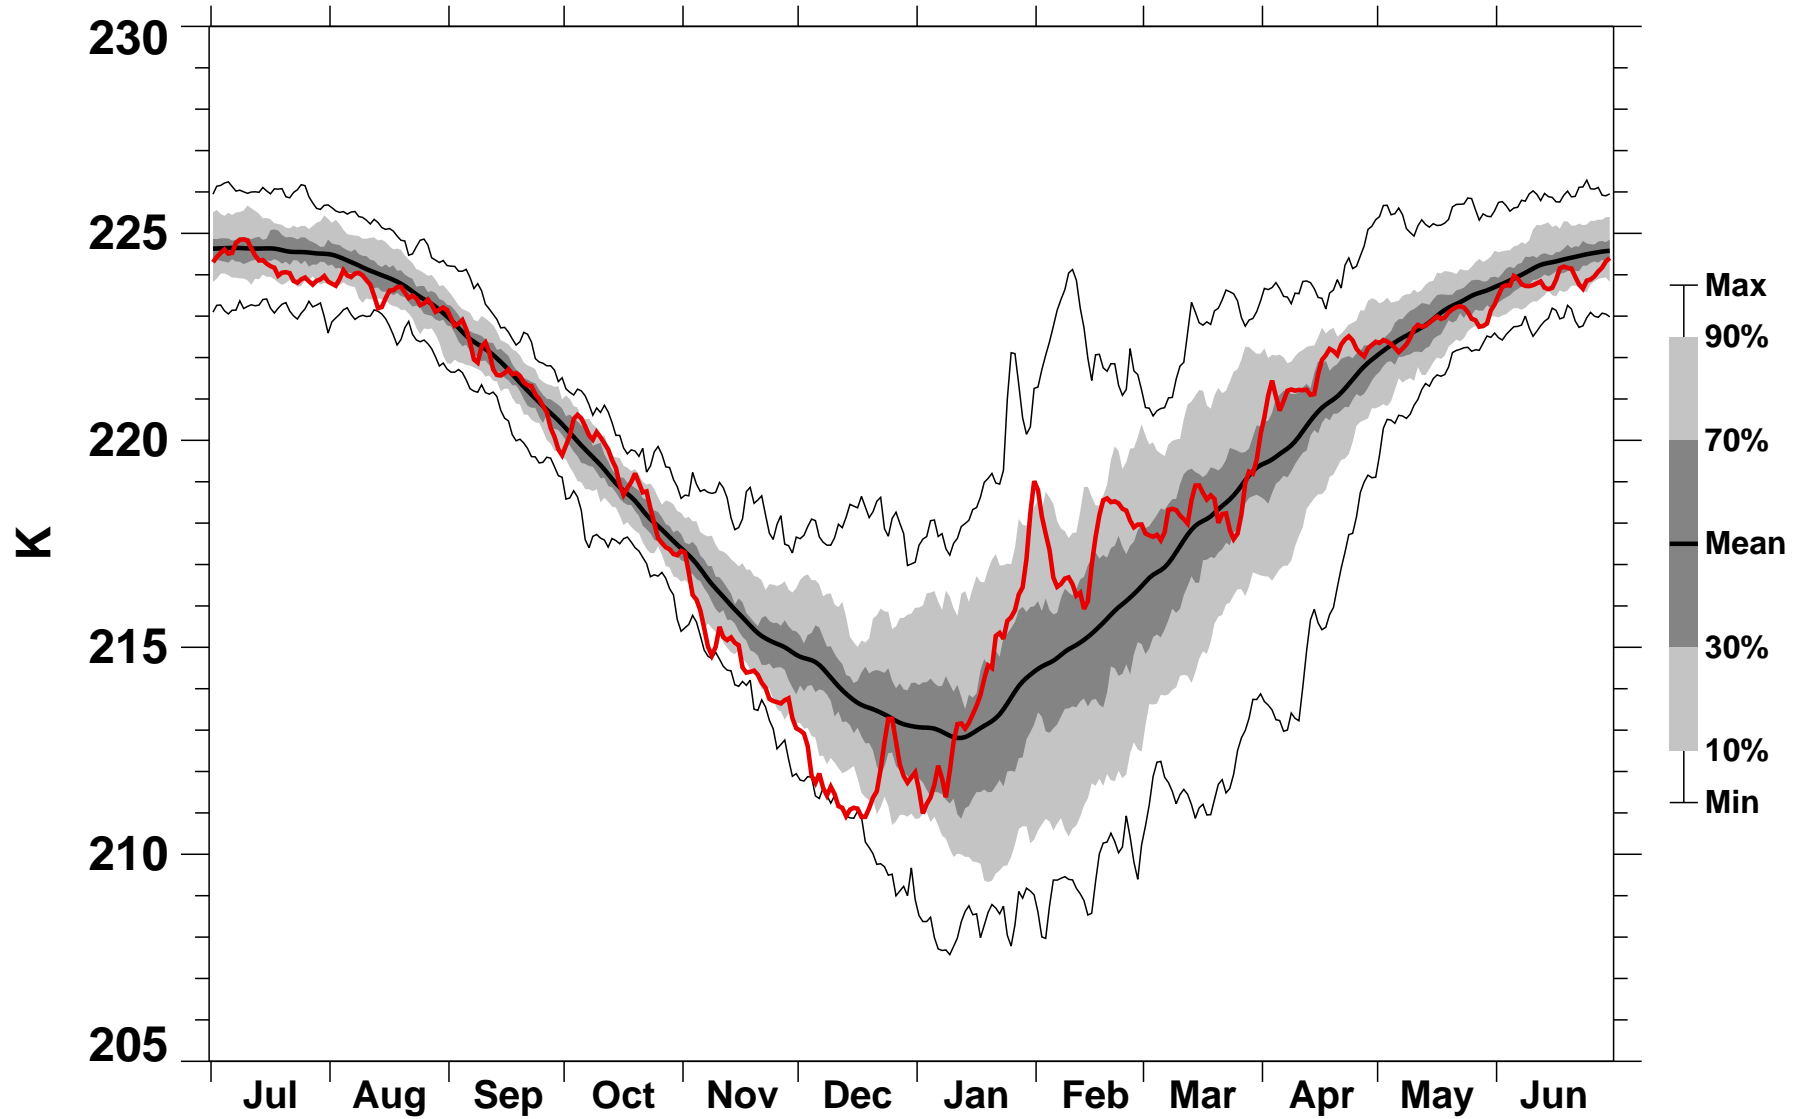

55-75°N Zonal Mean Temperature 100 hPa MERRA2

1978/1979–2024/2025

2011/2012