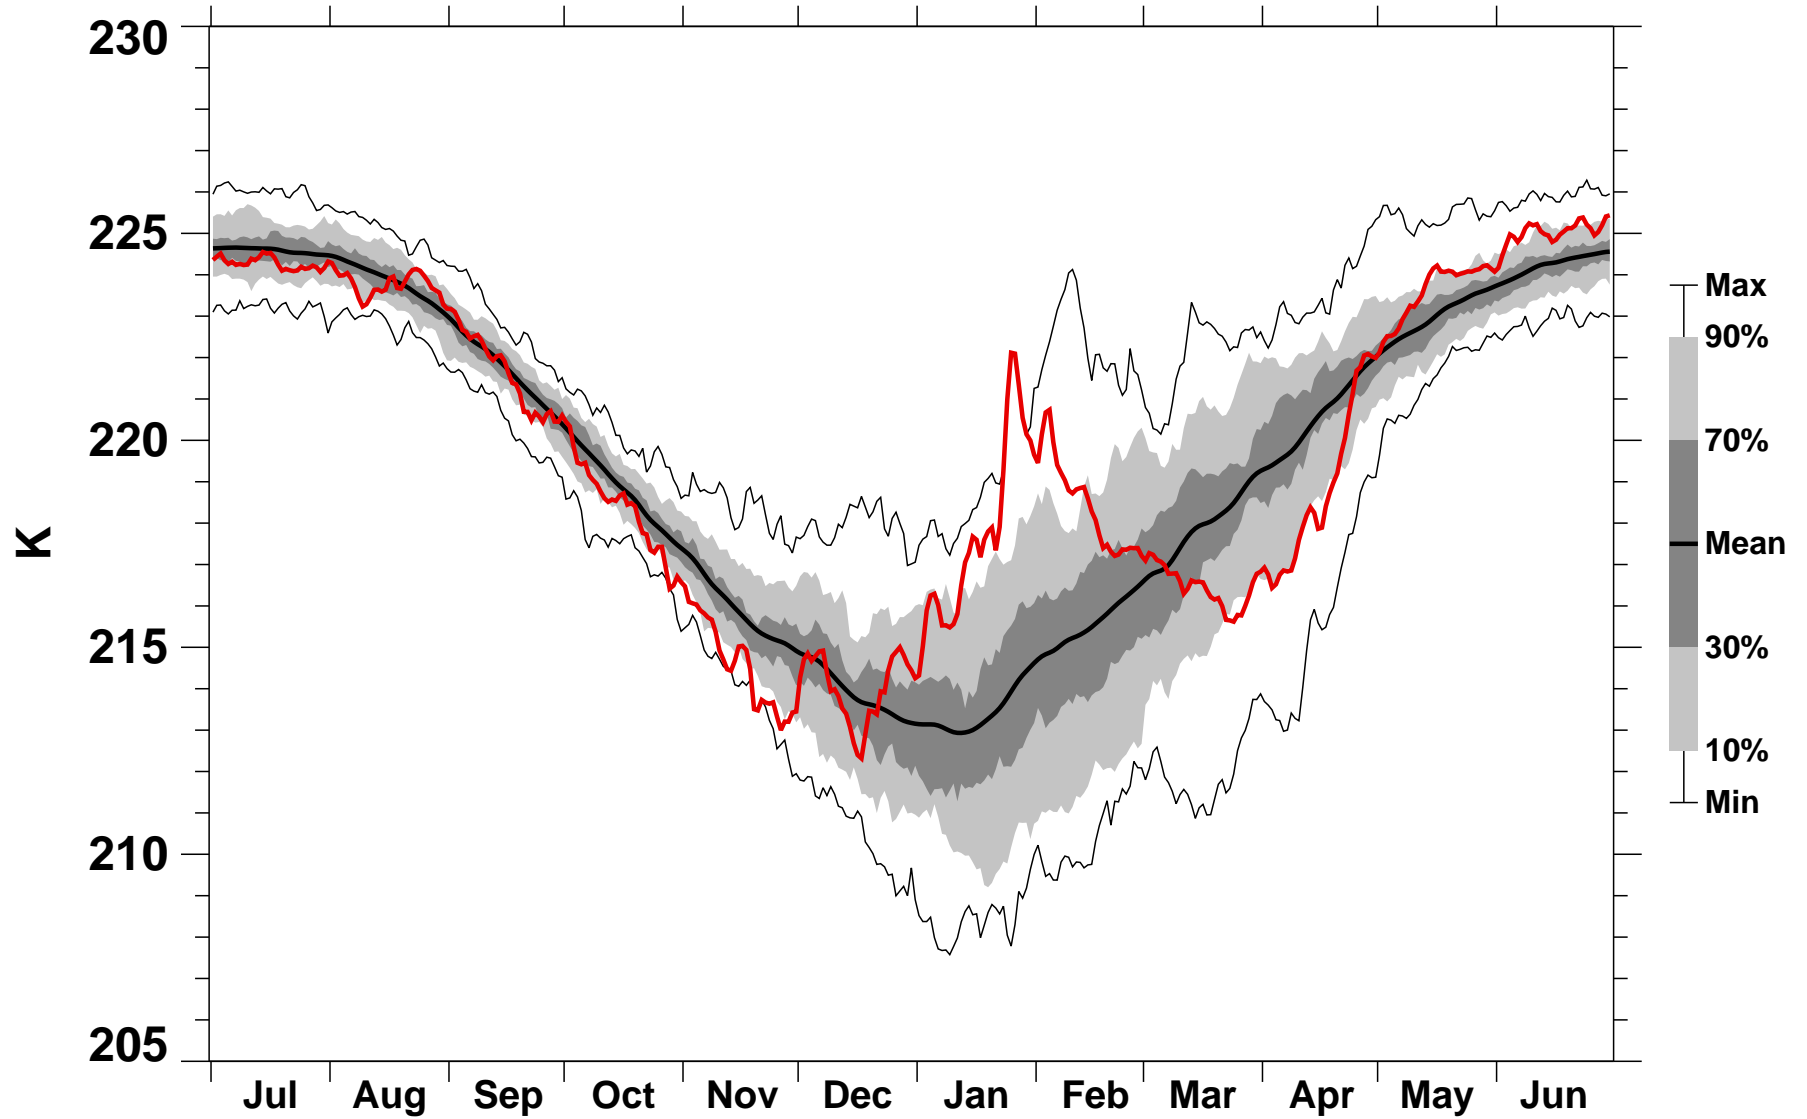

# 55-75°N Zonal Mean Temperature 100 hPa MERRA2

1978/1979–2020/2021

2012/2013