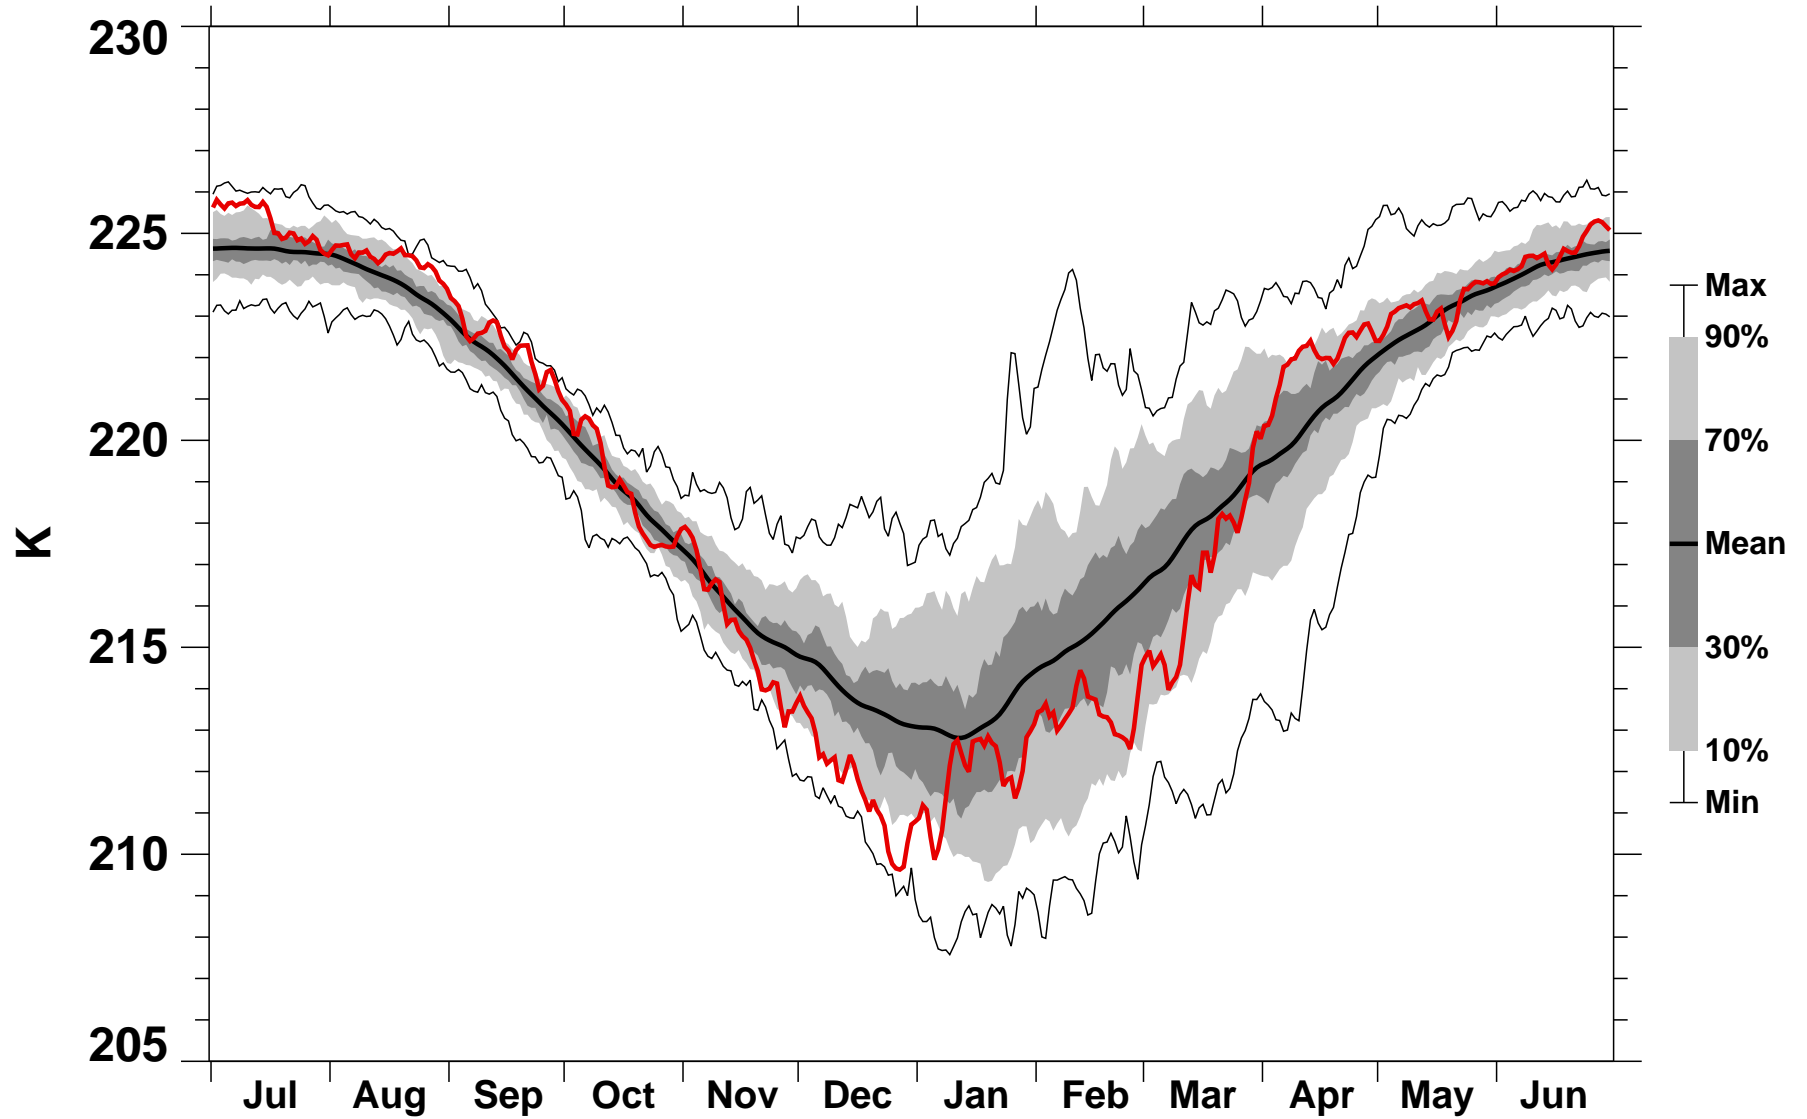

# 55-75°N Zonal Mean Temperature 100 hPa MERRA2

1978/1979–2024/2025

2013/2014