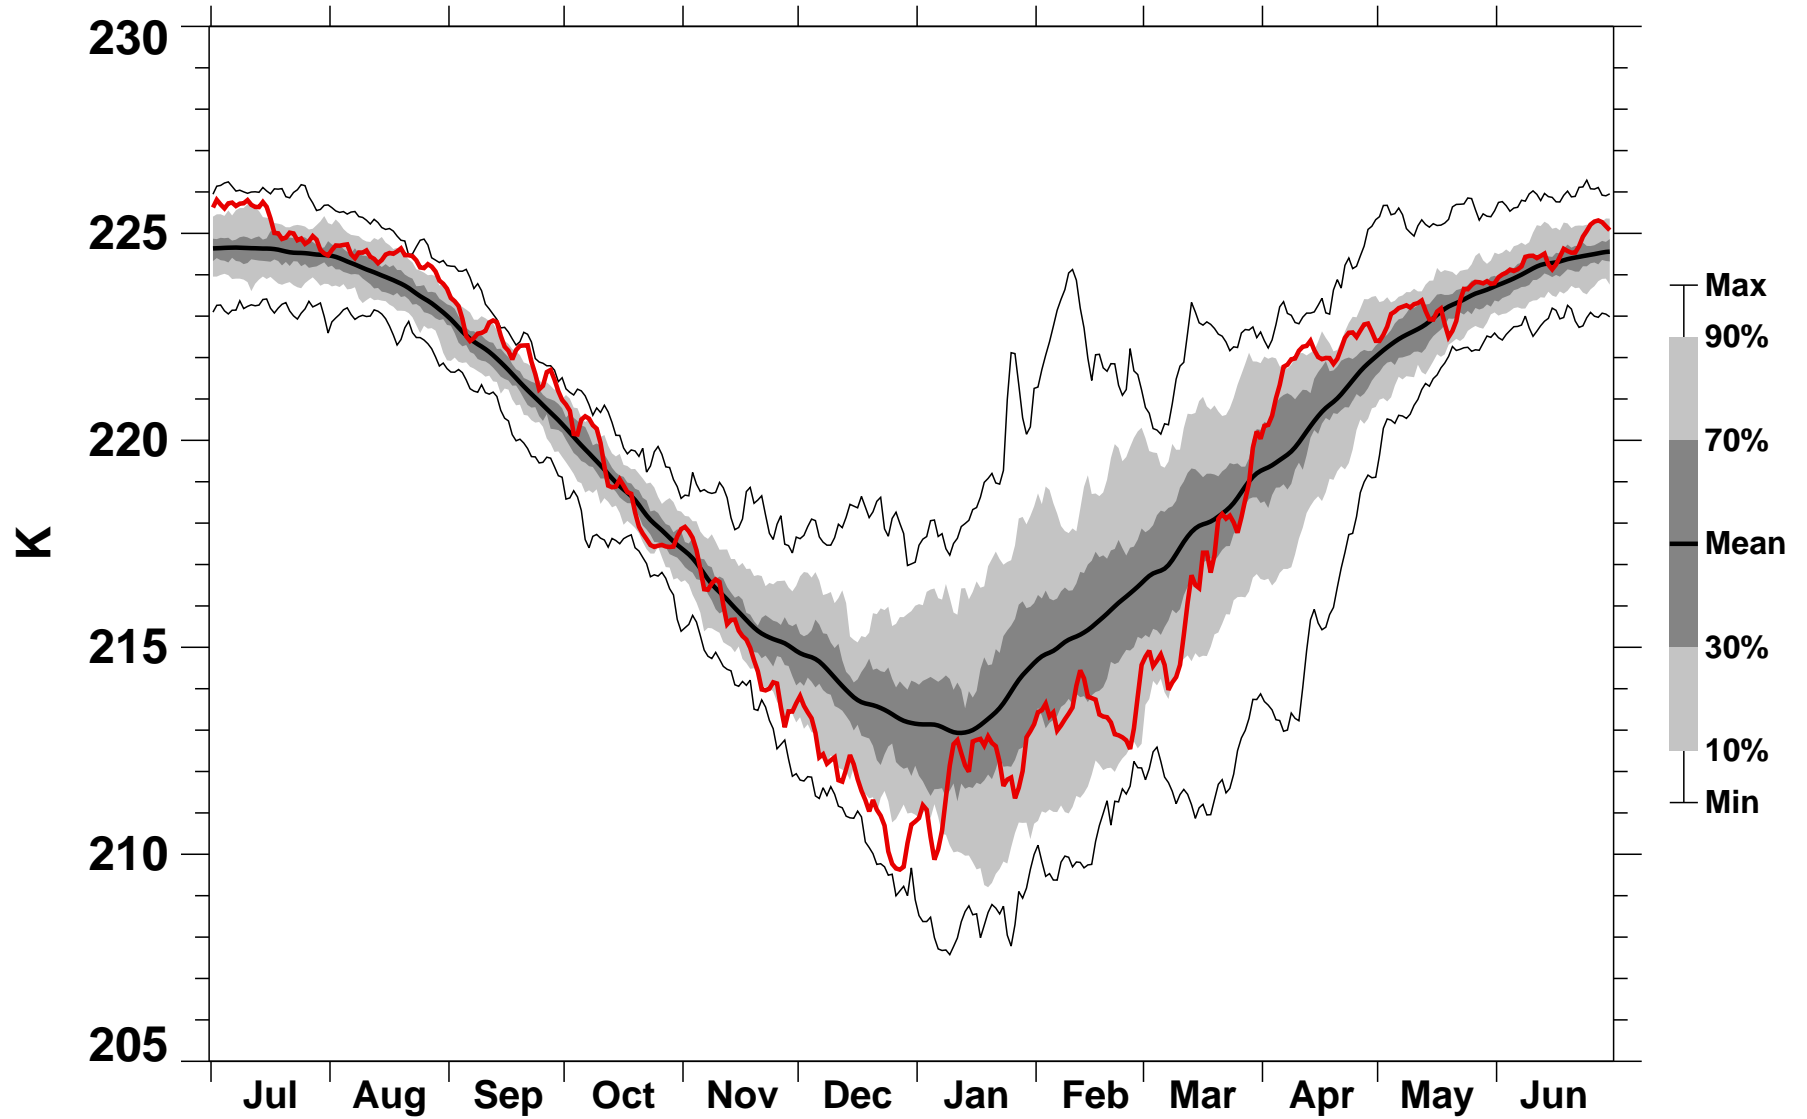

55-75°N Zonal Mean Temperature 100 hPa MERRA2

1978/1979–2020/2021

2013/2014