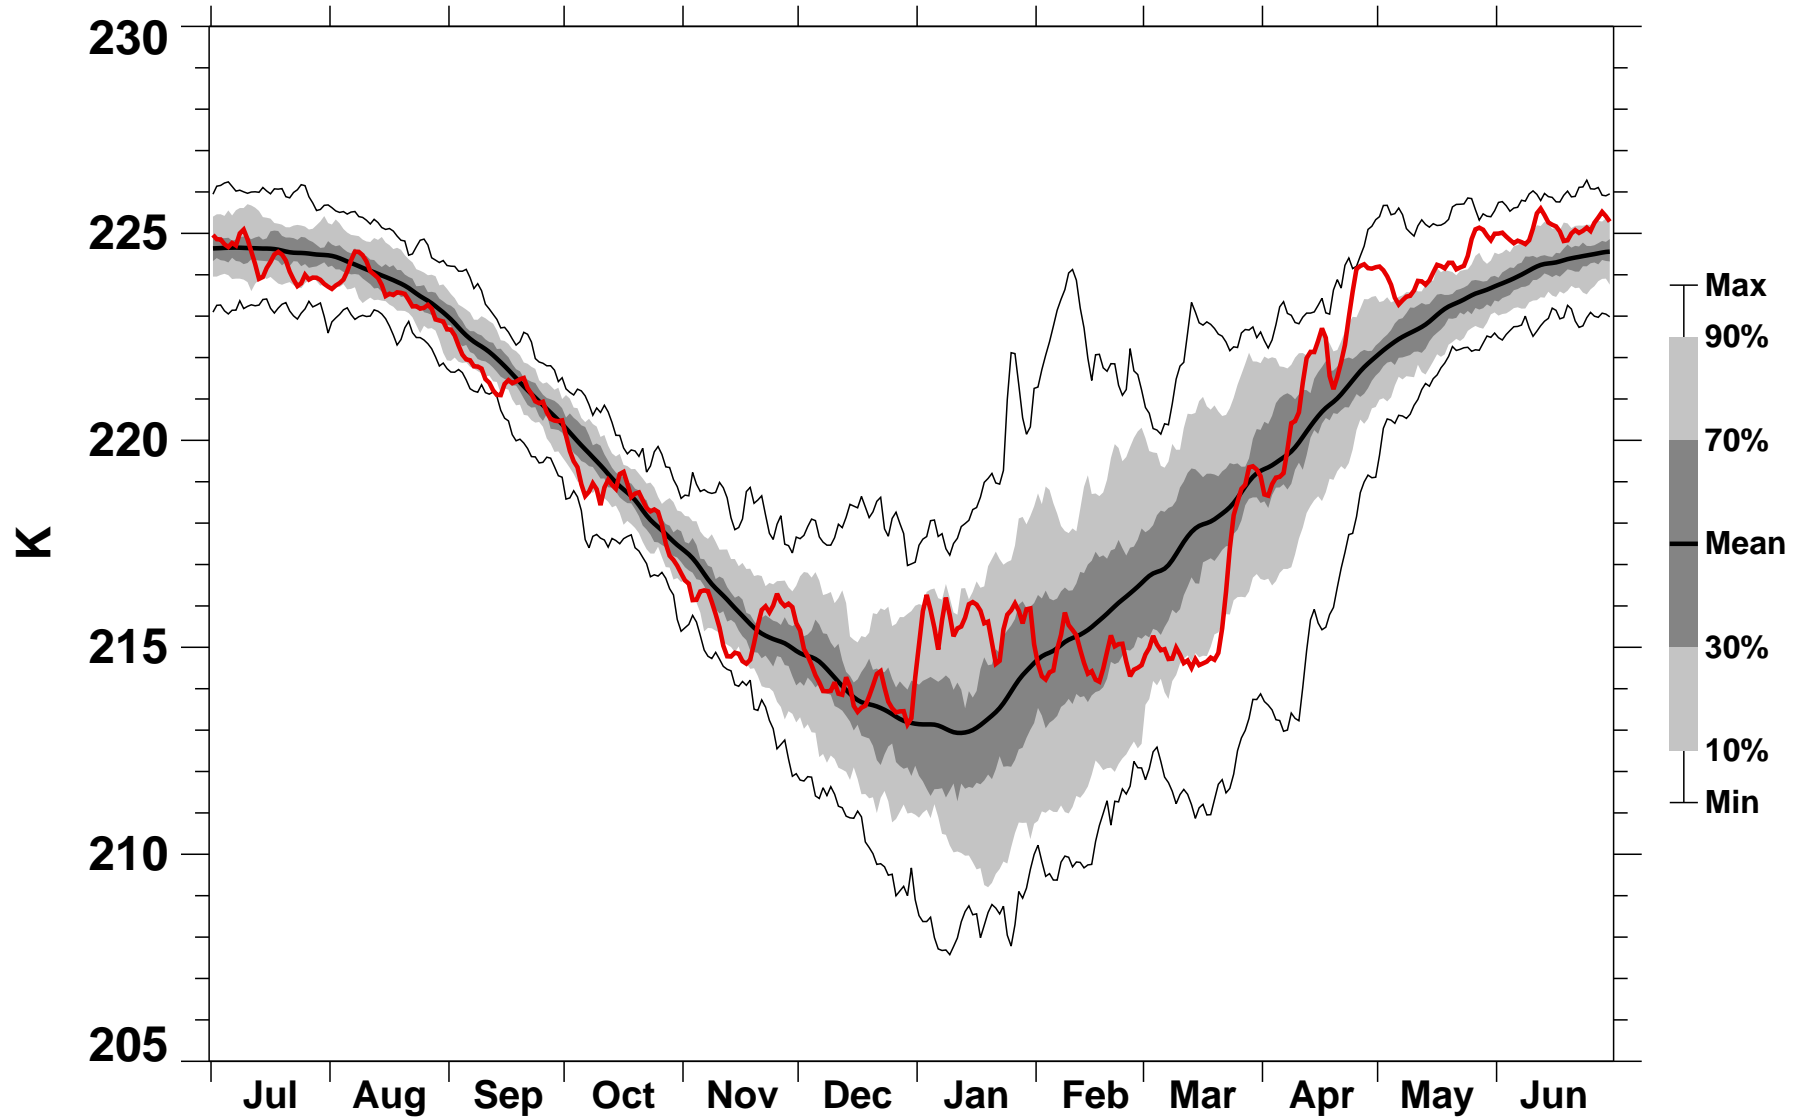

55-75°N Zonal Mean Temperature 100 hPa MERRA2

1978/1979–2020/2021

2014/2015