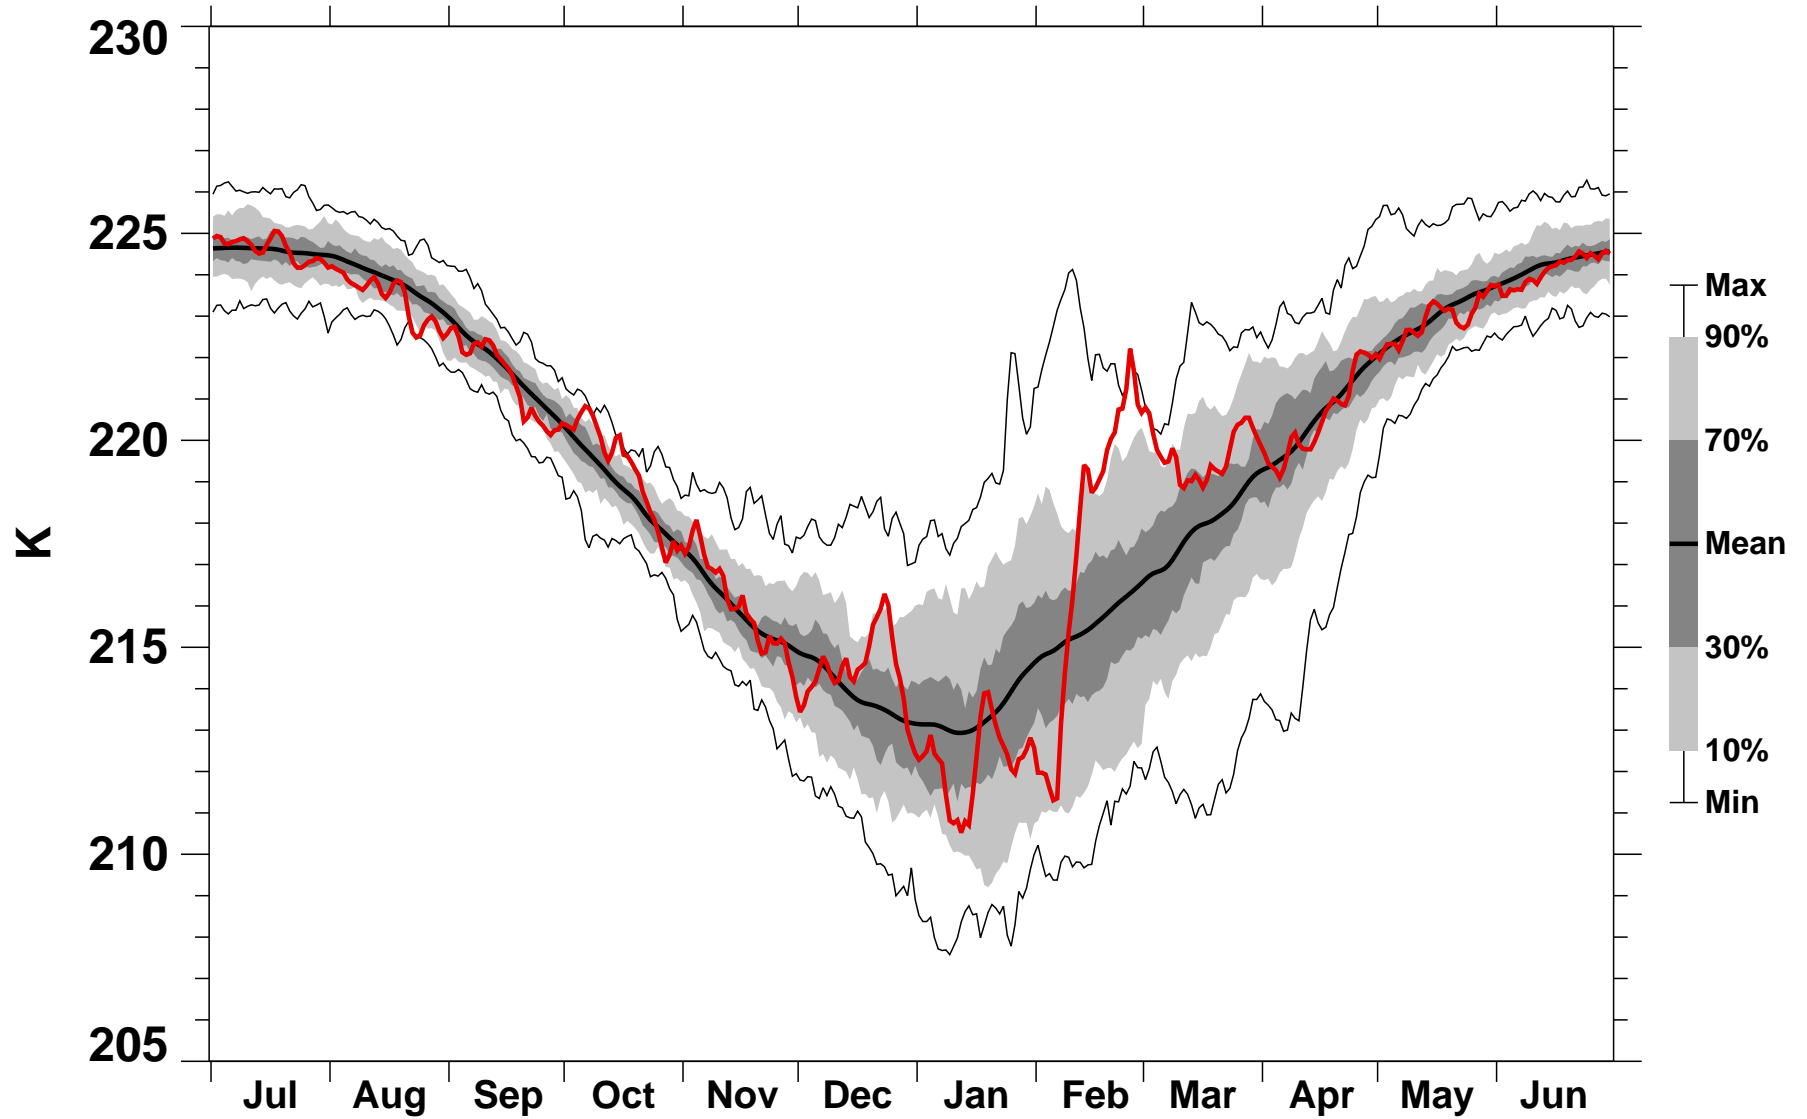

55-75°N Zonal Mean Temperature 100 hPa MERRA2

1978/1979-2020/2021

2017/2018