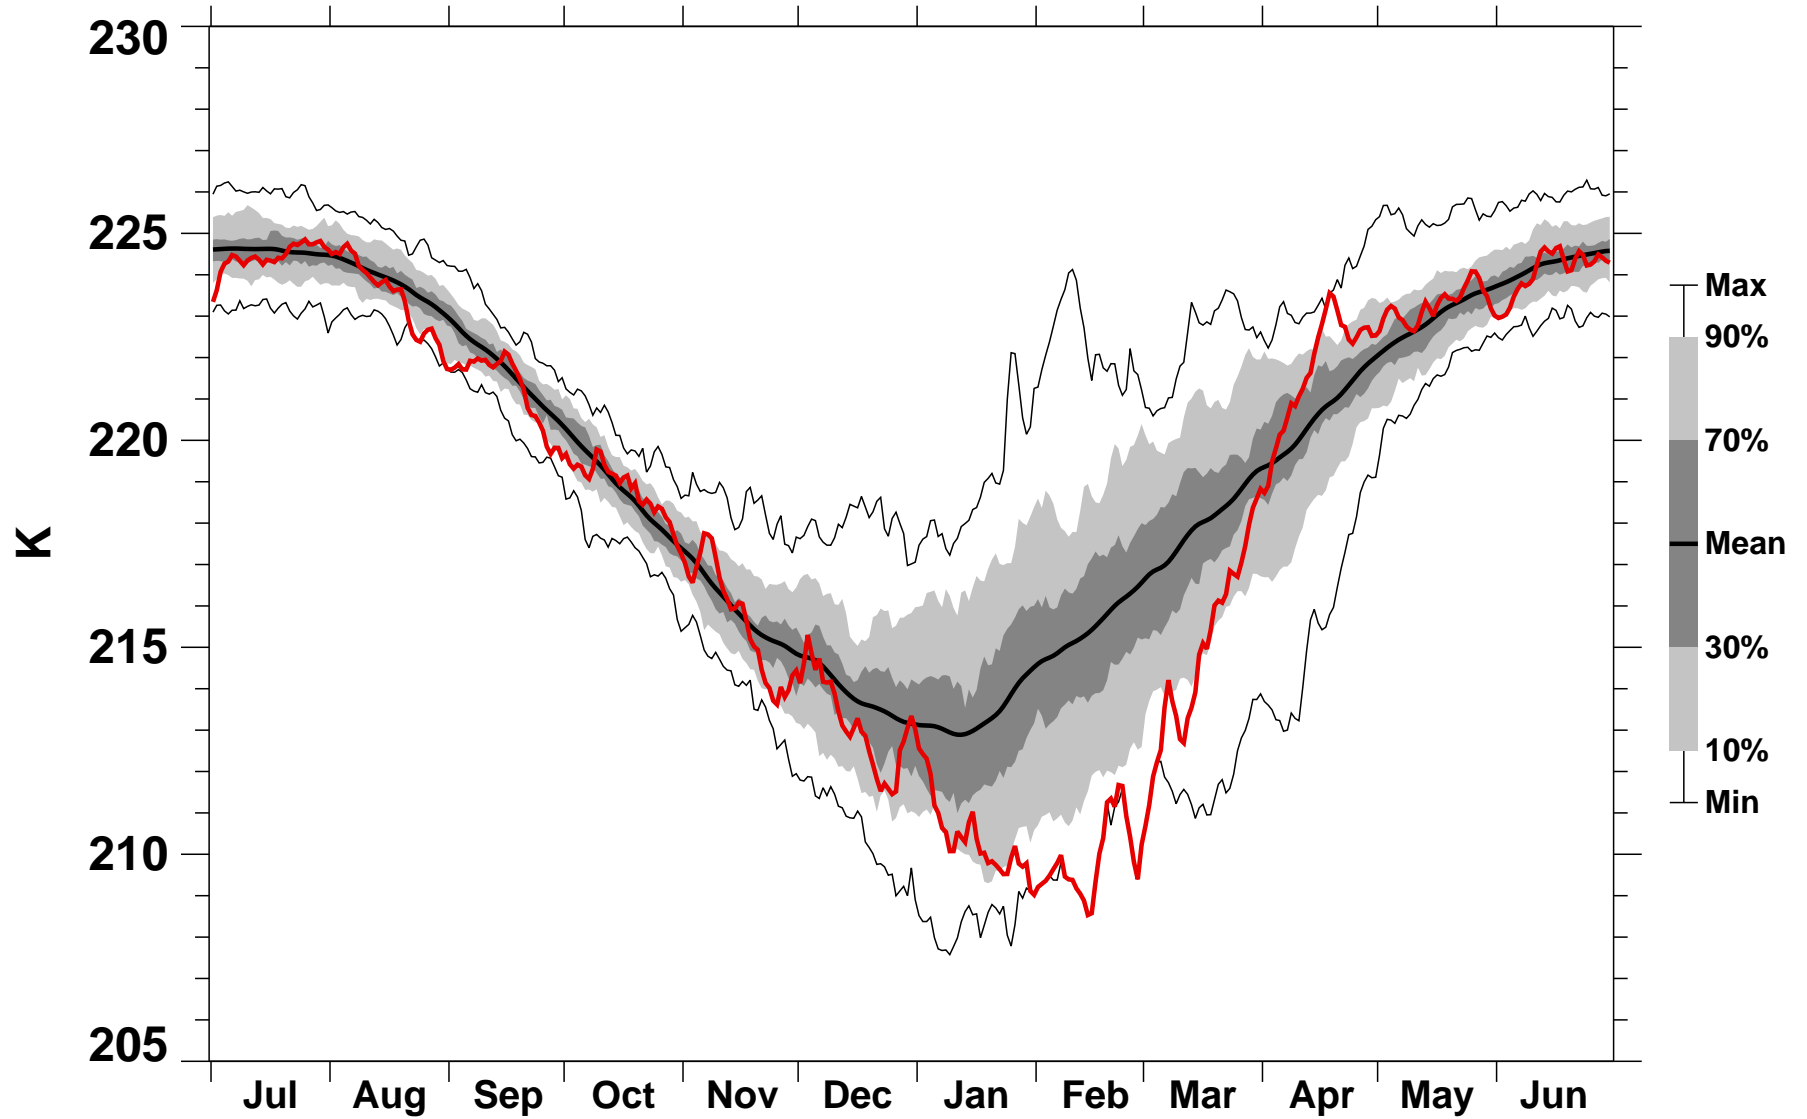

55-75°N Zonal Mean Temperature 100 hPa MERRA2

1978/1979–2023/2024

2021/2022