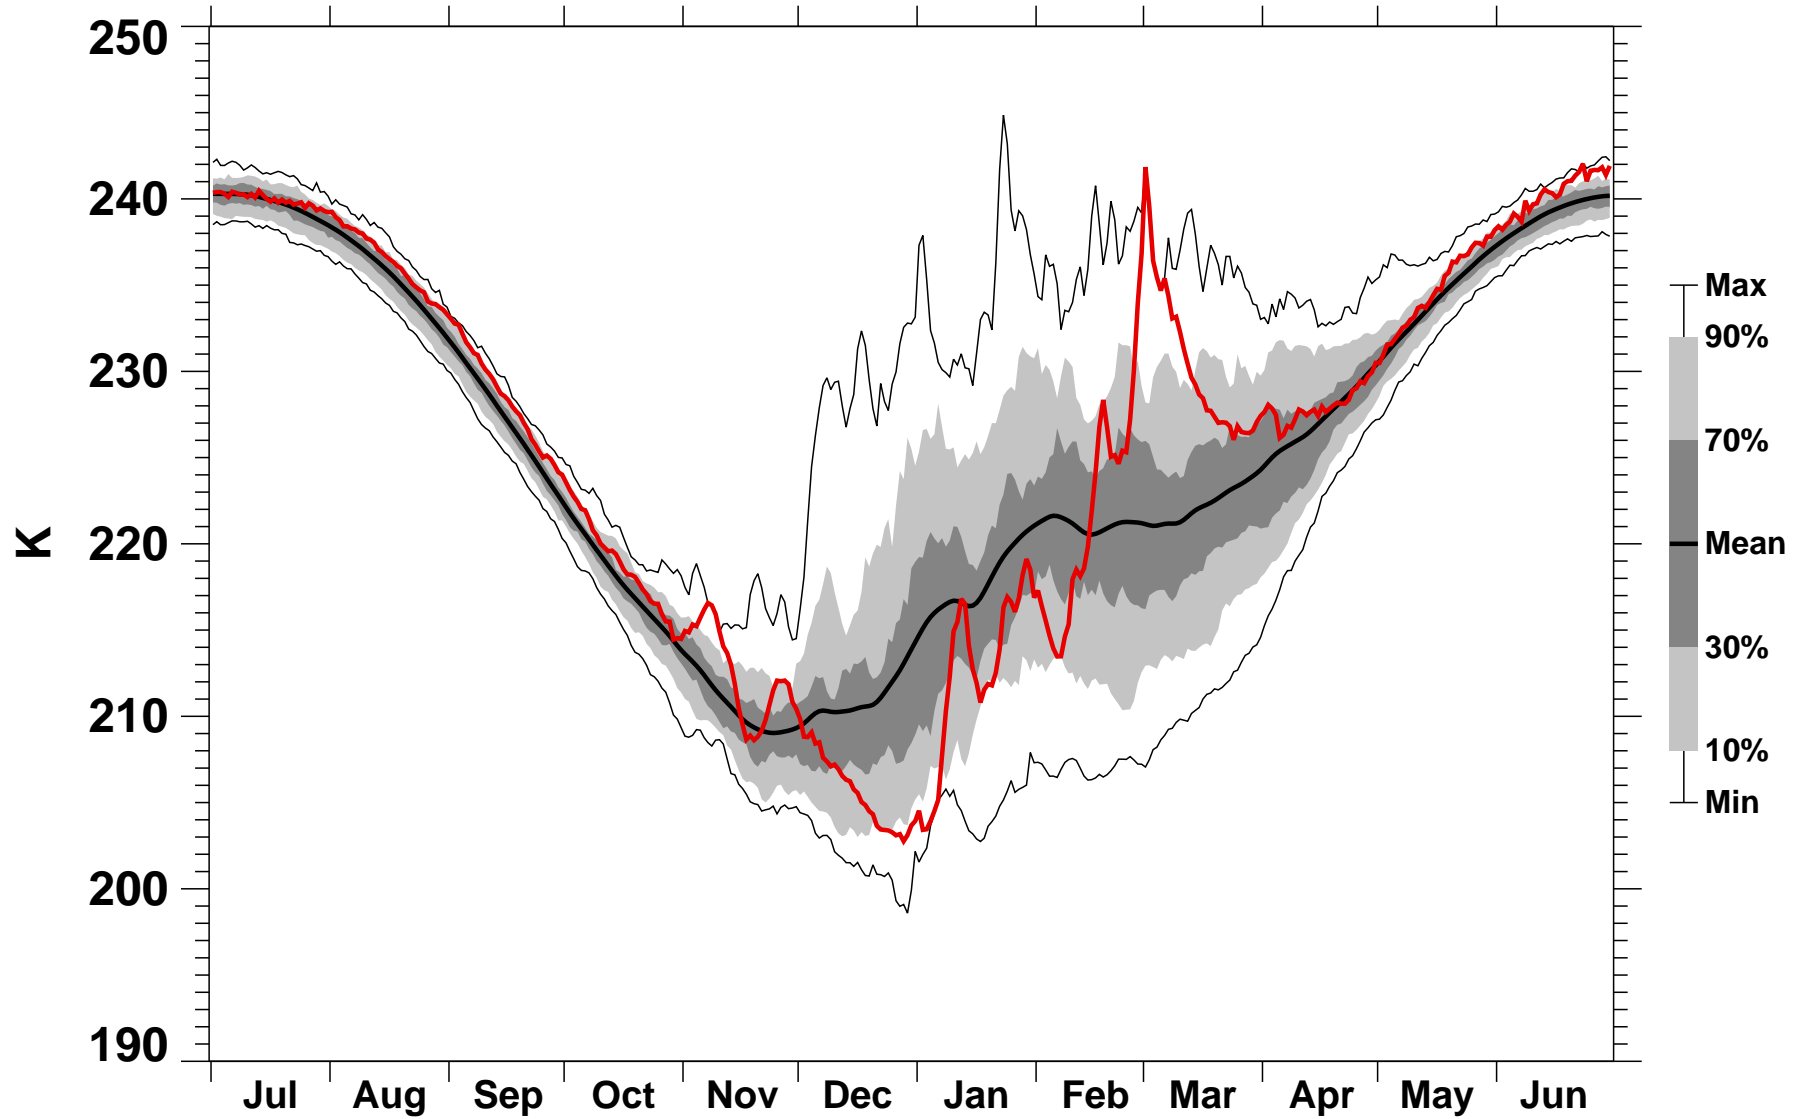

55-75°N Zonal Mean Temperature 10 hPa MERRA2

1978/1979-2020/2021

1979/1980