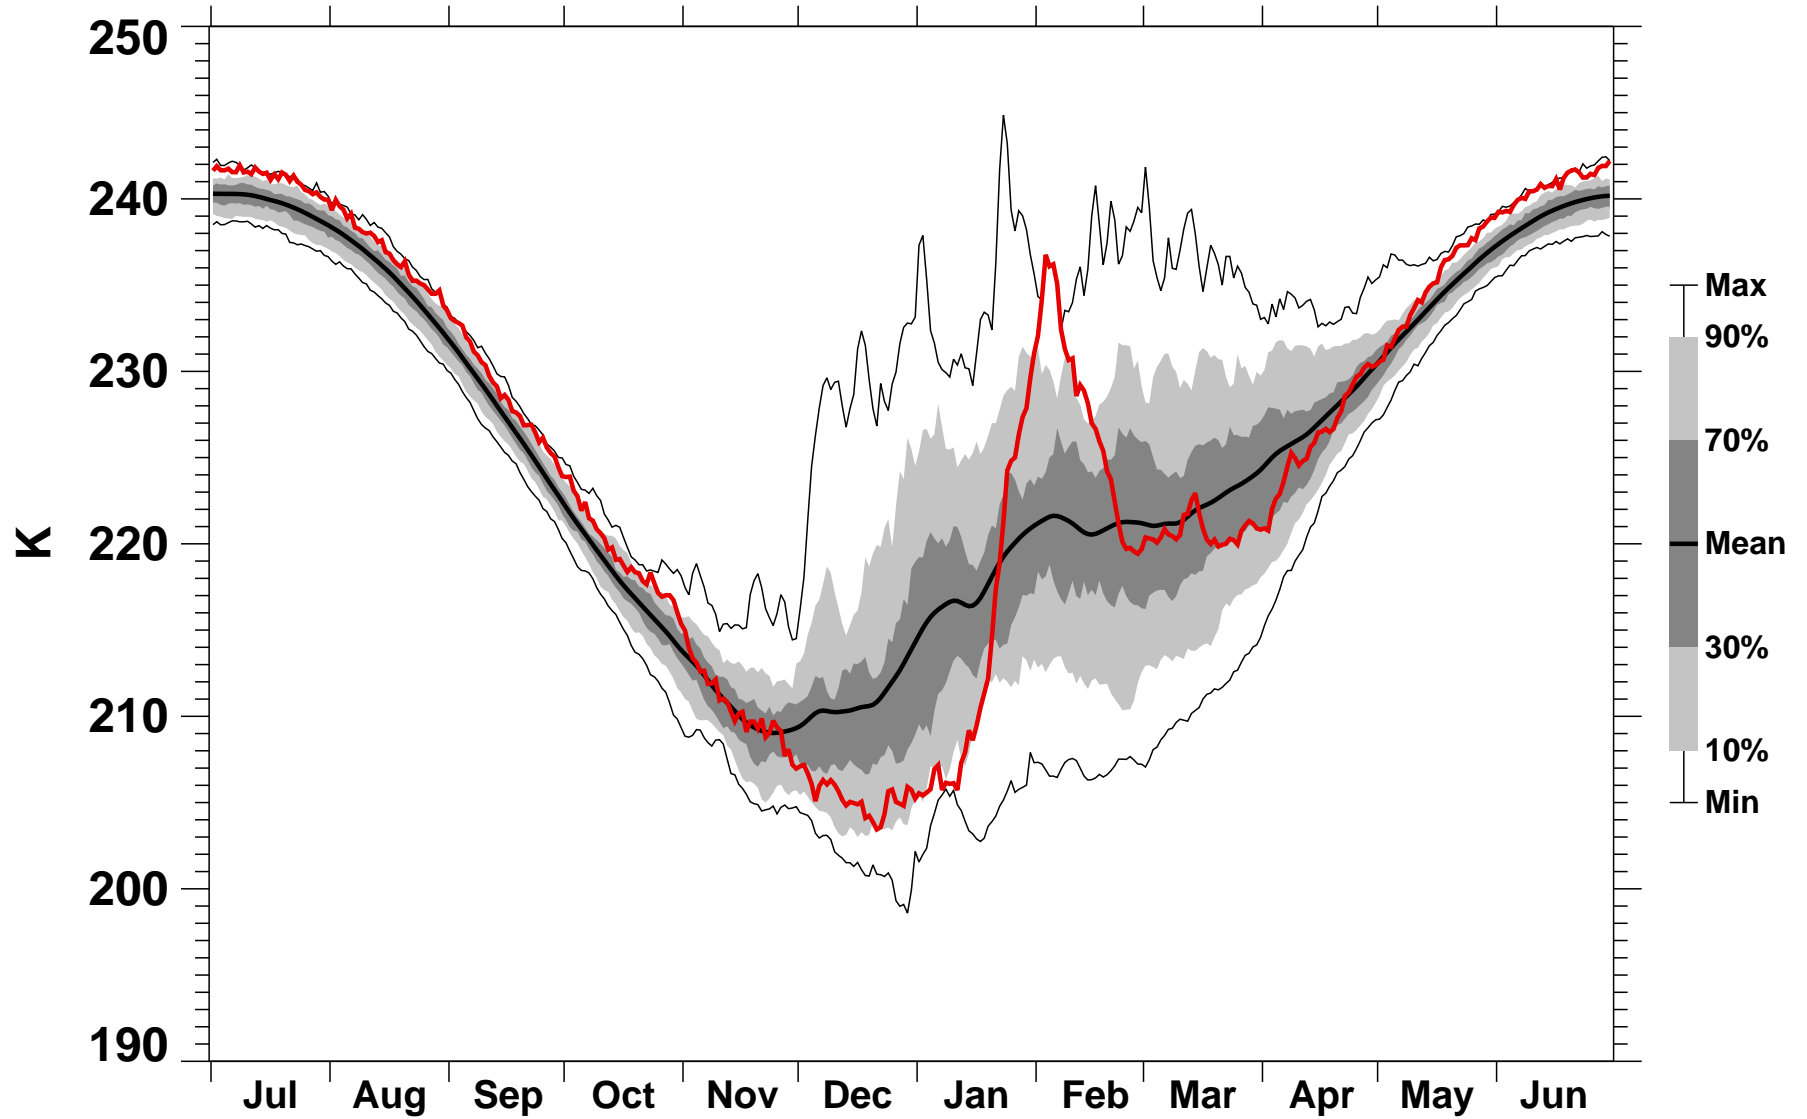

# 55-75°N Zonal Mean Temperature 10 hPa MERRA2

1978/1979–2020/2021

1980/1981