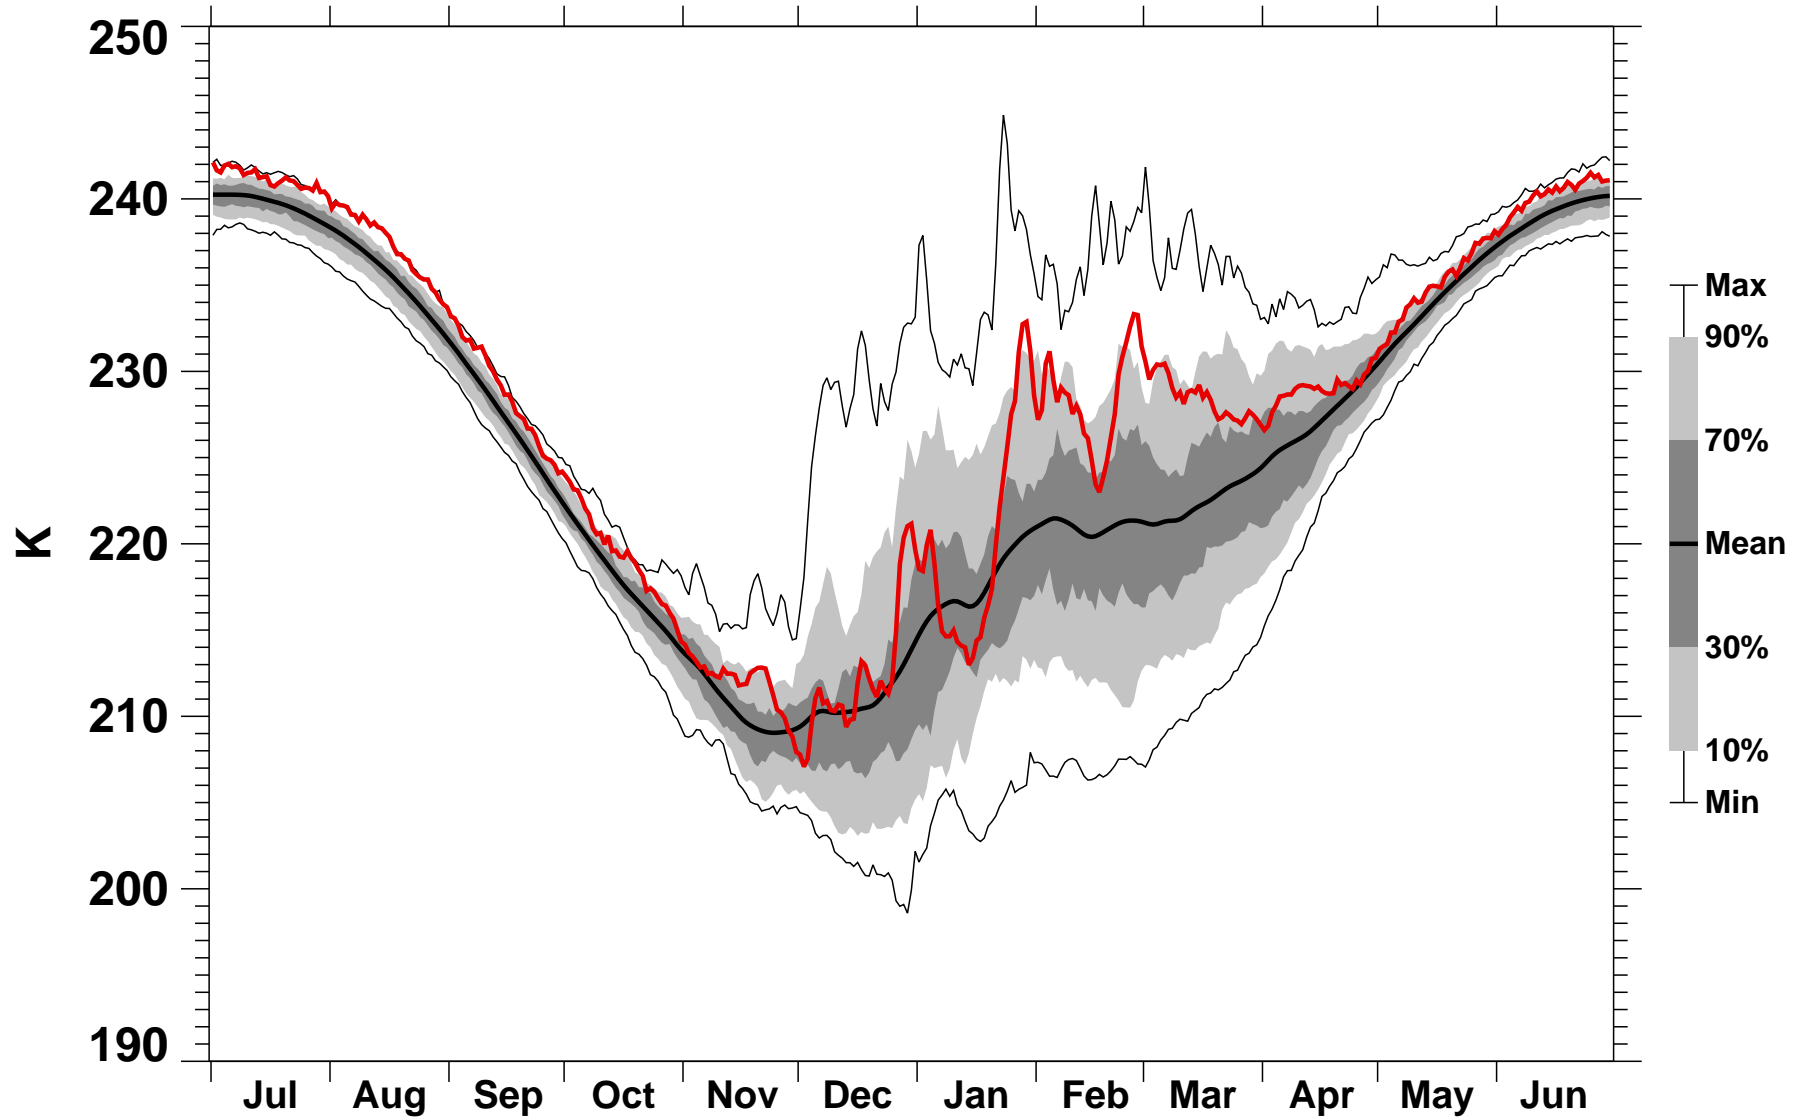

55-75°N Zonal Mean Temperature 10 hPa MERRA2

1978/1979-2021/2022

1982/1983