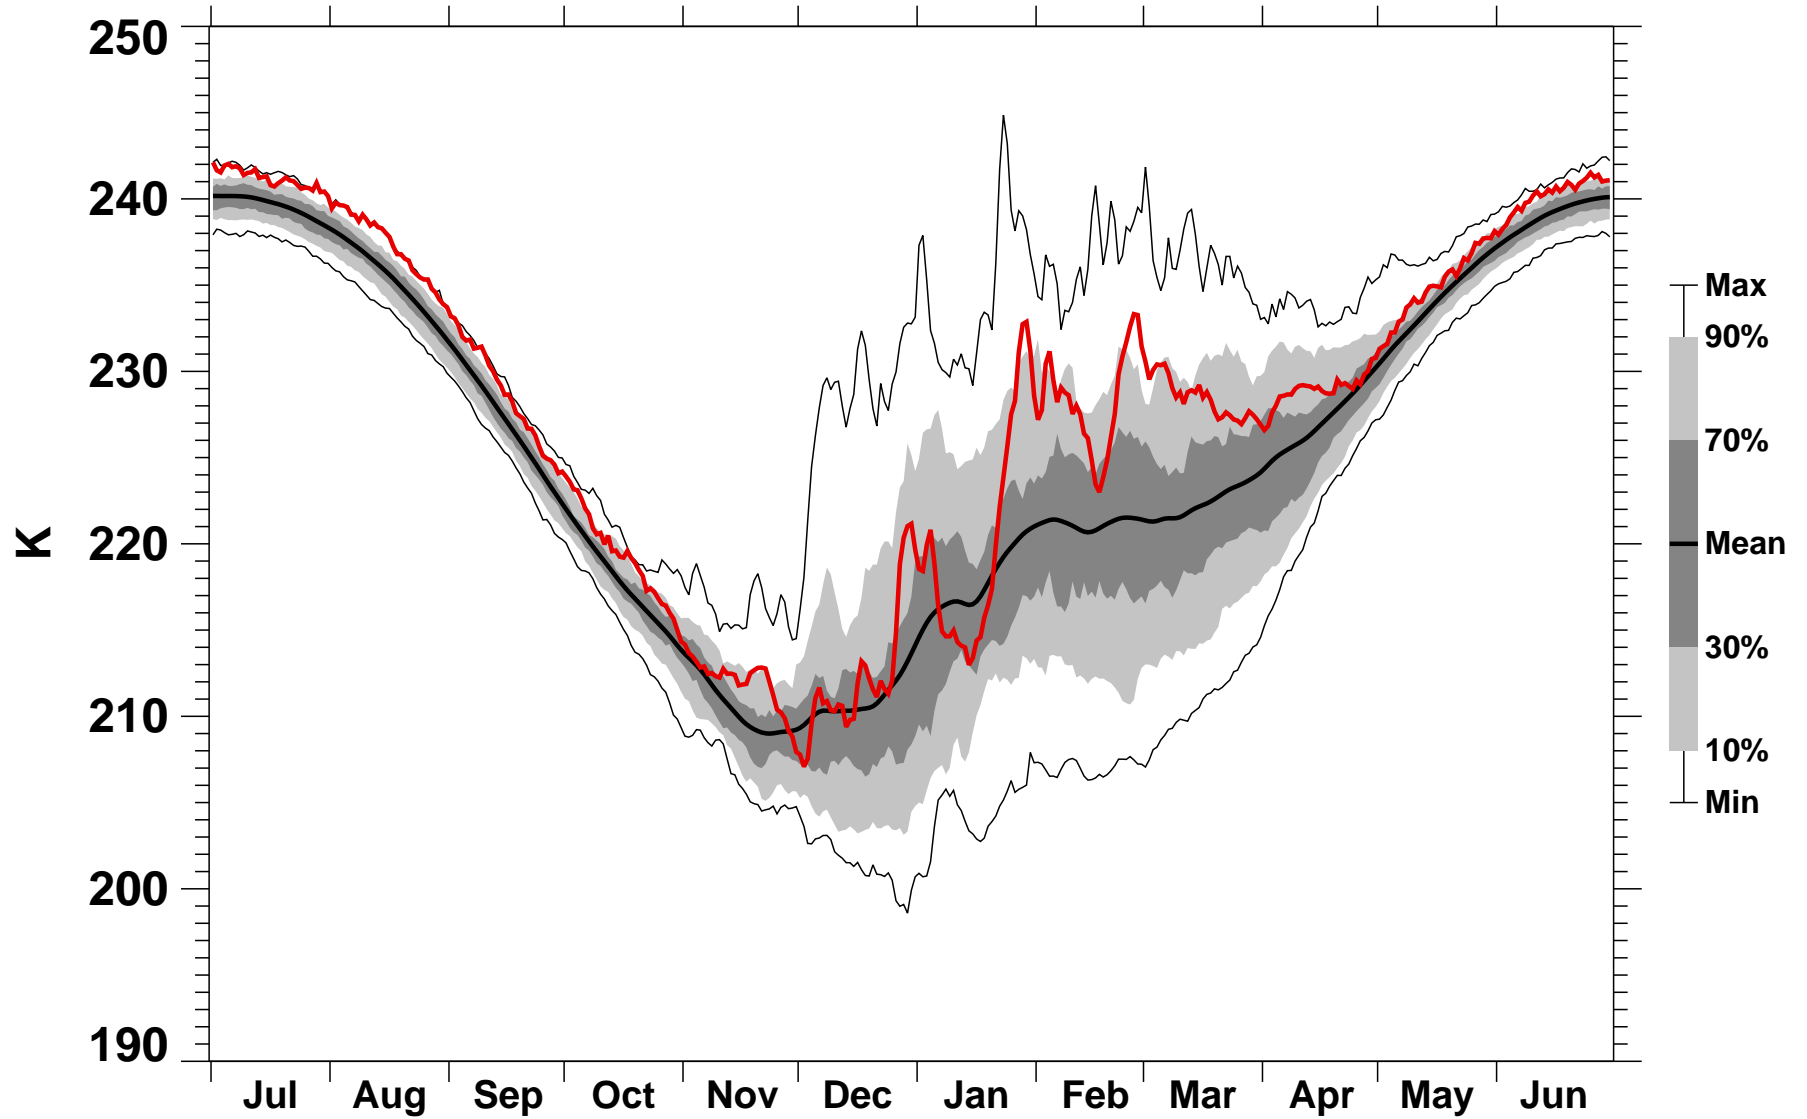

55-75°N Zonal Mean Temperature 10 hPa MERRA2

1978/1979–2023/2024

1982/1983