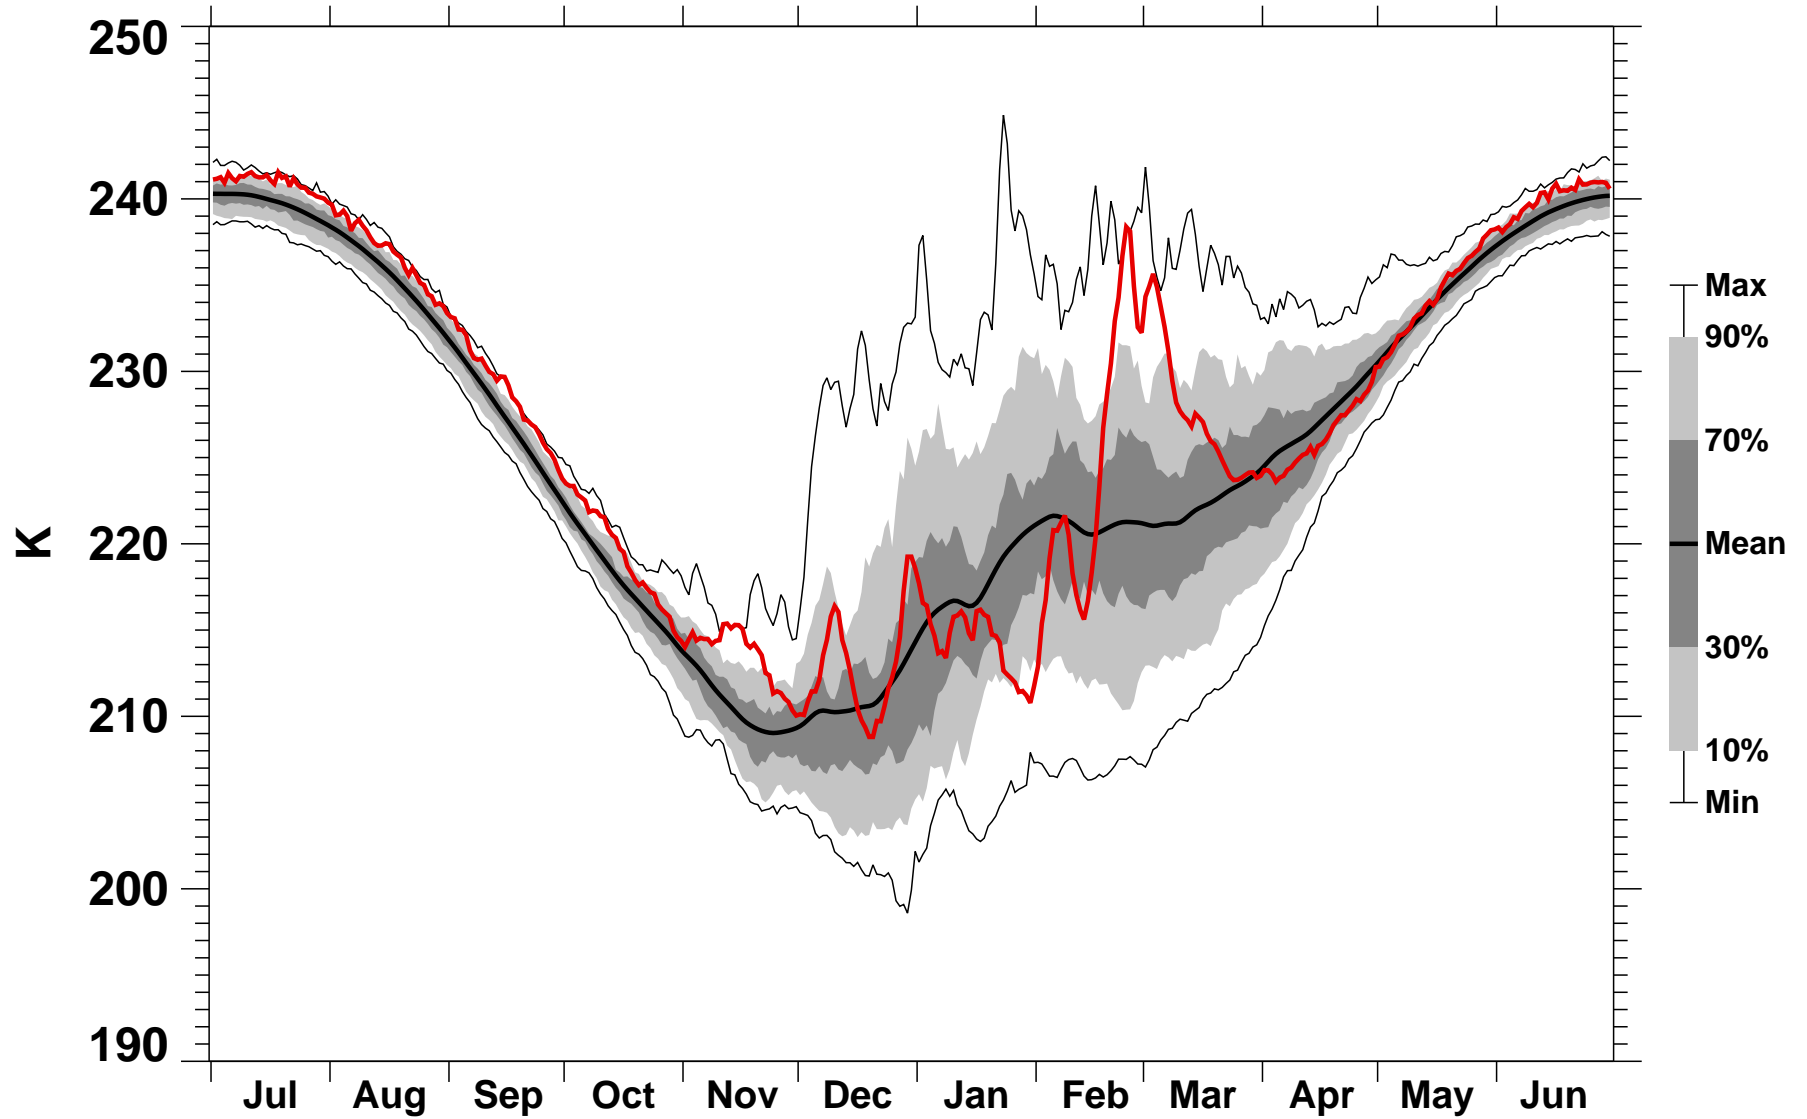

55-75°N Zonal Mean Temperature 10 hPa MERRA2

1978/1979–2020/2021

1983/1984