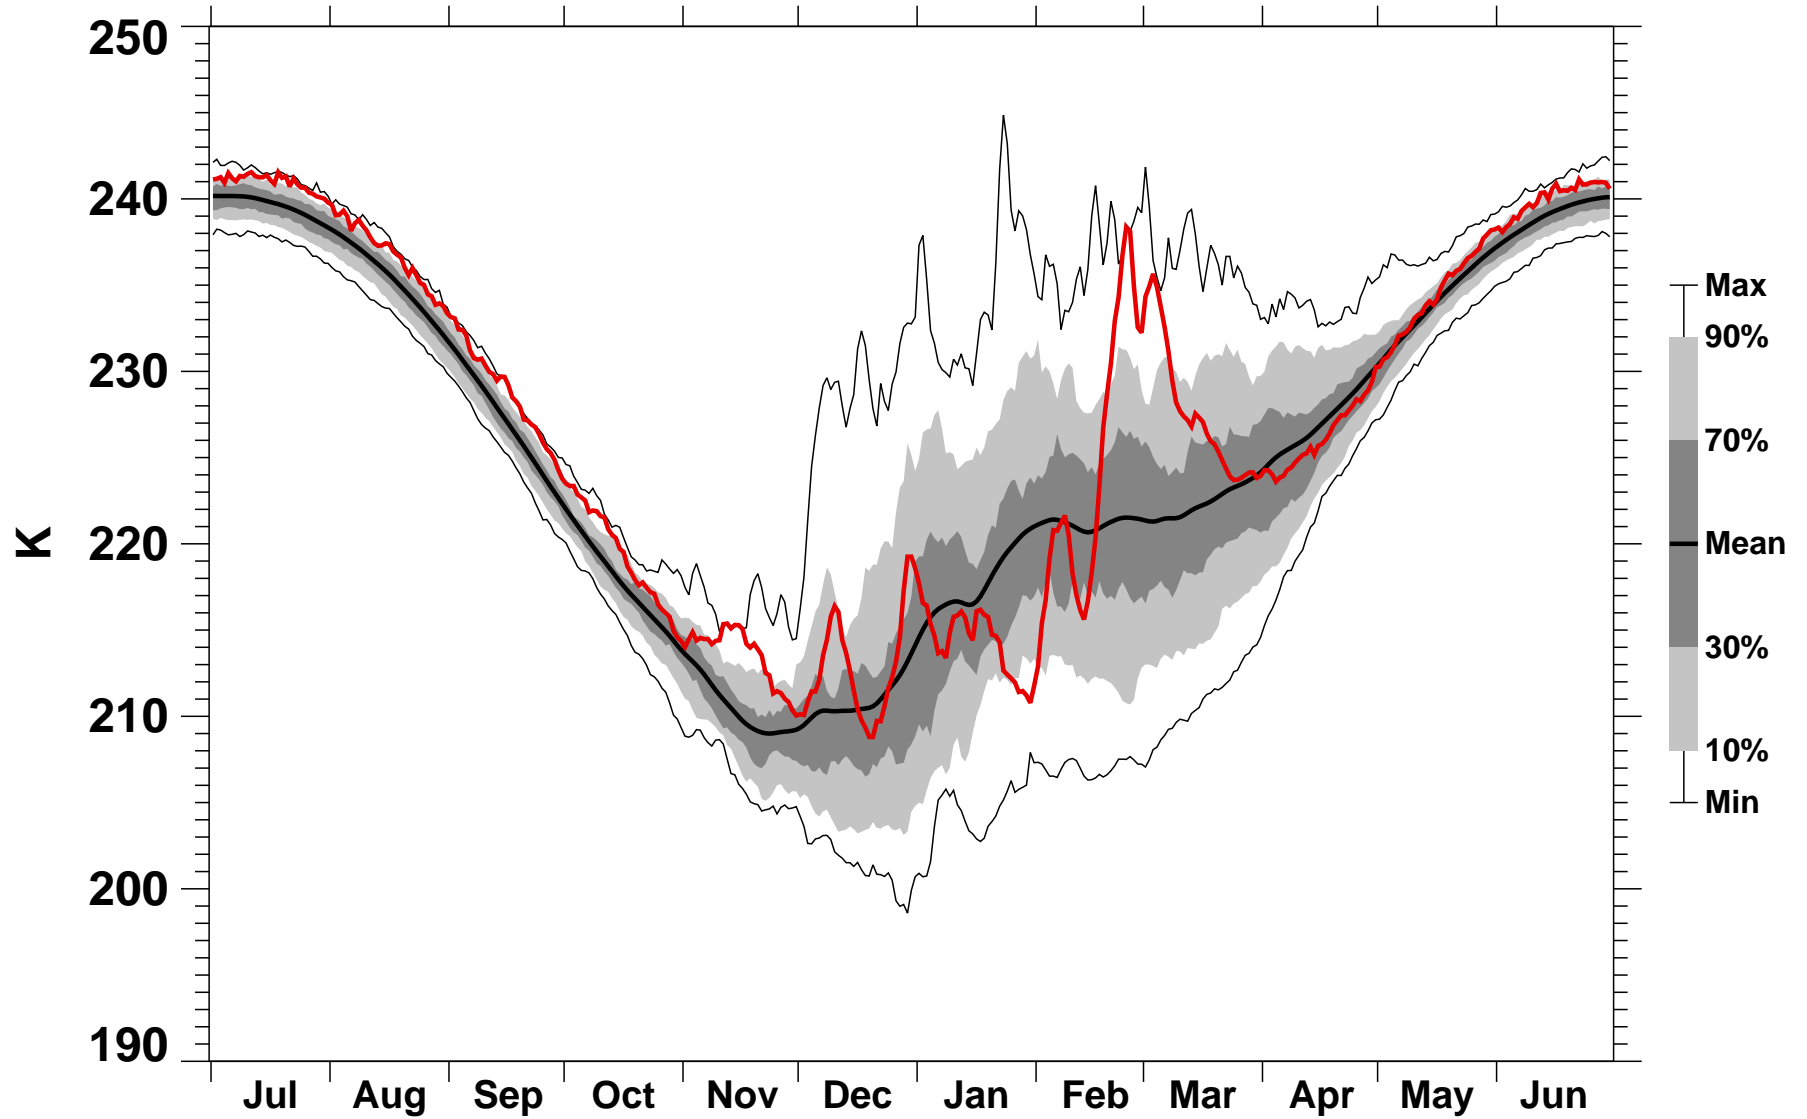

# 55-75°N Zonal Mean Temperature 10 hPa MERRA2

1978/1979-2023/2024

1983/1984