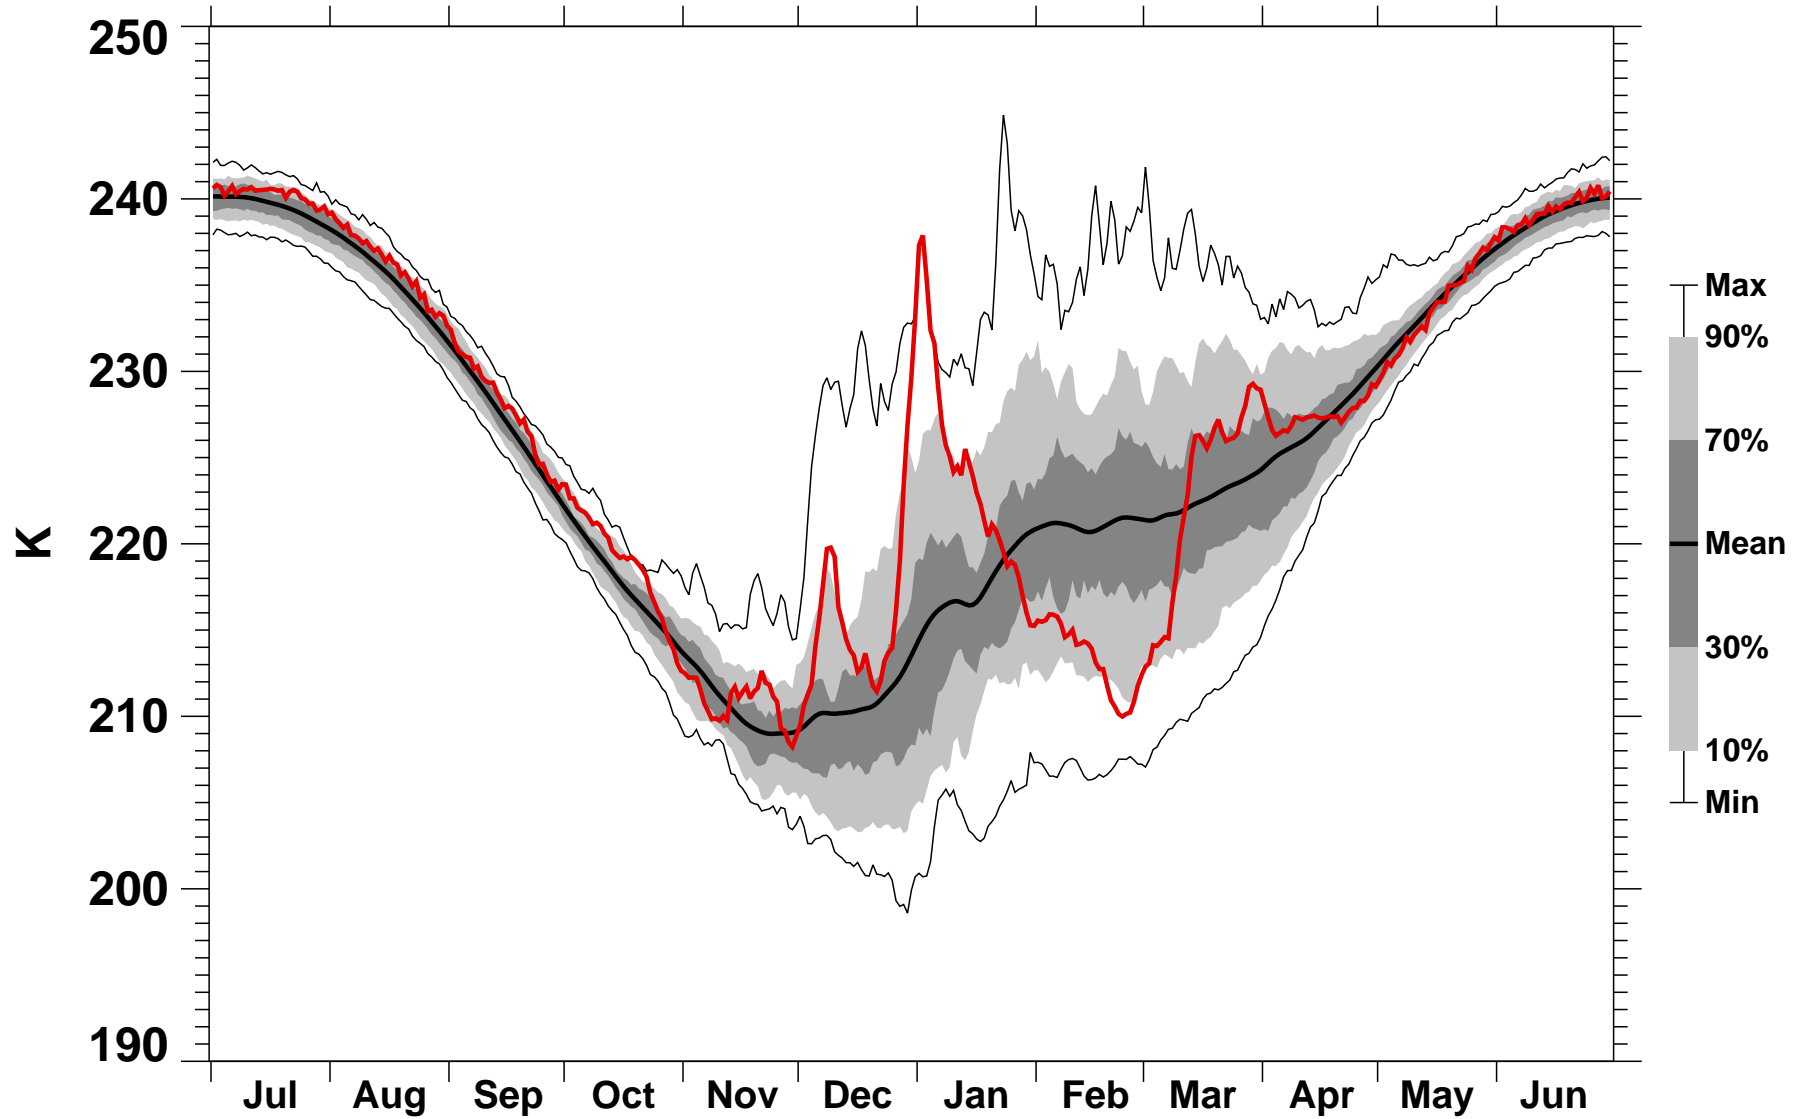

55-75°N Zonal Mean Temperature 10 hPa MERRA2

1978/1979–2024/2025

1984/1985