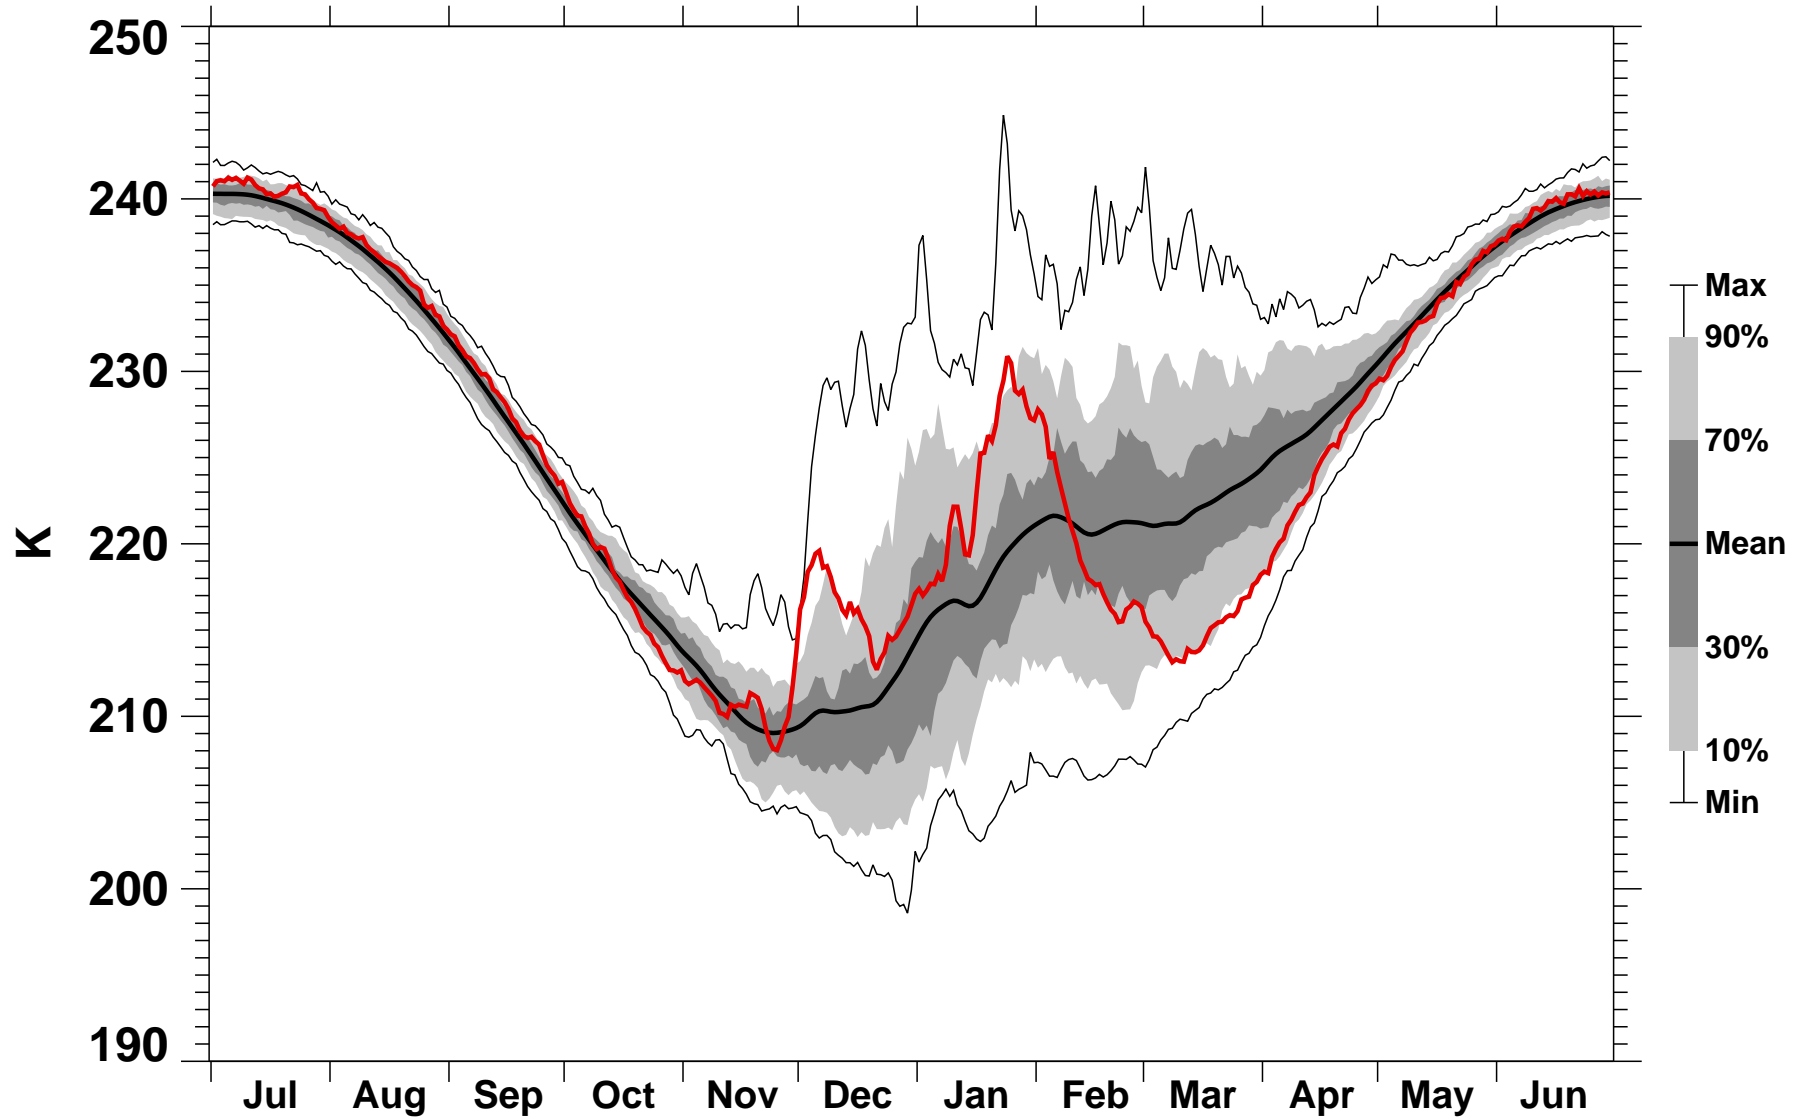

# 55-75°N Zonal Mean Temperature 10 hPa MERRA2

1978/1979–2020/2021

1986/1987