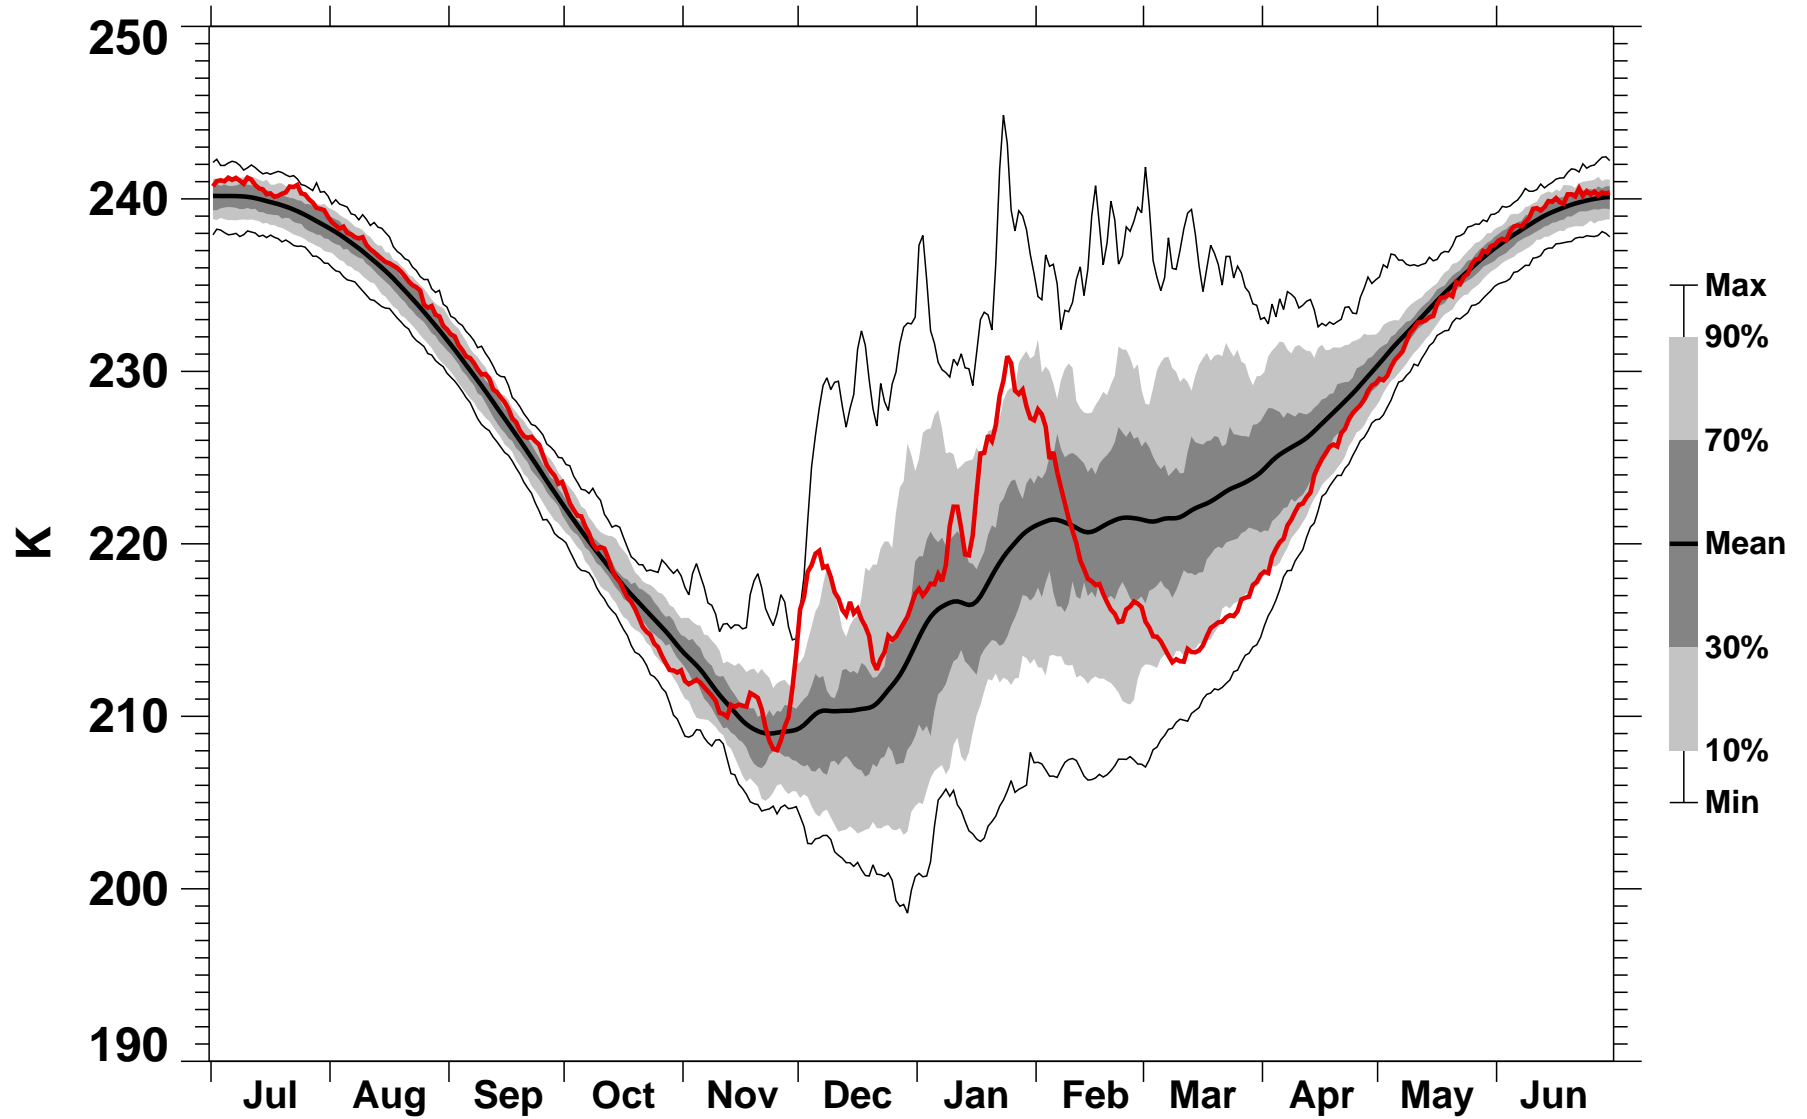

55-75°N Zonal Mean Temperature 10 hPa MERRA2

1978/1979-2023/2024

1986/1987