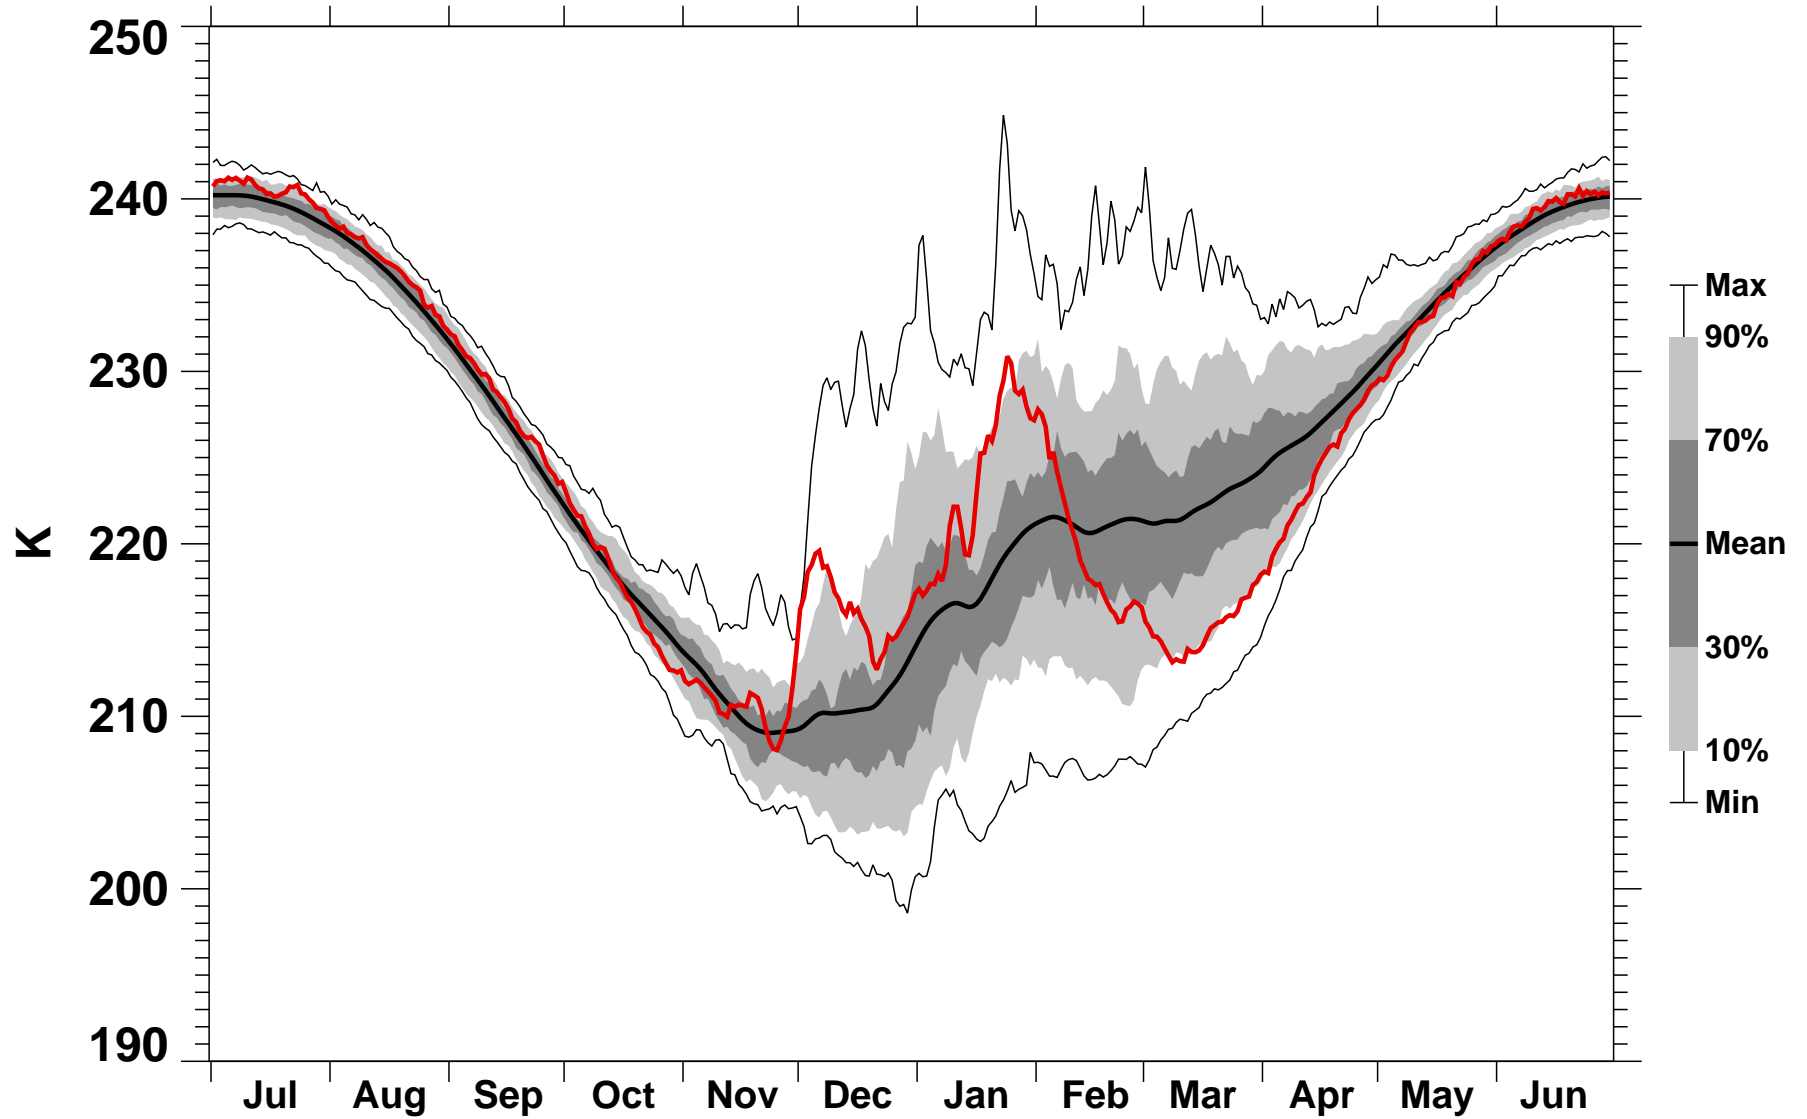

55-75°N Zonal Mean Temperature 10 hPa MERRA2

1978/1979-2022/2023

1986/1987