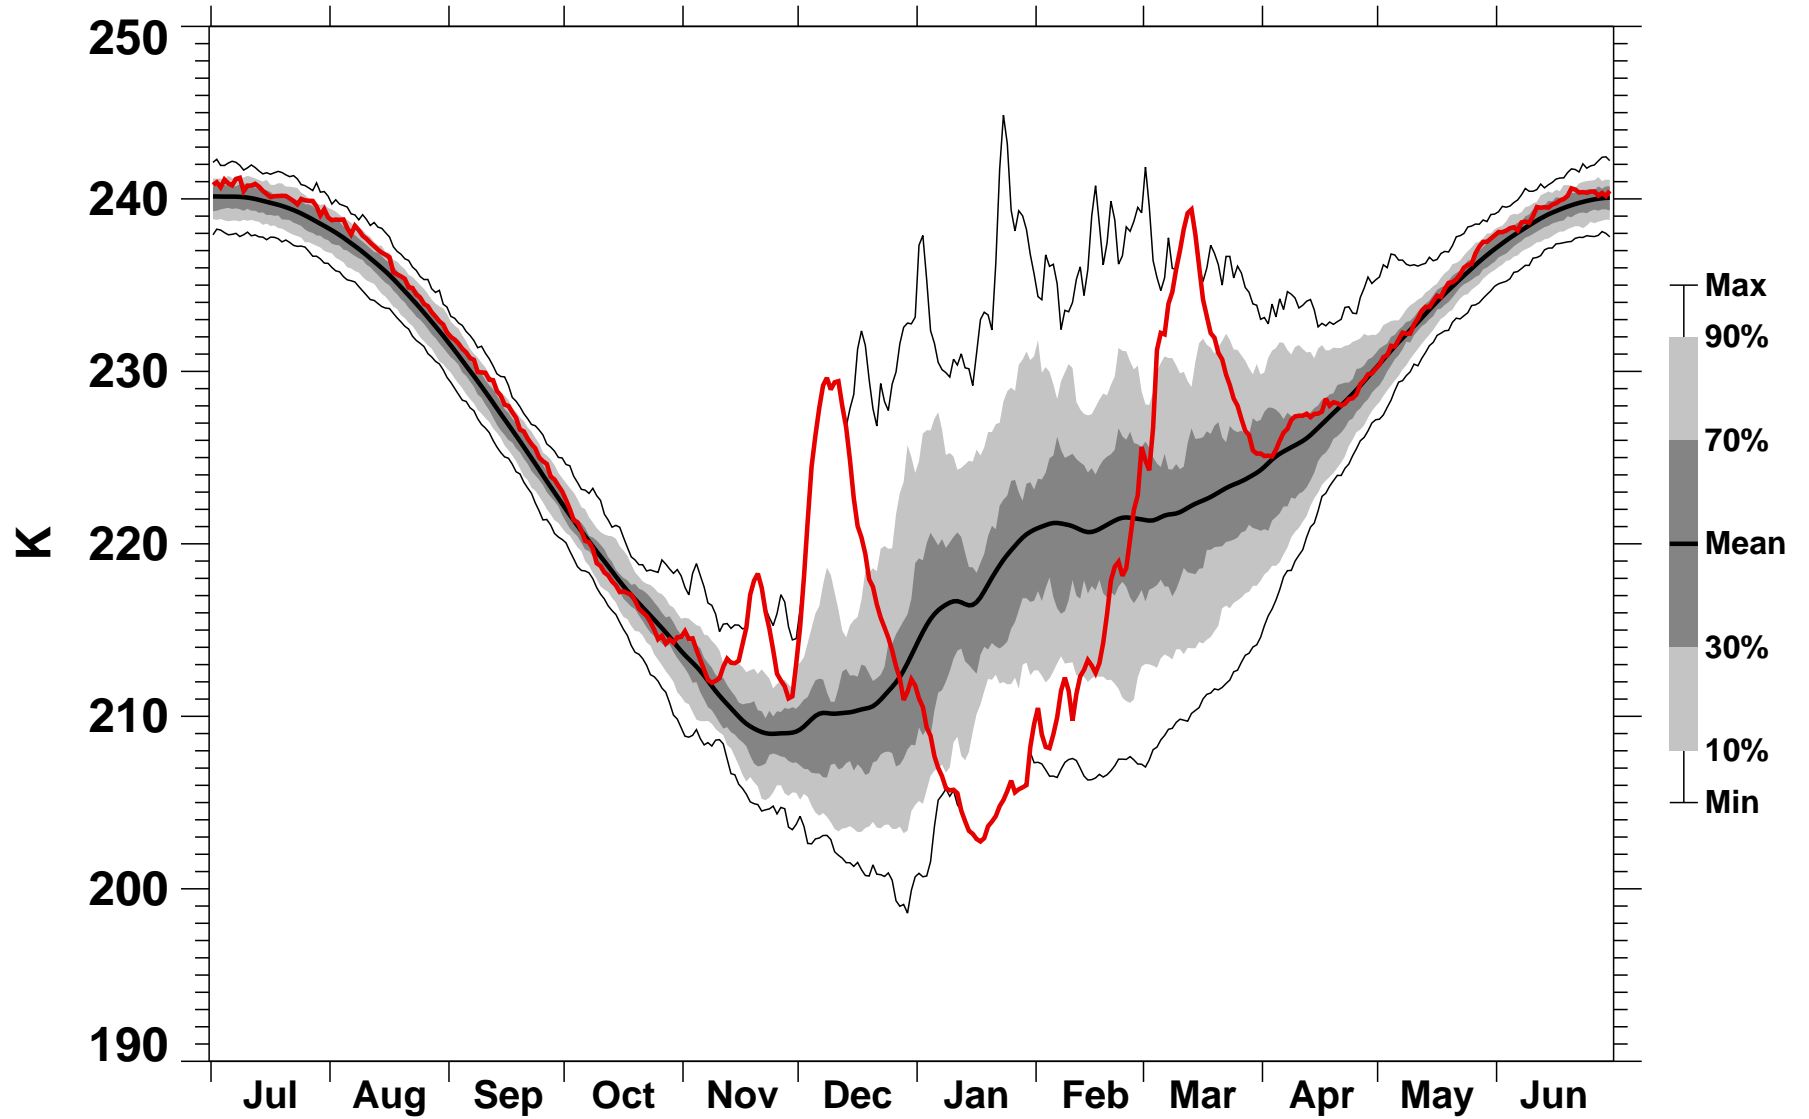

55-75°N Zonal Mean Temperature 10 hPa MERRA2

1978/1979–2024/2025

1987/1988