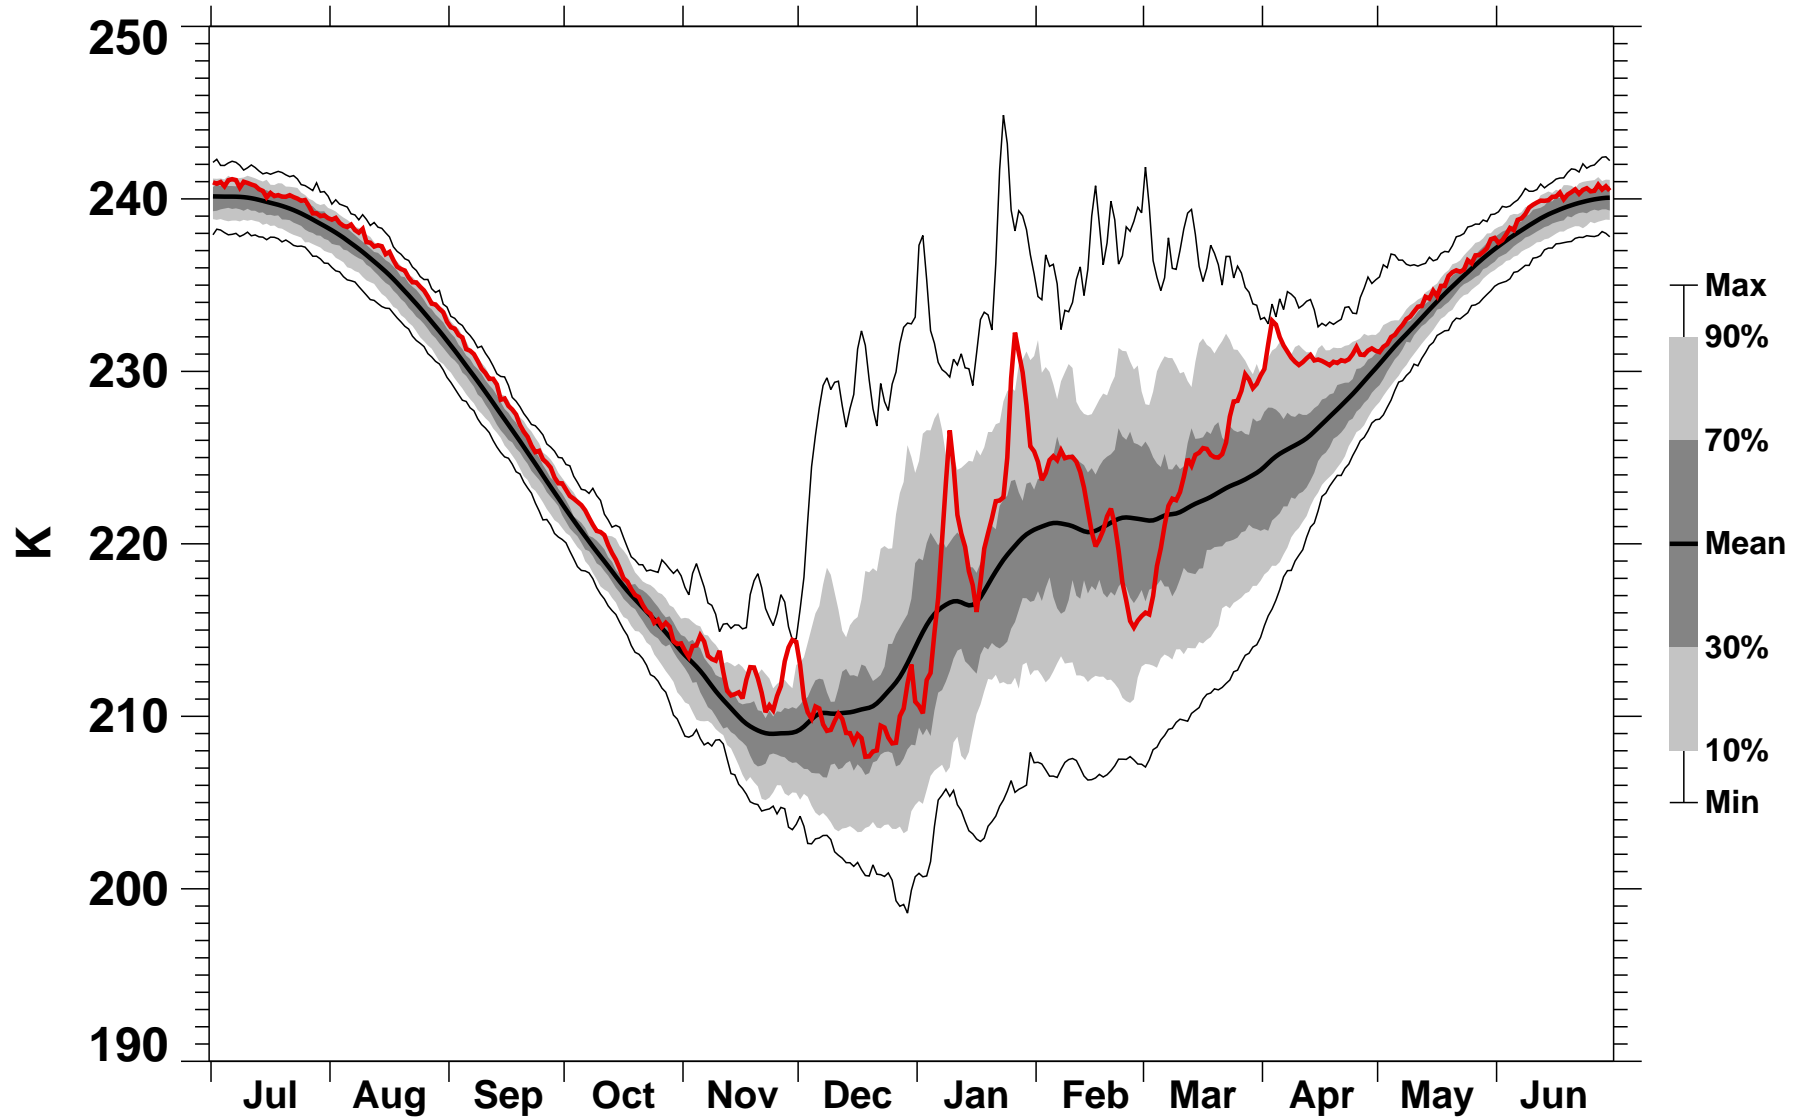

55-75°N Zonal Mean Temperature 10 hPa MERRA2

1978/1979–2024/2025

1990/1991