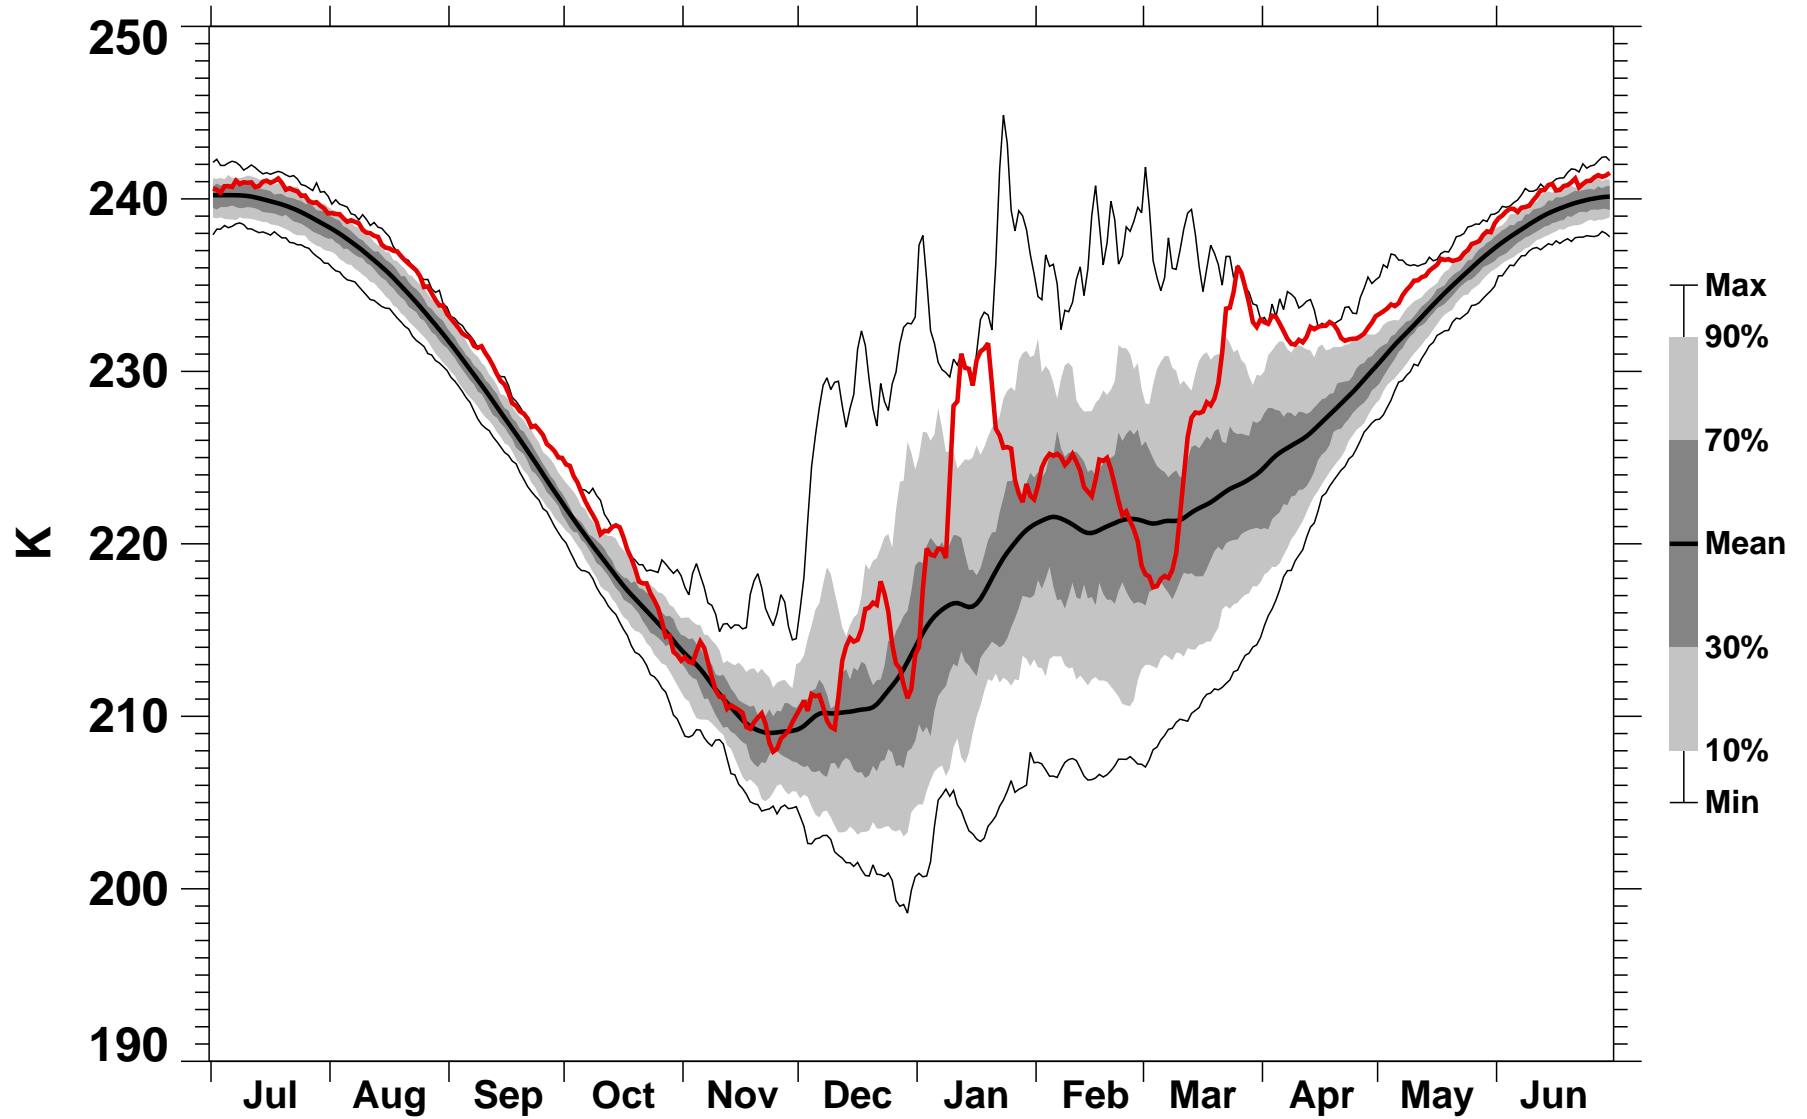

# 55-75°N Zonal Mean Temperature 10 hPa MERRA2

1978/1979–2022/2023

1991/1992