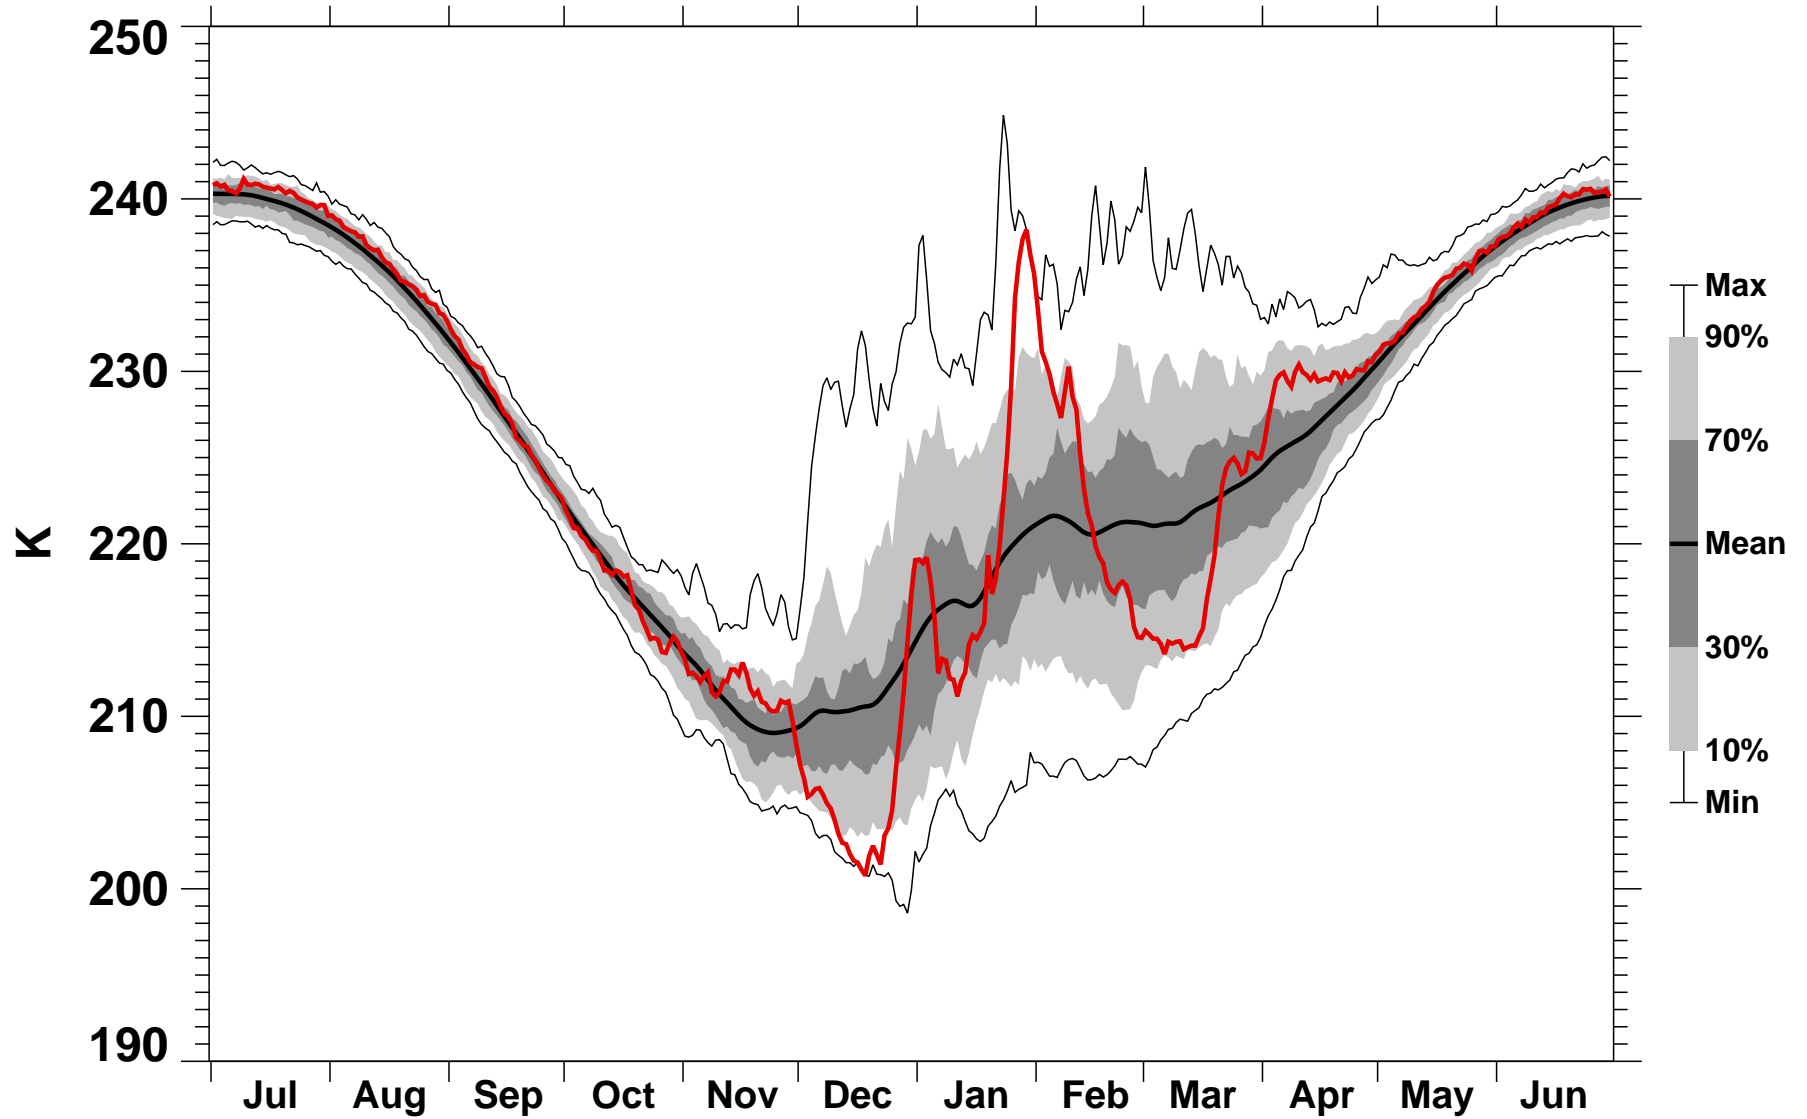

55-75°N Zonal Mean Temperature 10 hPa MERRA2

1978/1979-2020/2021

1994/1995