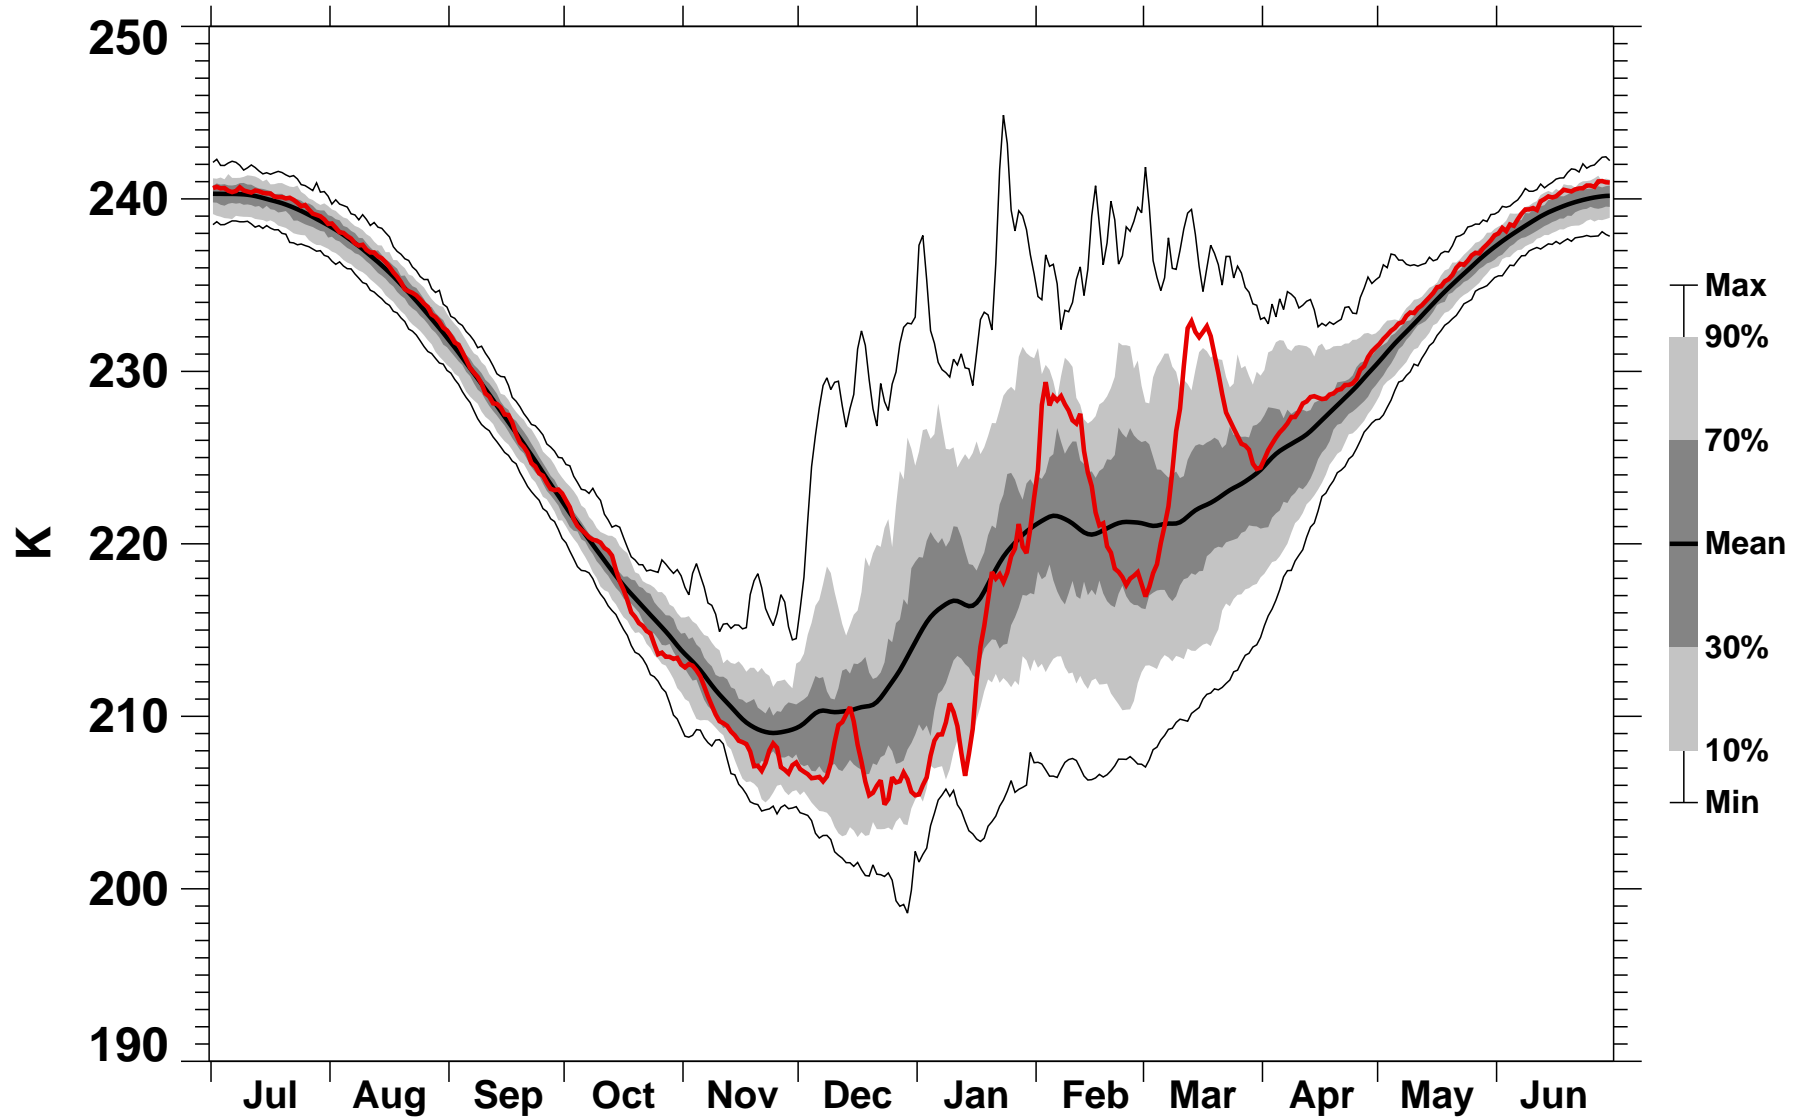

55-75°N Zonal Mean Temperature 10 hPa MERRA2

1978/1979–2020/2021

1999/2000