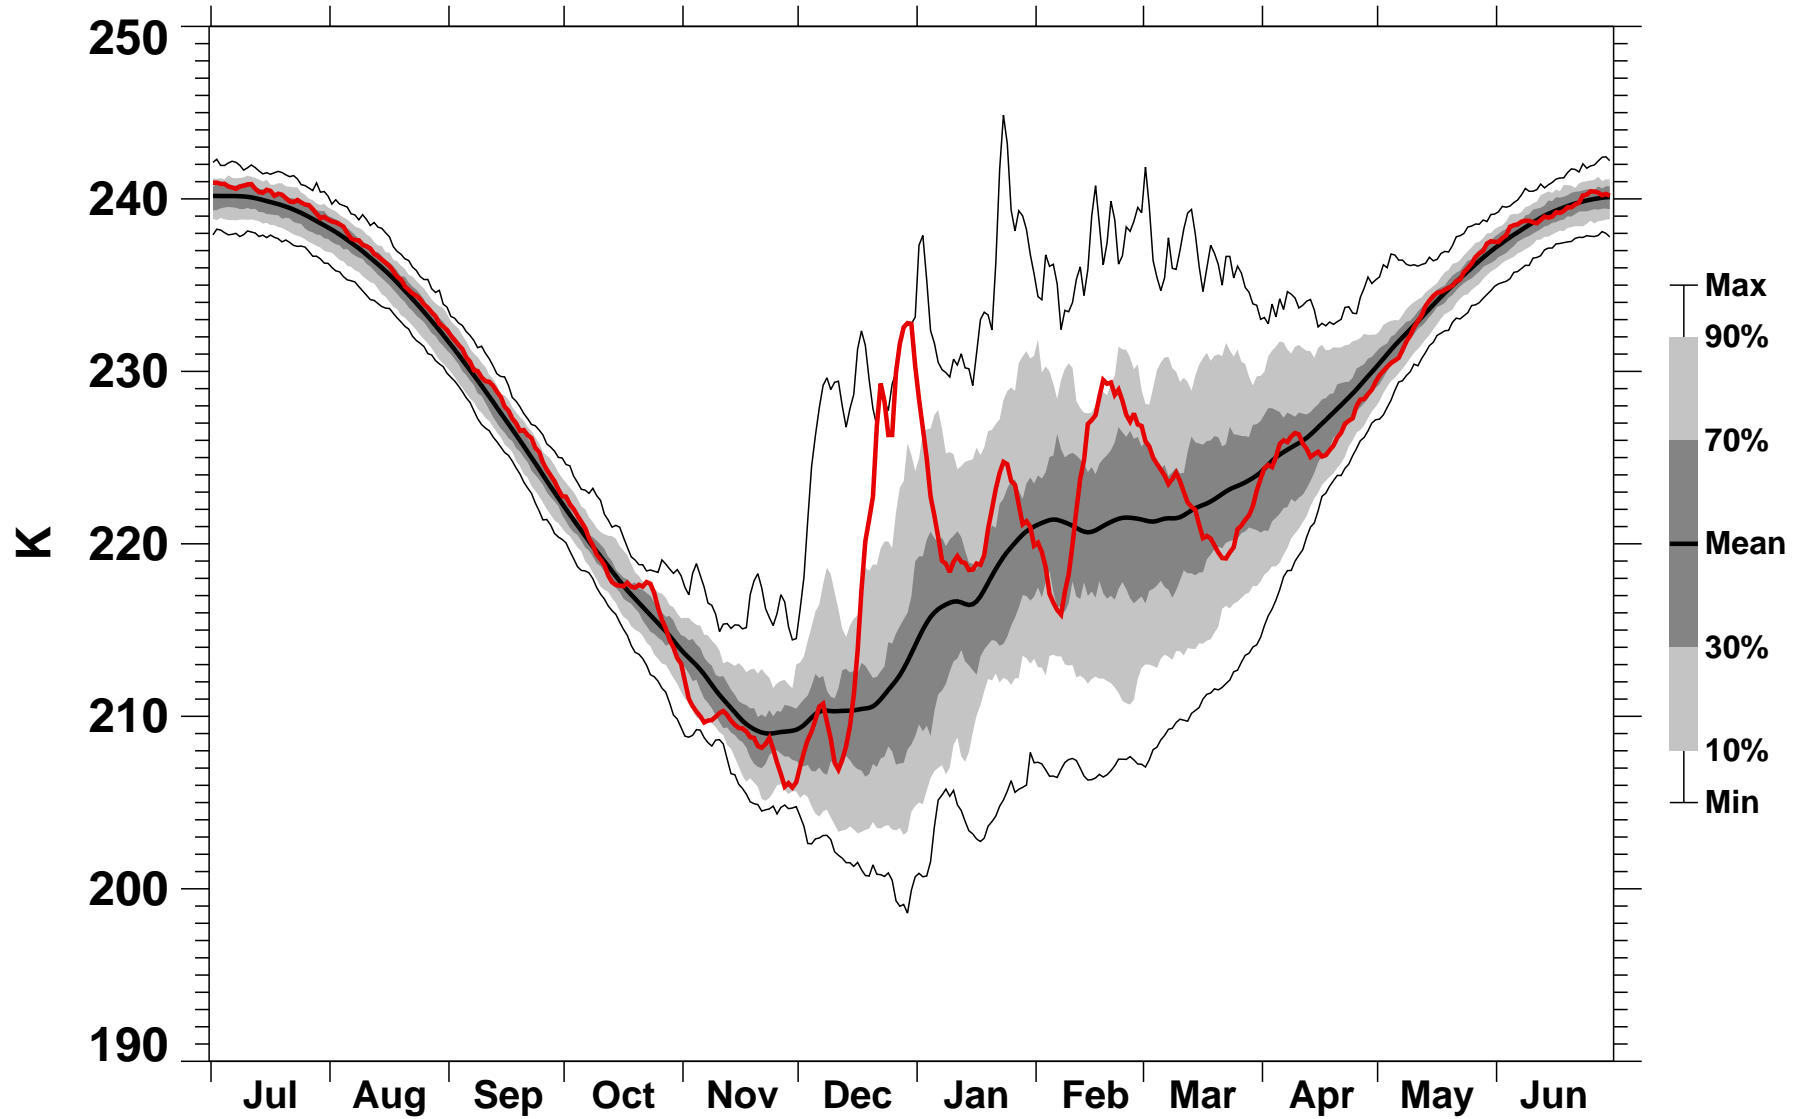

# 55-75°N Zonal Mean Temperature 10 hPa MERRA2

1978/1979–2023/2024

2001/2002