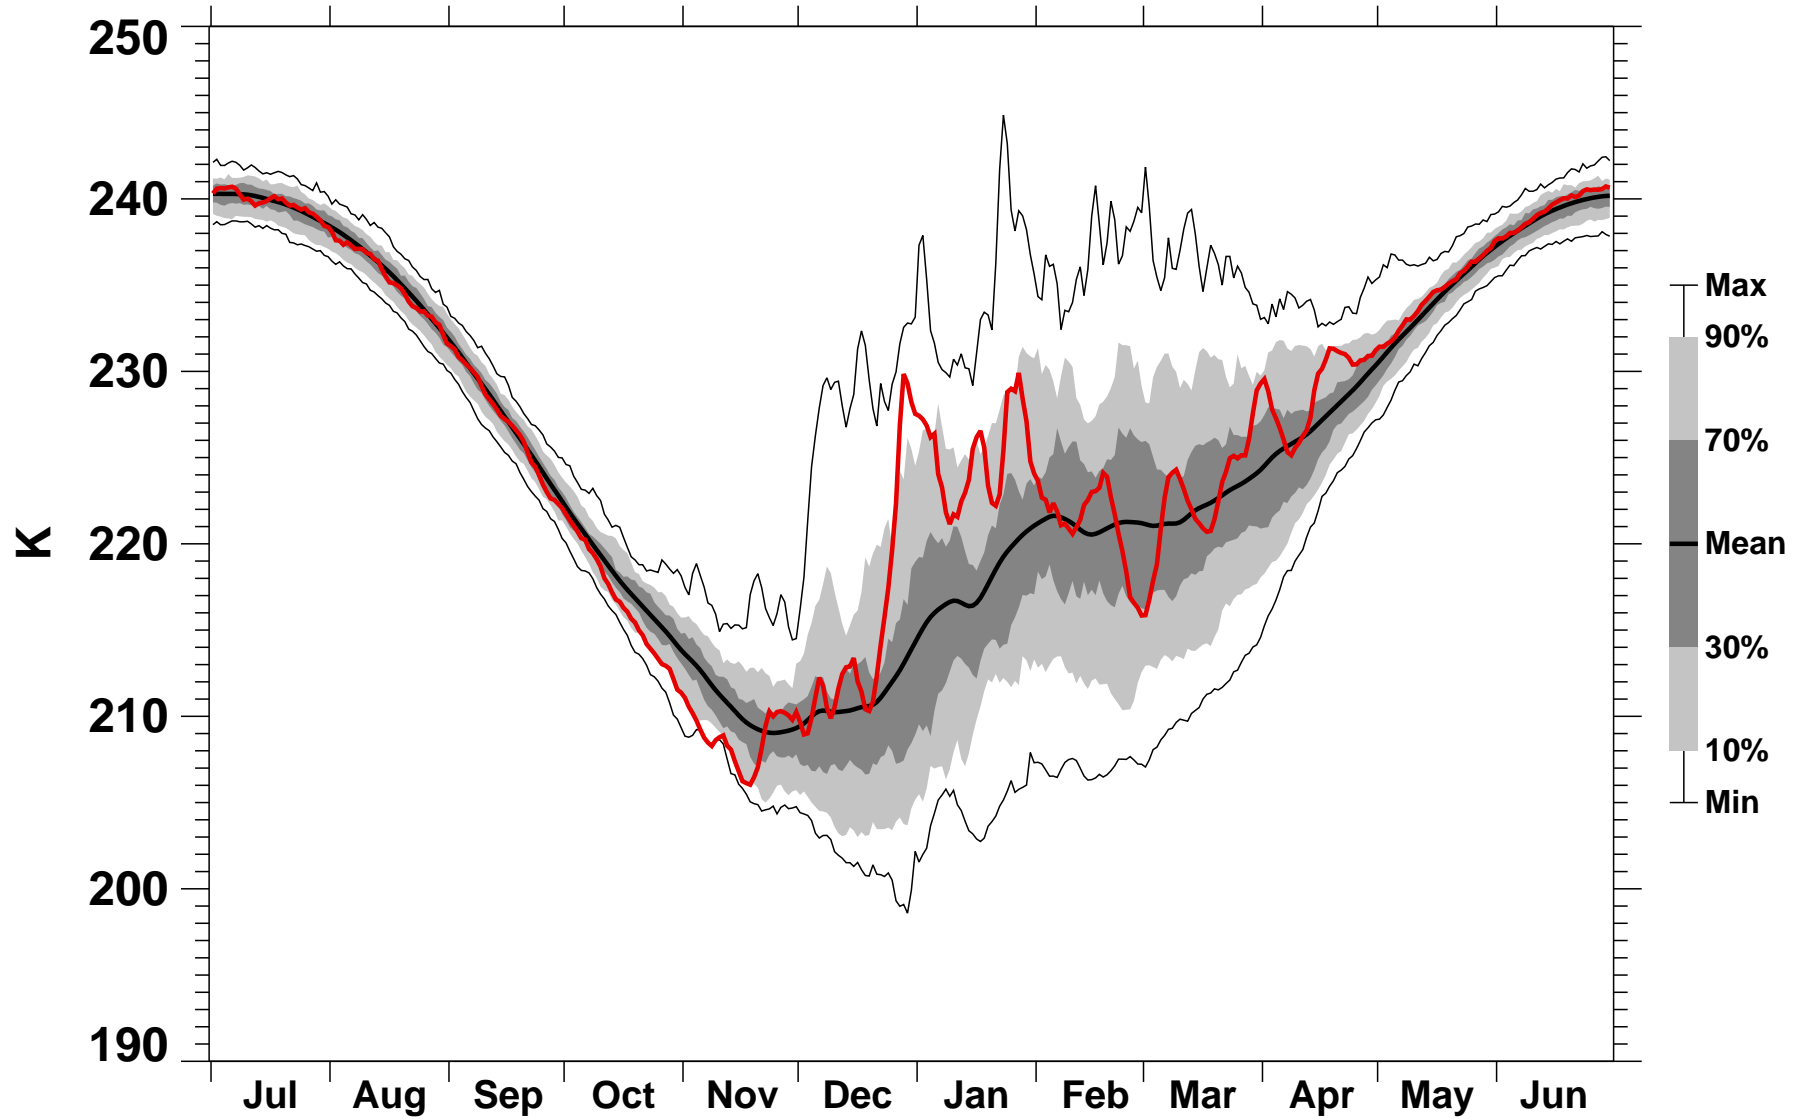

55-75°N Zonal Mean Temperature 10 hPa MERRA2

1978/1979-2020/2021

2002/2003