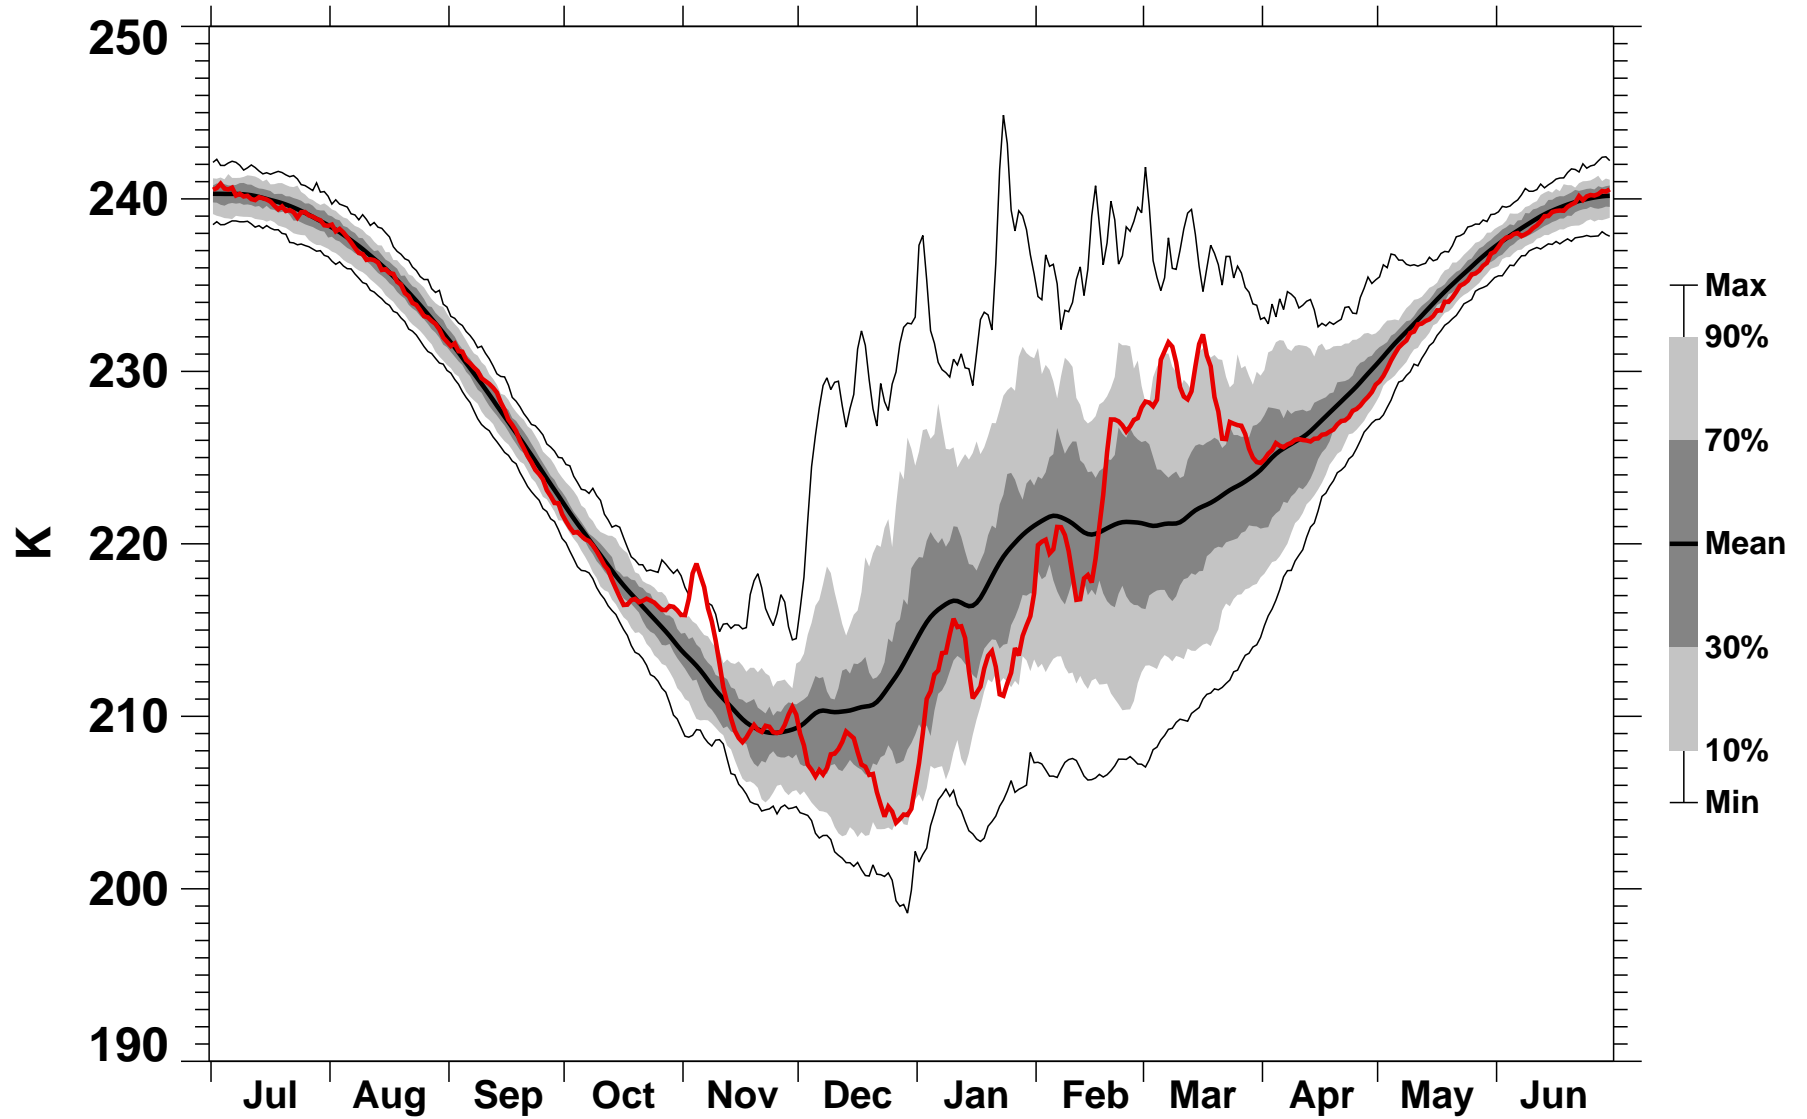

55-75°N Zonal Mean Temperature 10 hPa MERRA2

1978/1979-2020/2021

2004/2005