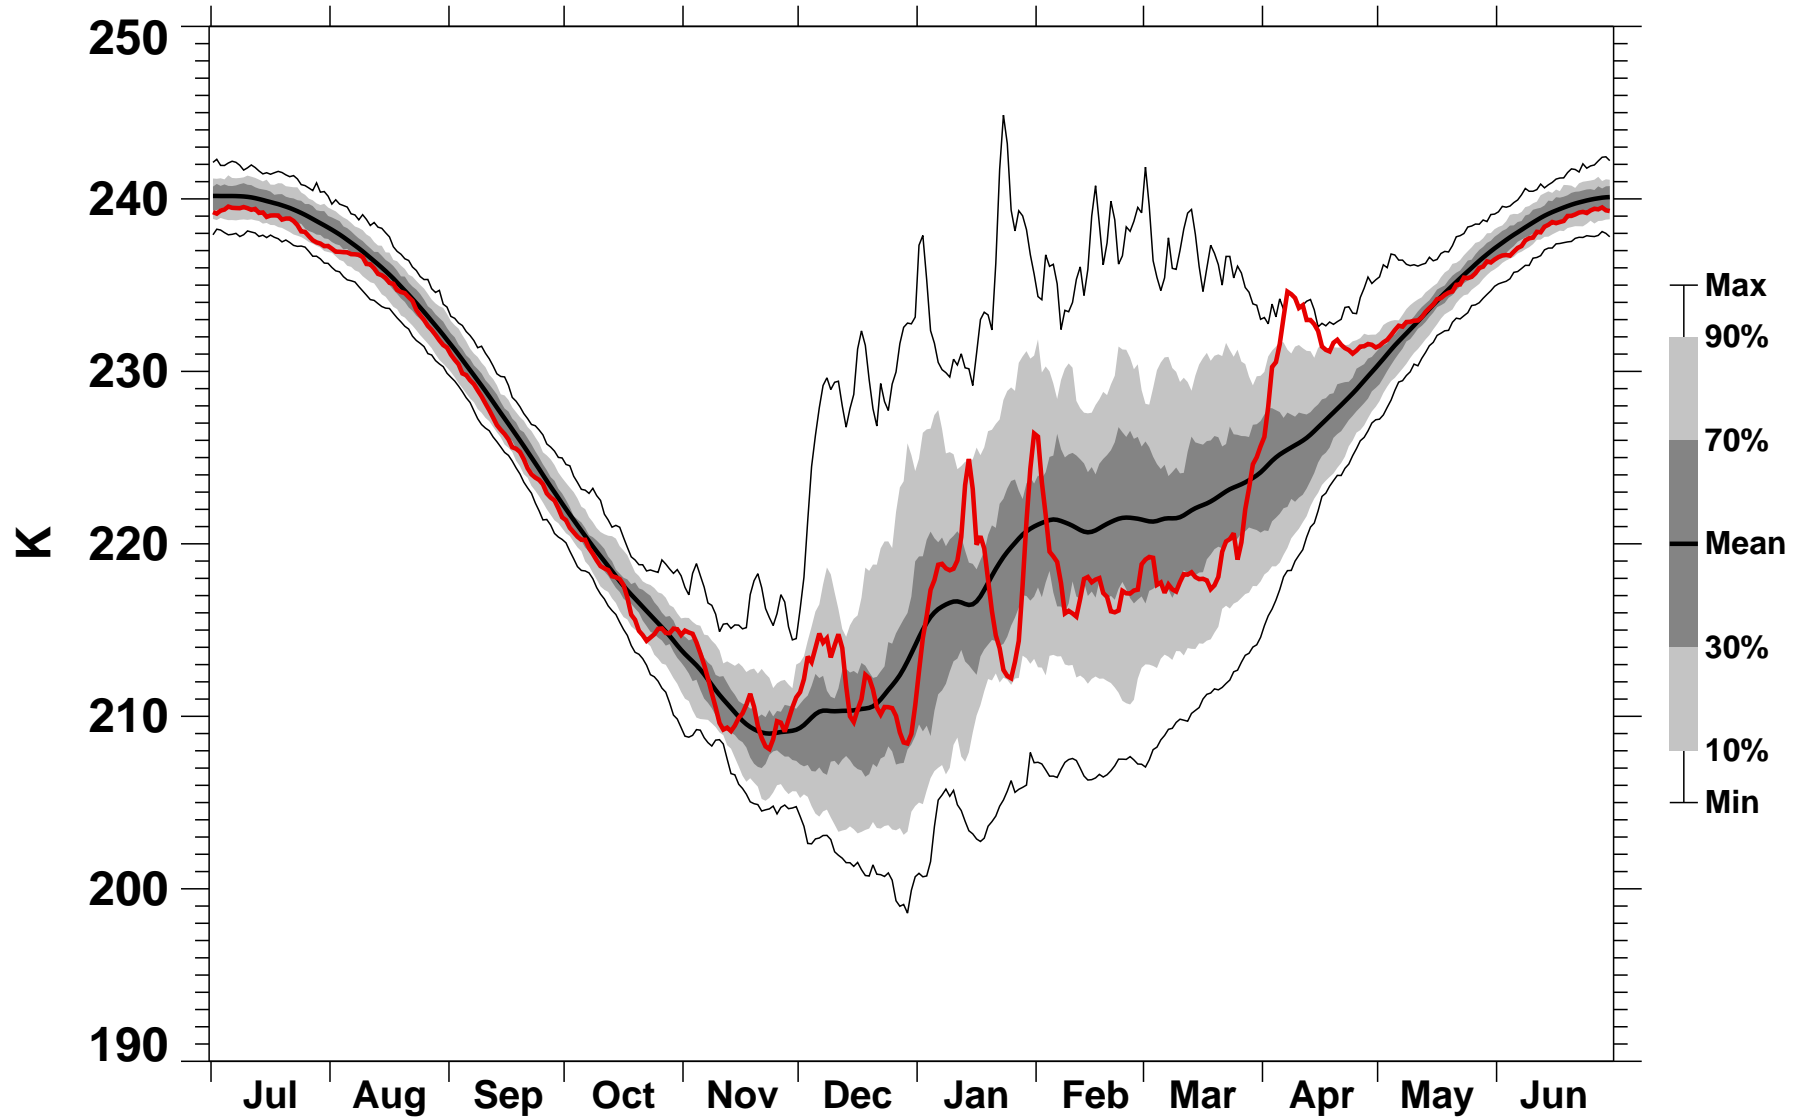

55-75°N Zonal Mean Temperature 10 hPa MERRA2

1978/1979–2023/2024

2010/2011