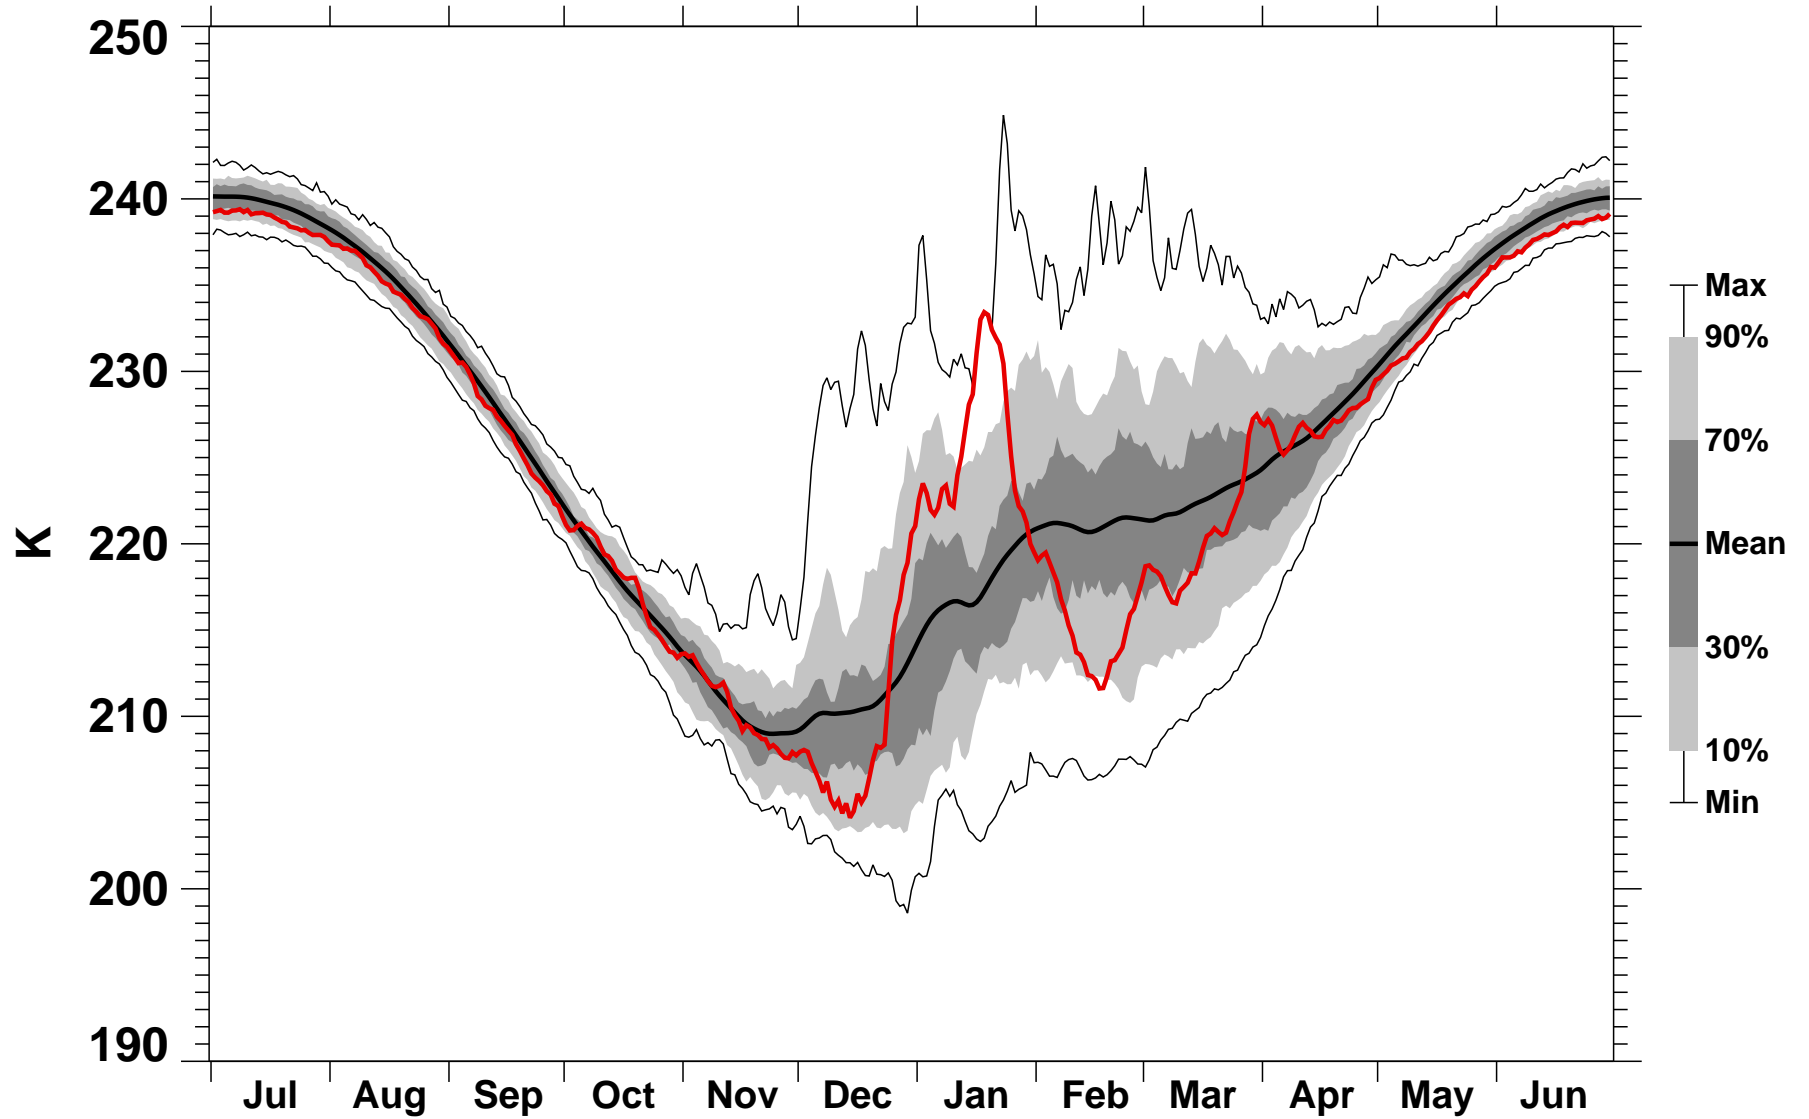

55-75°N Zonal Mean Temperature 10 hPa MERRA2

1978/1979–2024/2025

2011/2012