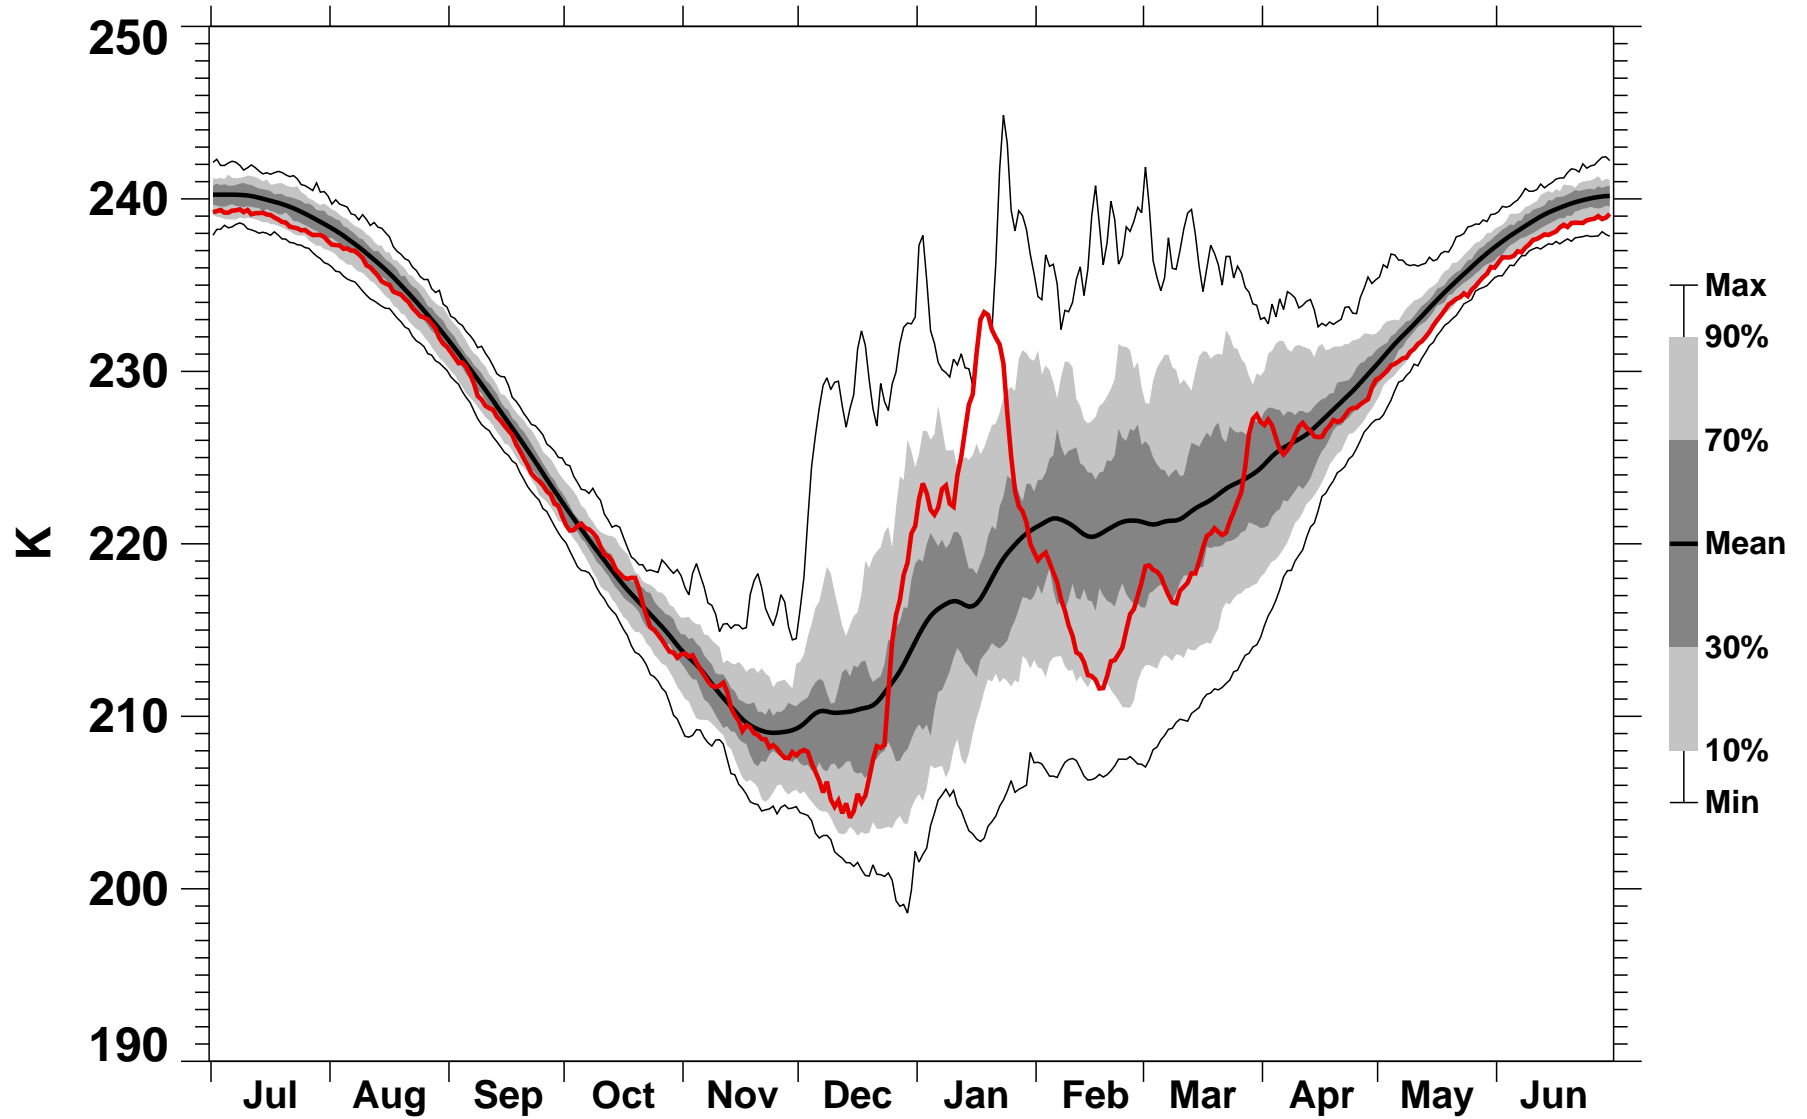

55-75°N Zonal Mean Temperature 10 hPa MERRA2

1978/1979-2021/2022

2011/2012