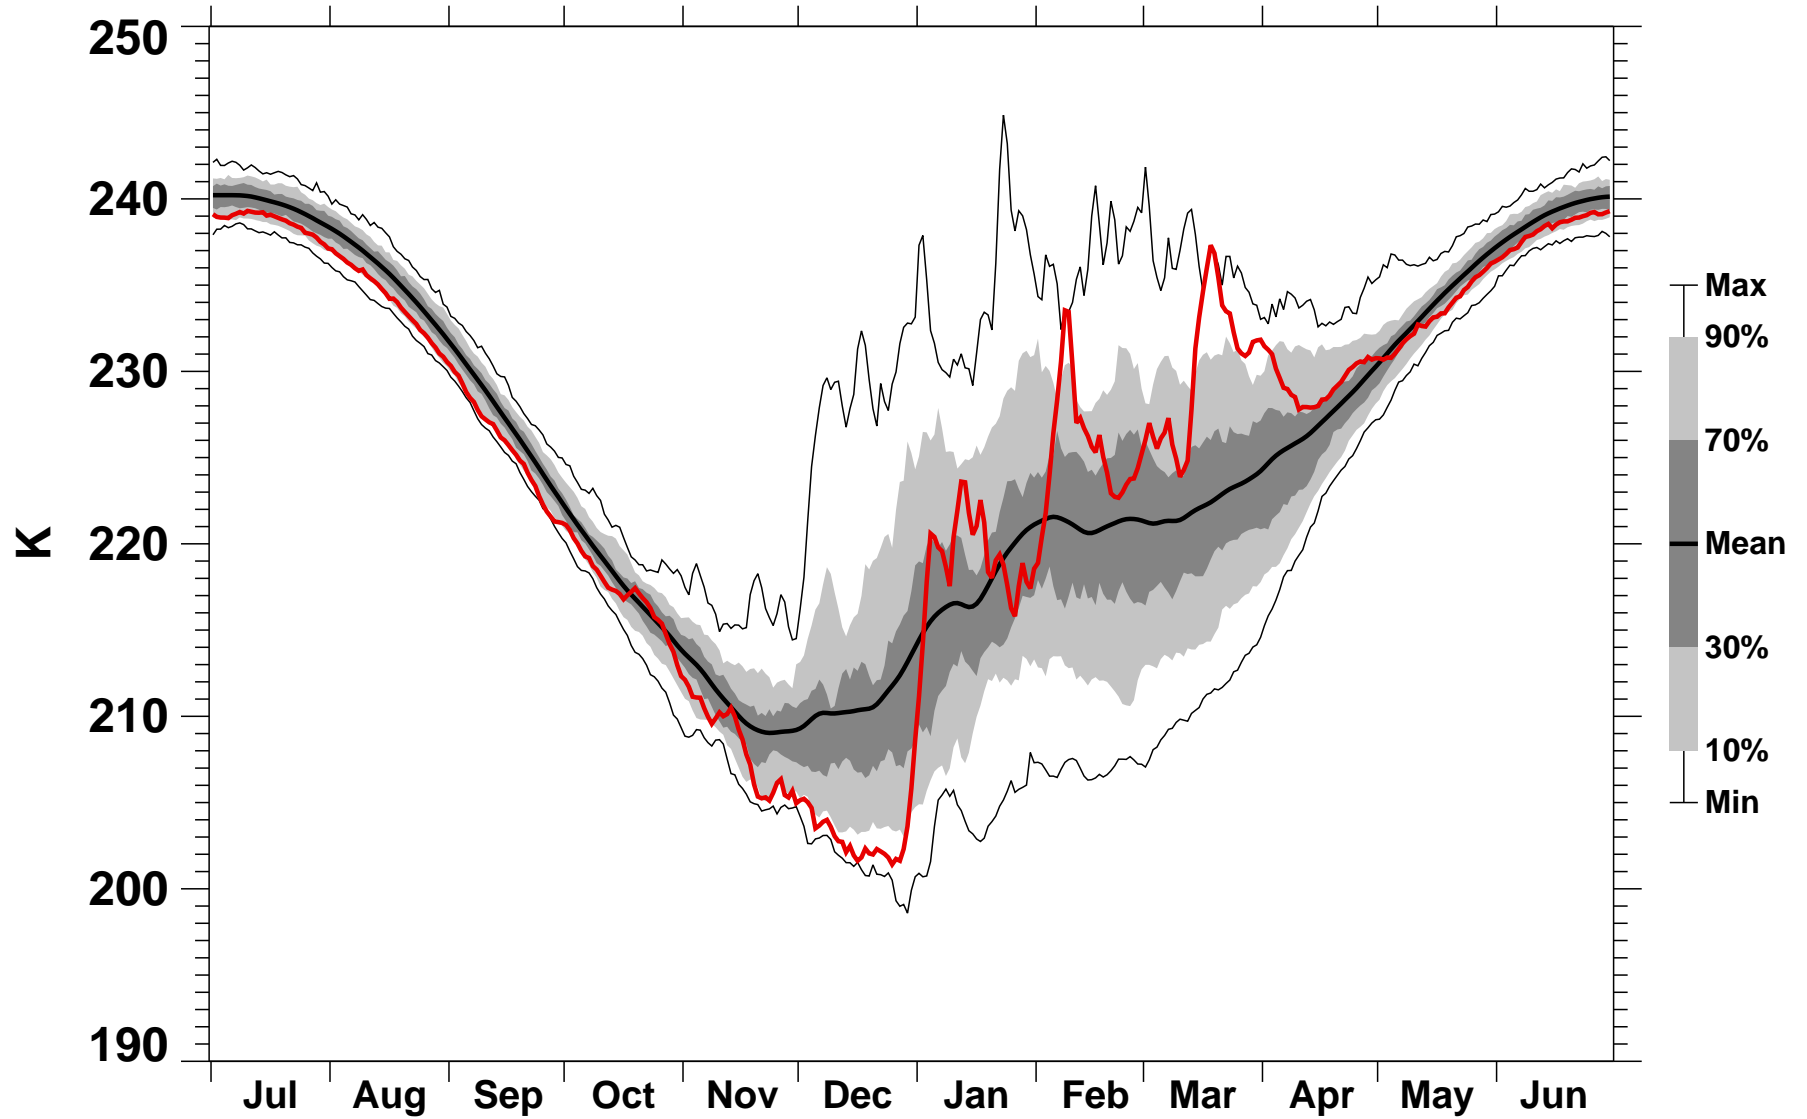

55-75°N Zonal Mean Temperature 10 hPa MERRA2

1978/1979-2022/2023

2013/2014