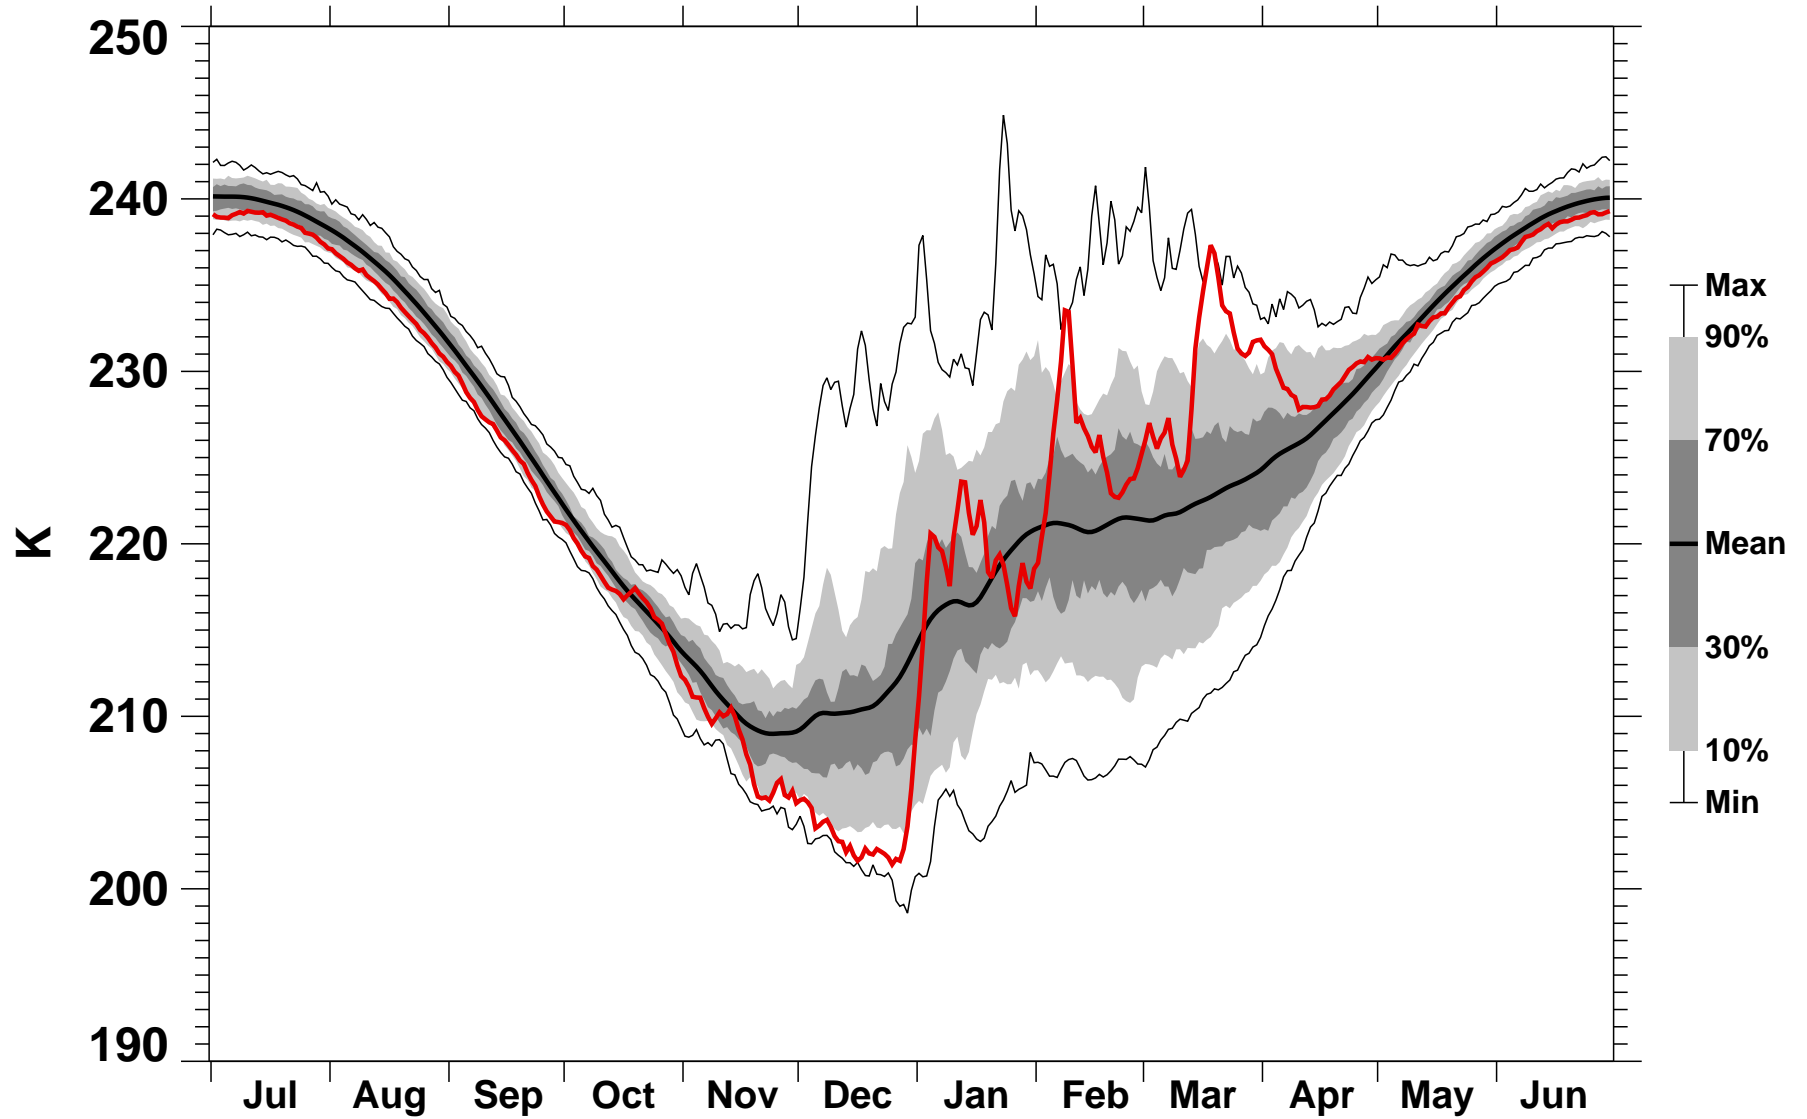

55-75°N Zonal Mean Temperature 10 hPa MERRA2

1978/1979-2024/2025

2013/2014