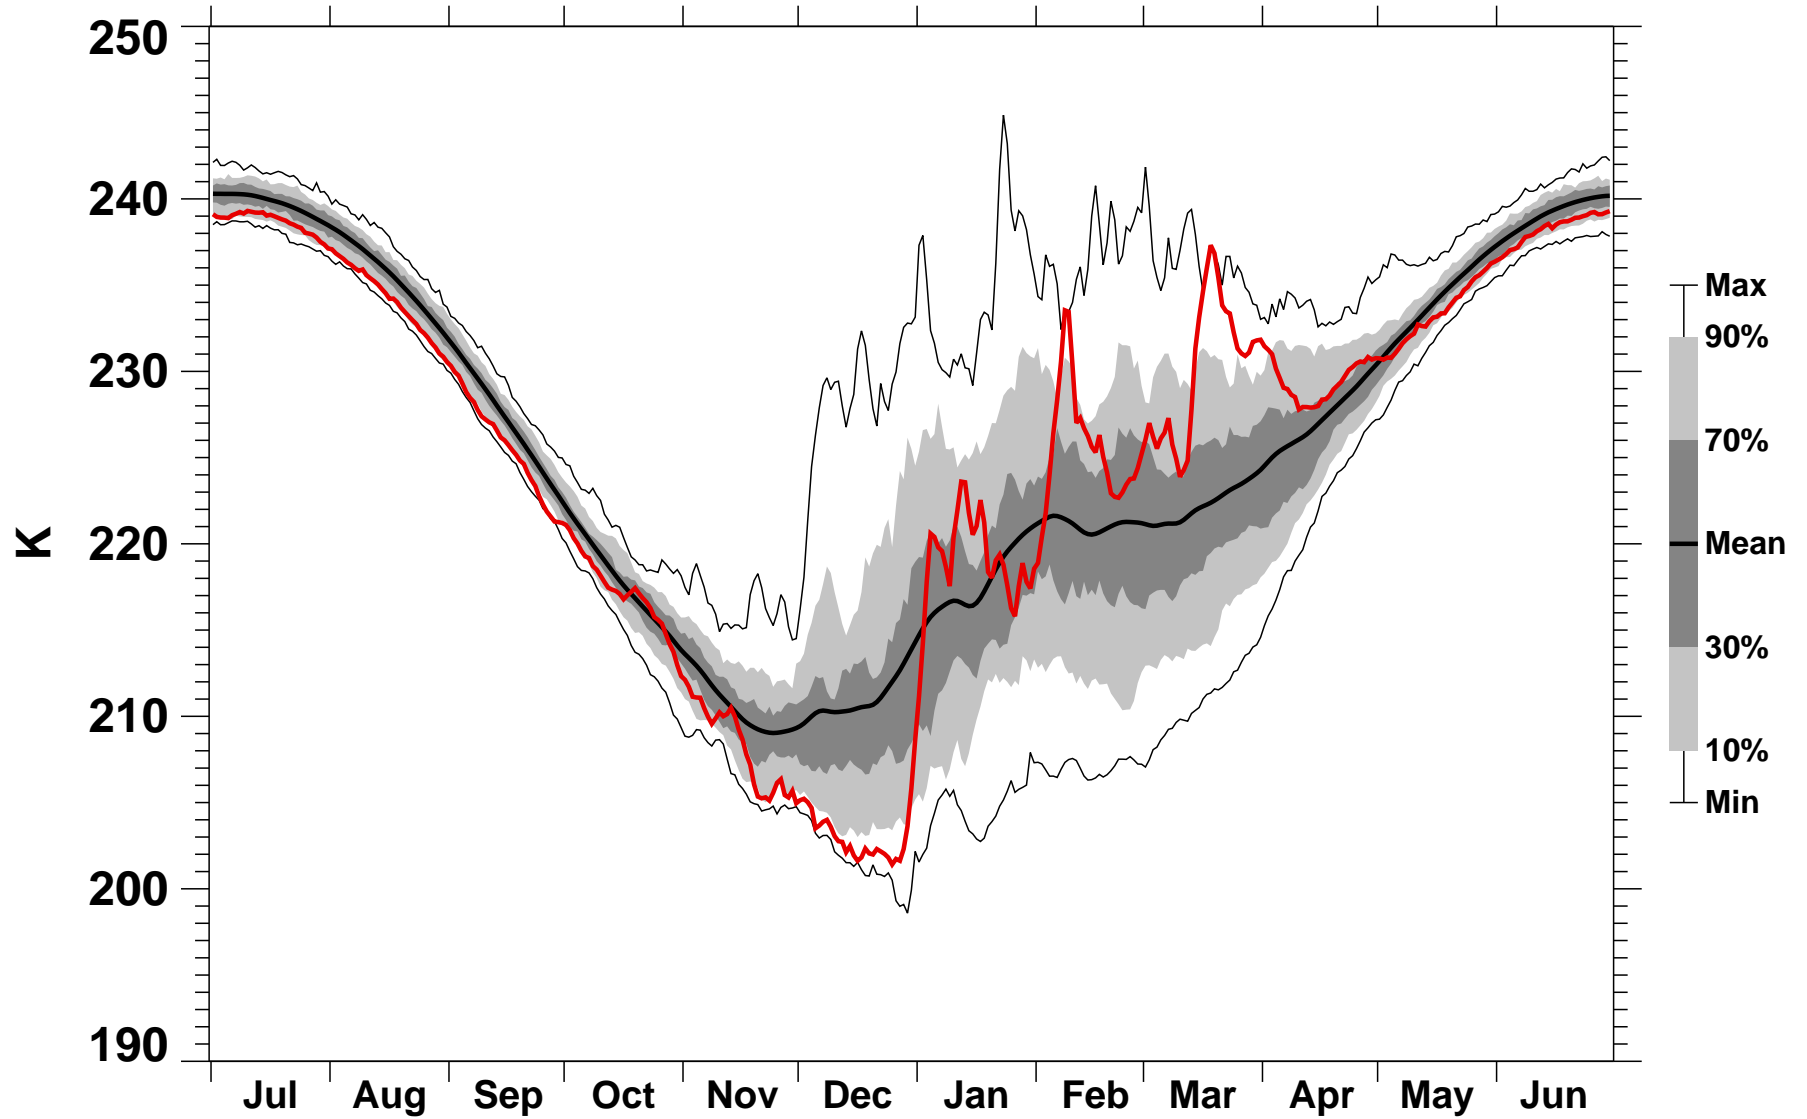

55-75°N Zonal Mean Temperature 10 hPa MERRA2

1978/1979–2020/2021

2013/2014