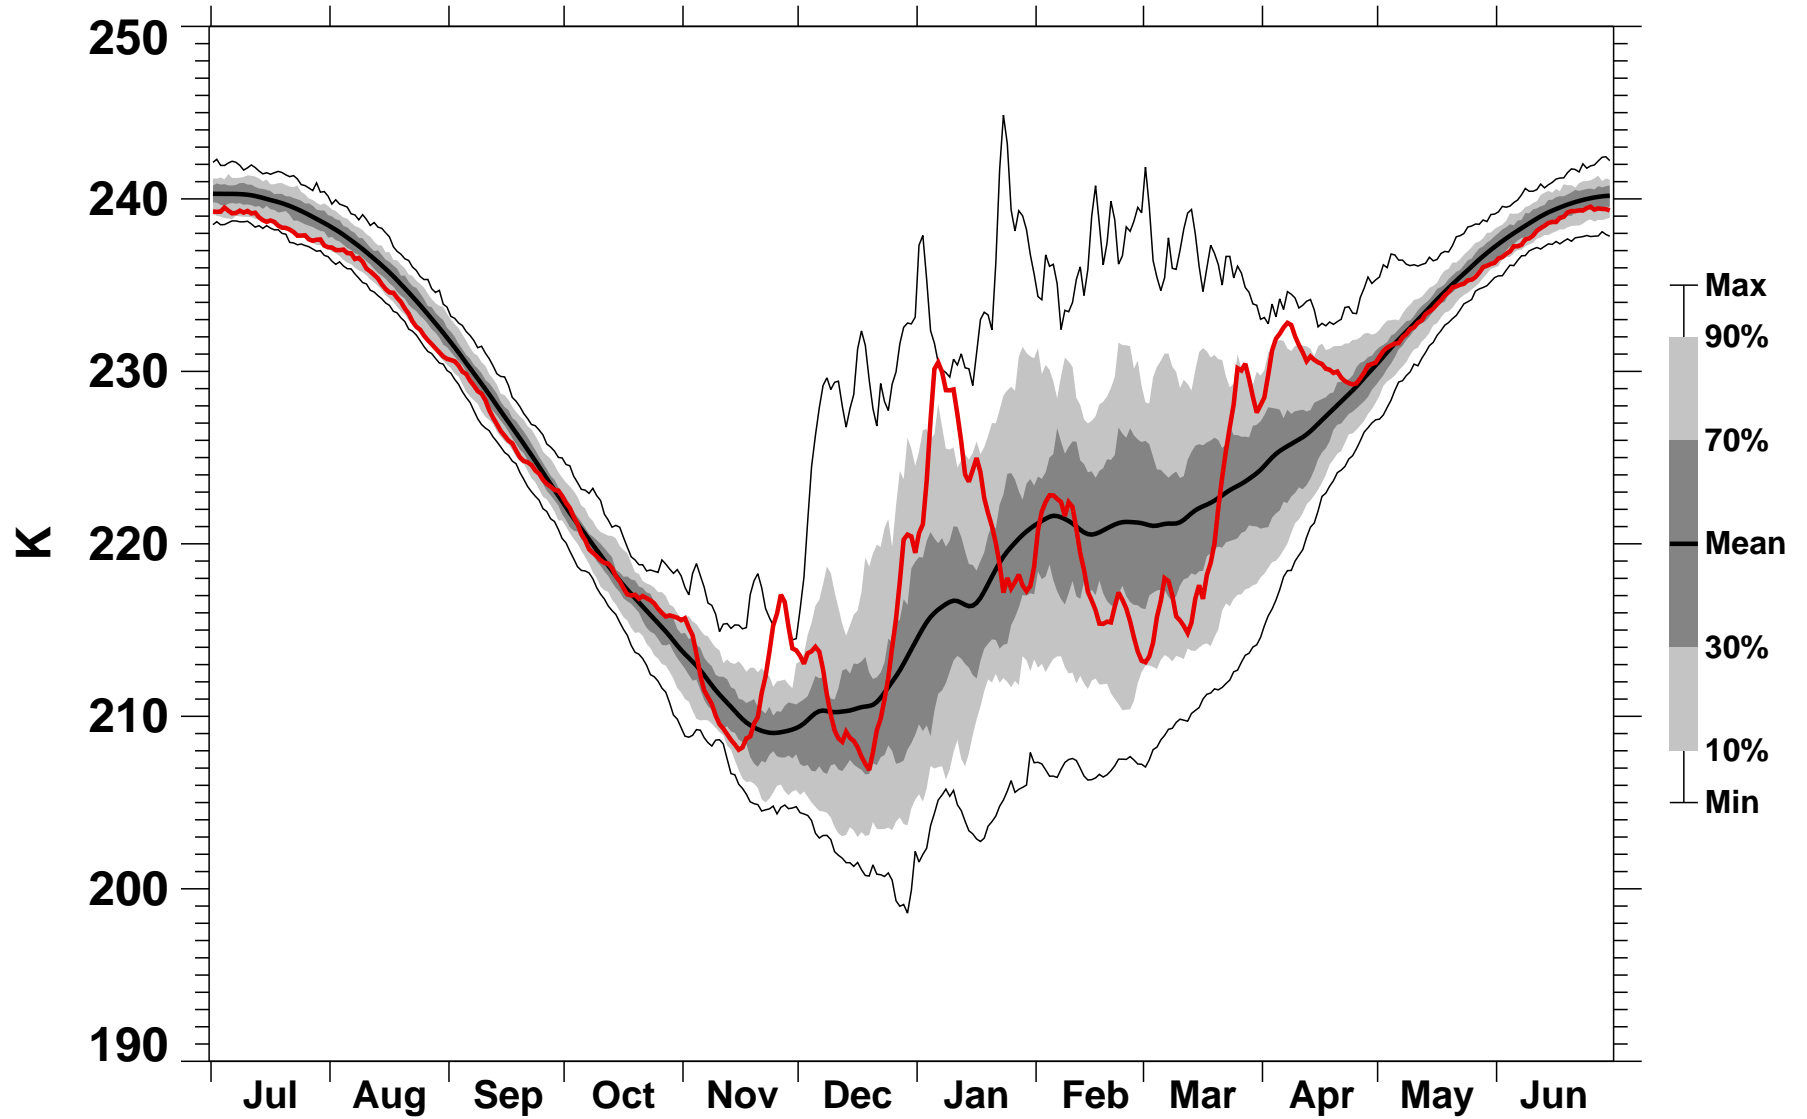

55-75°N Zonal Mean Temperature 10 hPa MERRA2

1978/1979-2020/2021

2014/2015