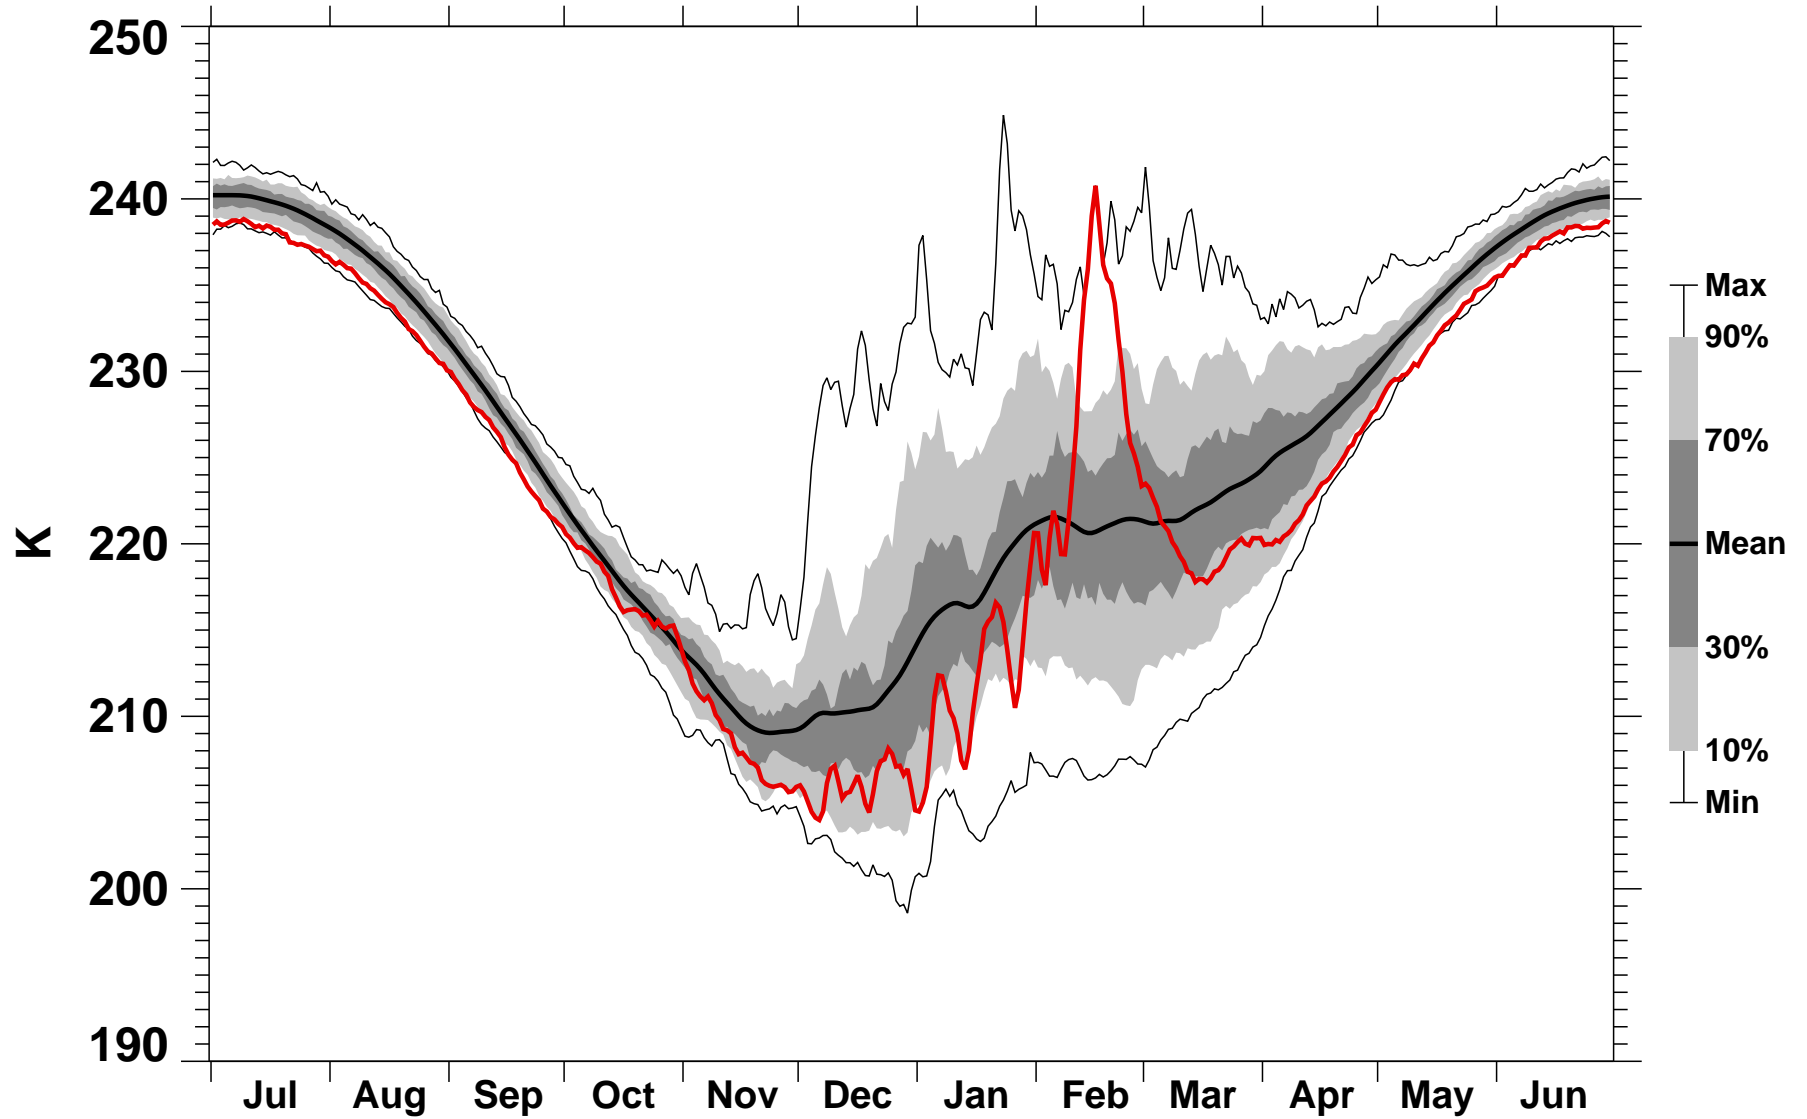

# 55-75°N Zonal Mean Temperature 10 hPa MERRA2

1978/1979–2022/2023

2017/2018