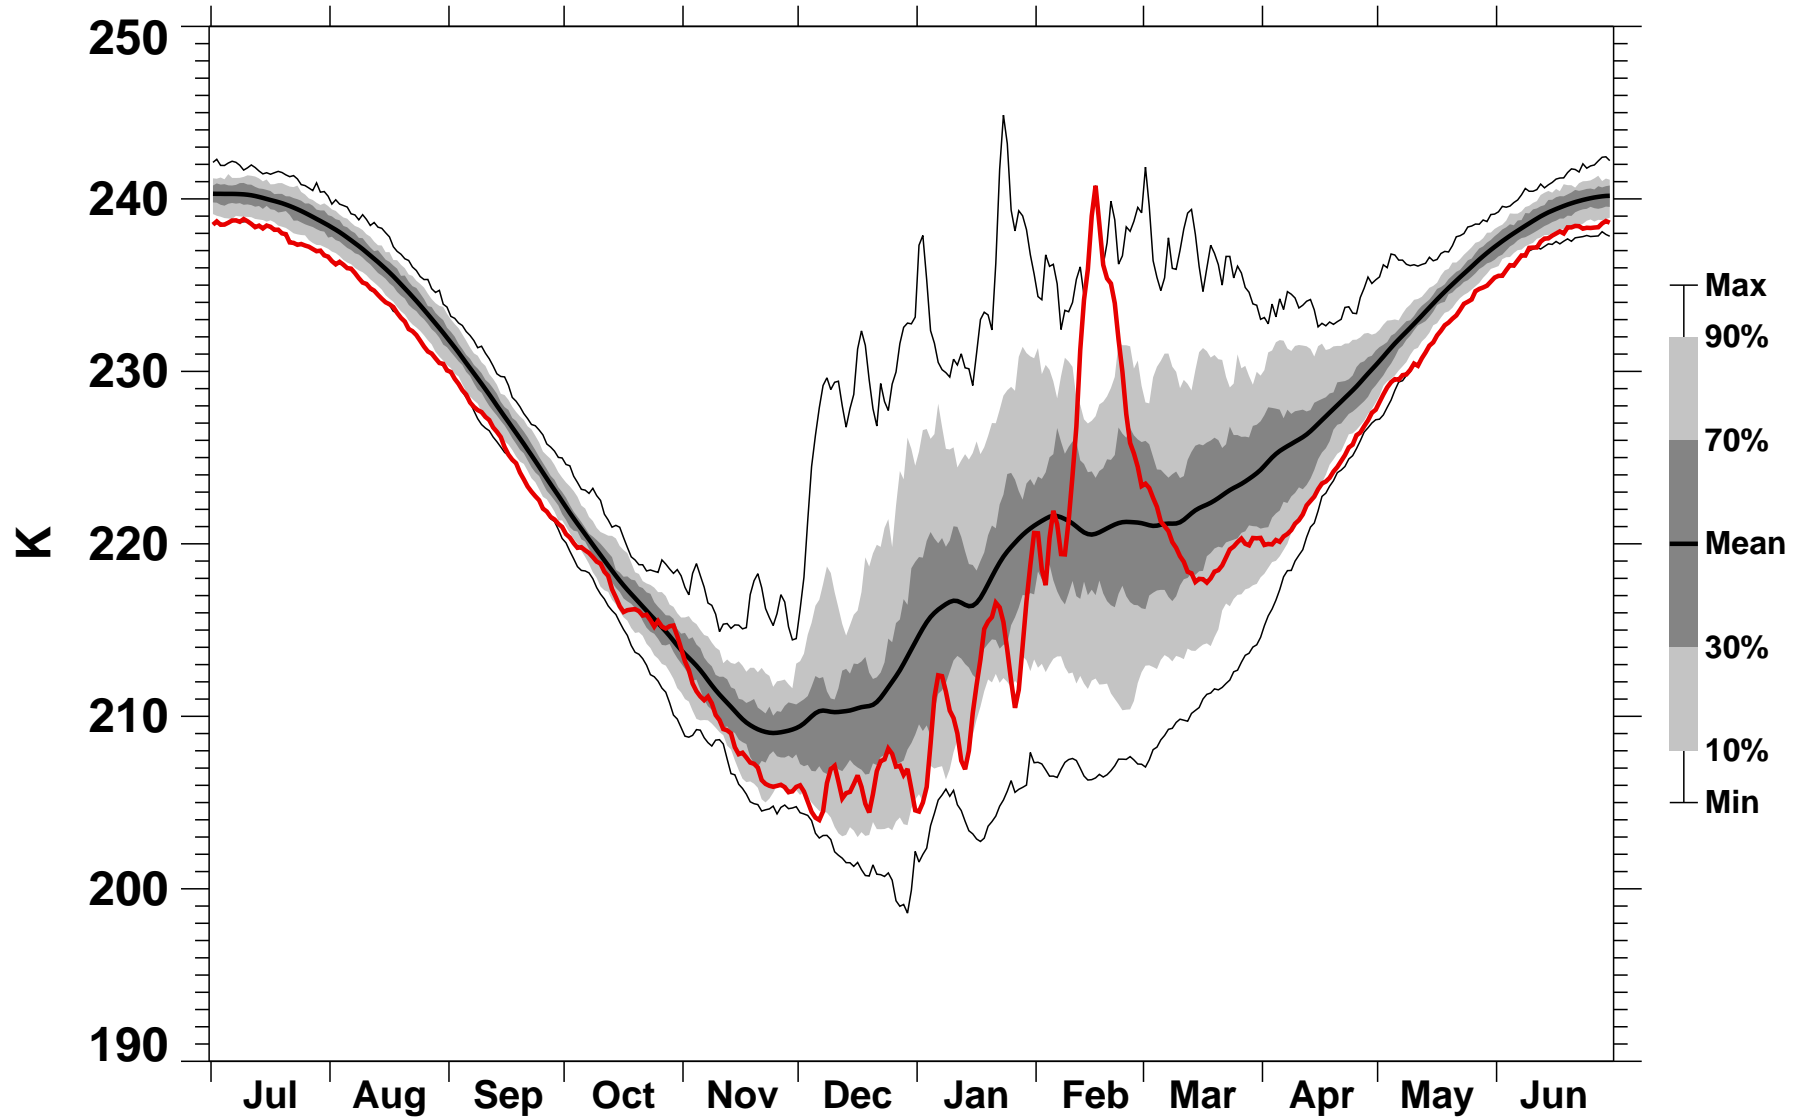

55-75°N Zonal Mean Temperature 10 hPa MERRA2

1978/1979–2020/2021

2017/2018