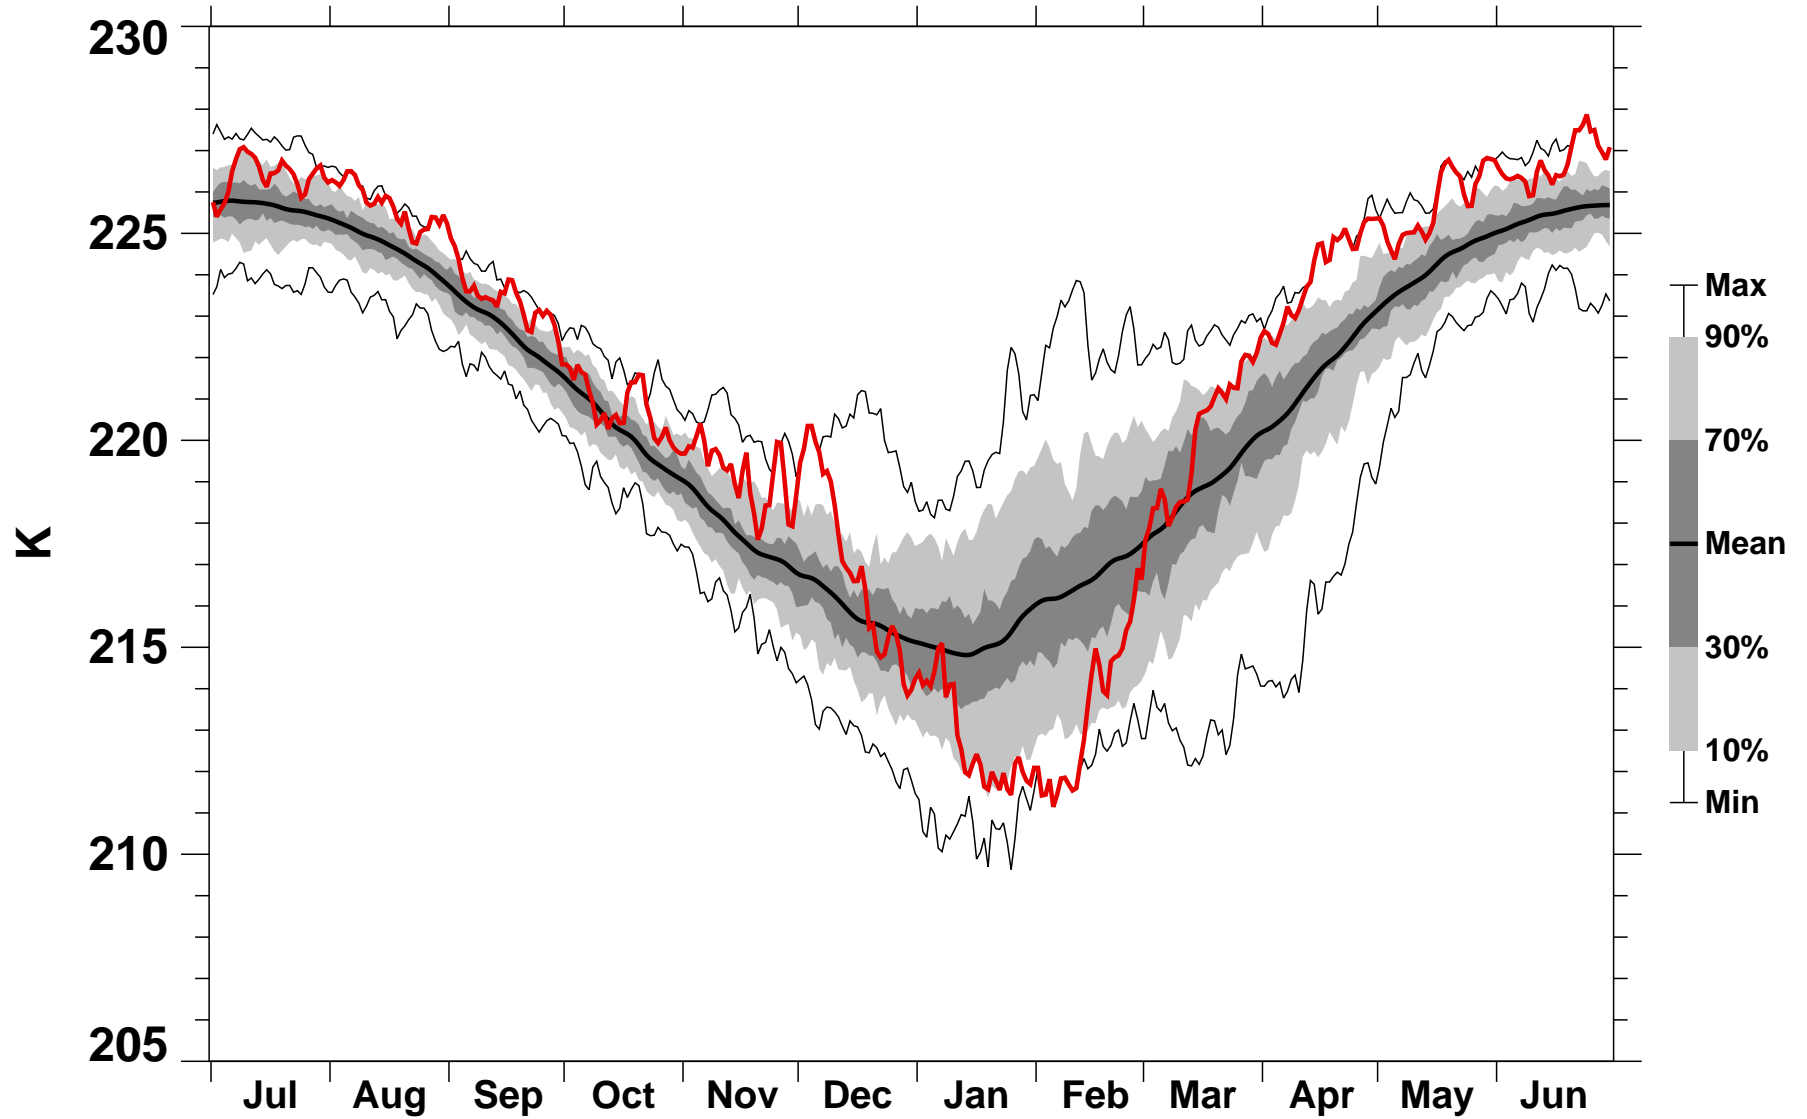

55-75°N Zonal Mean Temperature 150 hPa MERRA2

1978/1979–2020/2021

1979/1980