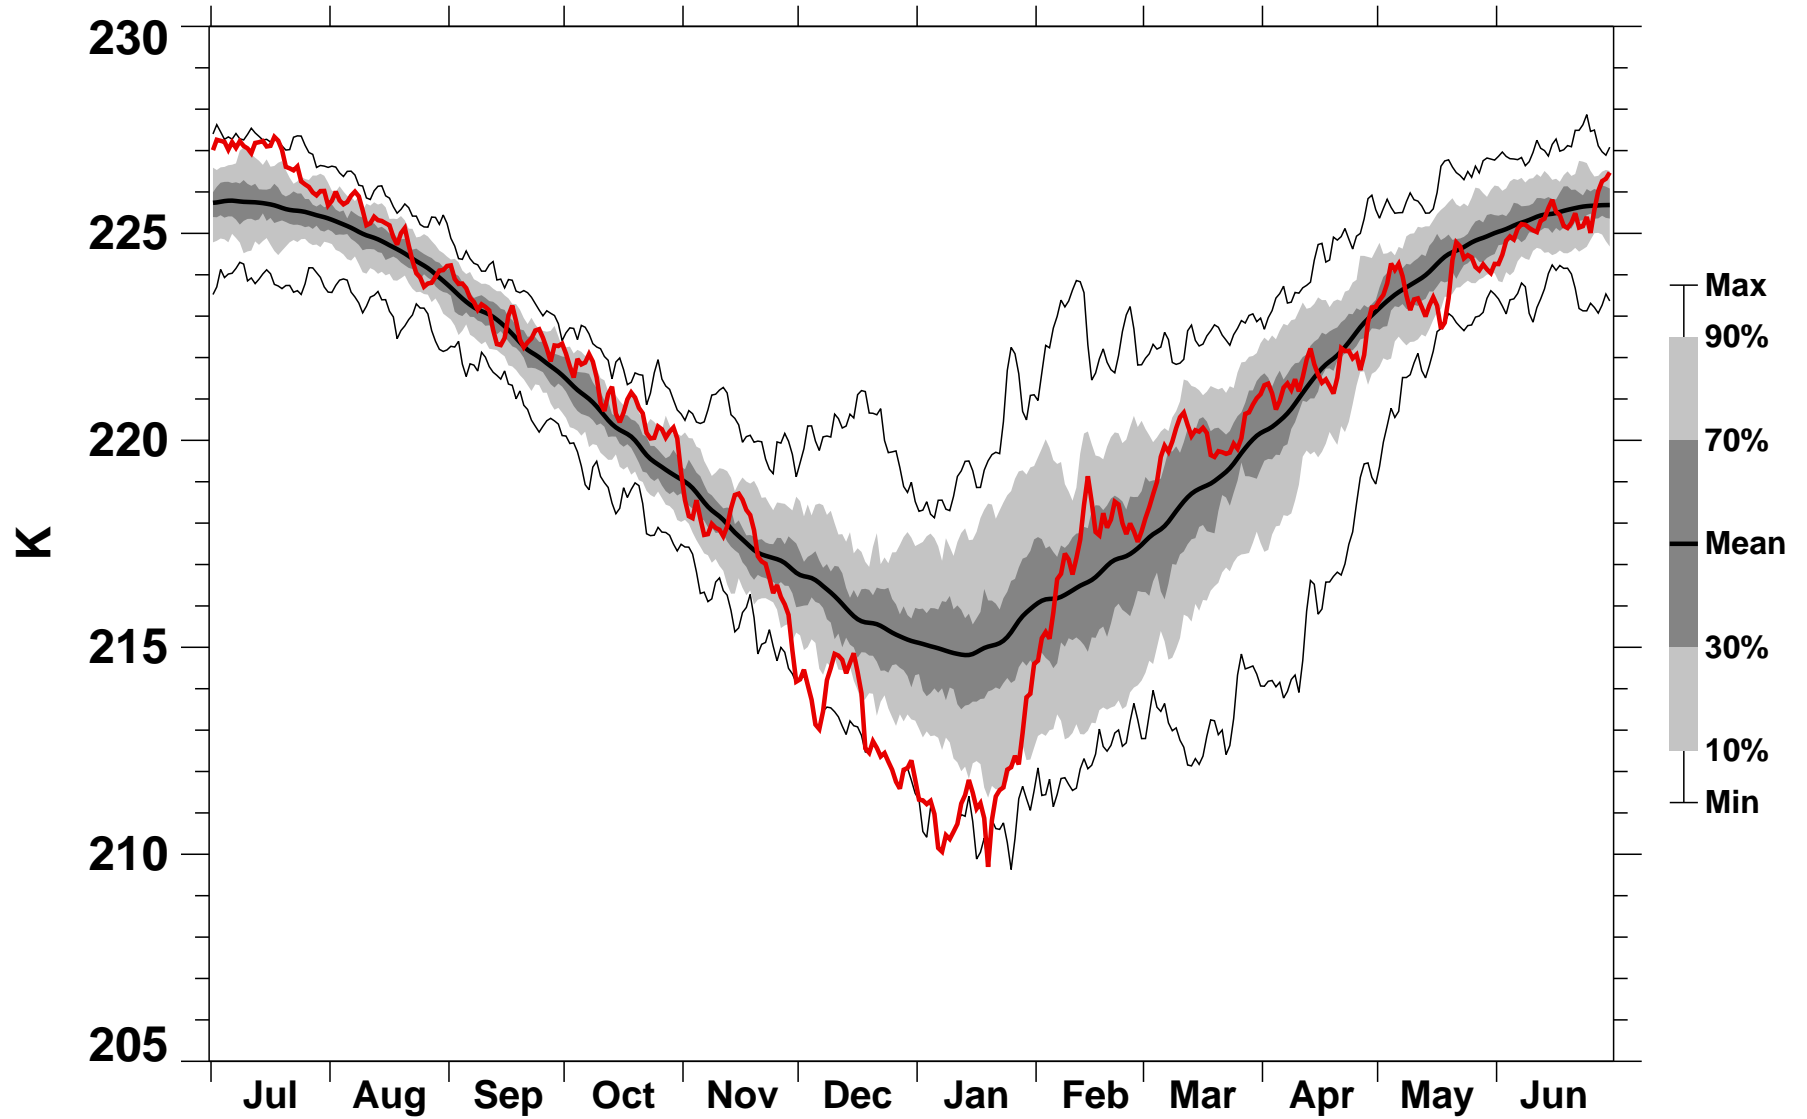

55-75°N Zonal Mean Temperature 150 hPa MERRA2

1978/1979–2020/2021

1980/1981